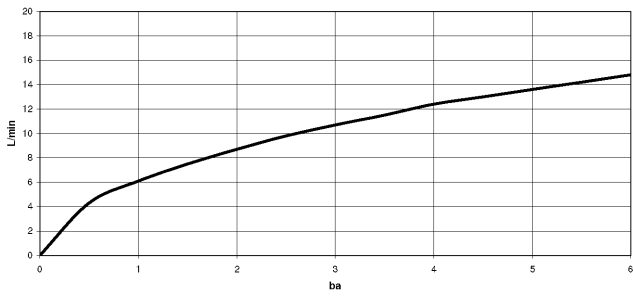

**MEM Single-lever basin mixer - Champagne (22kt Gold)**

MEM

29 210 782

- hole diameter 35 mm
- rosette 60 x 60 mm
- 3x screw-in M 10 x 1 pressure hose, leak-tested

|  |                               |               |
|--|-------------------------------|---------------|
|  | Champagne (22kt Gold)         | 29 210 782-47 |
|  | Chrome                        | 29 210 782-00 |
|  | Brushed Platinum              | 29 210 782-06 |
|  | Platinum                      | 29 210 782-08 |
|  | Dark Chrome                   | 29 210 782-19 |
|  | Brushed Durabross (23kt Gold) | 29 210 782-28 |
|  | Brushed Champagne (22kt Gold) | 29 210 782-46 |
|  | Brushed Dark Platinum         | 29 210 782-99 |

29 210 782

mm [inches]

**Flow rate chart**

**Codes & Standards**

Executive Order  
no. 1007