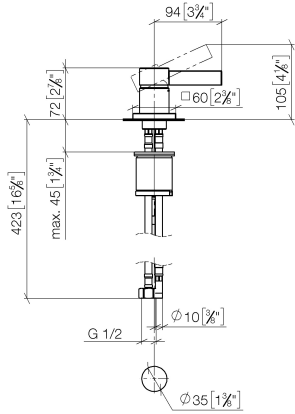

**MEM Single-lever basin mixer - Champagne (22kt Gold)**

MEM

29 210 782

- hole diameter 35 mm
- rosette 60 x 60 mm
- 3x screw-in M 10 x 1 pressure hose, leak-tested

|  |                               |               |
|--|-------------------------------|---------------|
|  | Champagne (22kt Gold)         | 29 210 782-47 |
|  | Chrome                        | 29 210 782-00 |
|  | Brushed Platinum              | 29 210 782-06 |
|  | Platinum                      | 29 210 782-08 |
|  | Dark Chrome                   | 29 210 782-19 |
|  | Brushed Durabross (23kt Gold) | 29 210 782-28 |
|  | Brushed Champagne (22kt Gold) | 29 210 782-46 |
|  | Brushed Dark Platinum         | 29 210 782-99 |

29 210 782

mm [inches]

**Flow rate chart**

**Codes & Standards**

Executive Order  
no. 1007