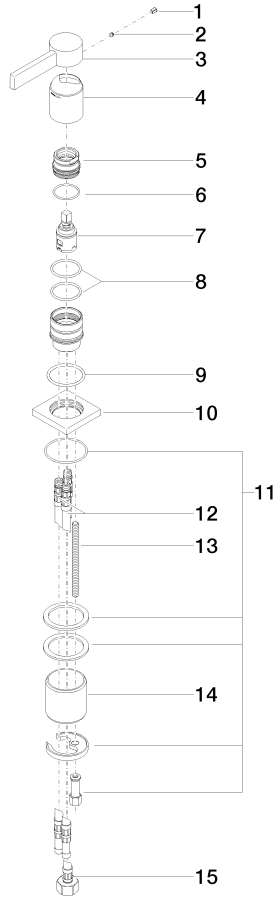

**MEM Single-lever basin mixer - Champagne (22kt Gold)**

MEM

29 210 782

- hole diameter 35 mm
- rosette 60 x 60 mm
- 3x screw-in M 10 x 1 pressure hose, leak-tested

|  |                               |               |
|--|-------------------------------|---------------|
|  | Champagne (22kt Gold)         | 29 210 782-47 |
|  | Chrome                        | 29 210 782-00 |
|  | Brushed Platinum              | 29 210 782-06 |
|  | Platinum                      | 29 210 782-08 |
|  | Dark Chrome                   | 29 210 782-19 |
|  | Brushed Durabross (23kt Gold) | 29 210 782-28 |
|  | Brushed Champagne (22kt Gold) | 29 210 782-46 |
|  | Brushed Dark Platinum         | 29 210 782-99 |

29 210 782

mm [inches]

**Flow rate chart**

**Codes & Standards**

Executive Order  
no. 1007

## MEM Single-lever basin mixer - Champagne (22kt Gold)

---

MEM

29 210 782

Certificates

---

GDV\_0400

29 210 782

## MEM Single-lever basin mixer - Champagne (22kt Gold)

---

MEM

29 210 782