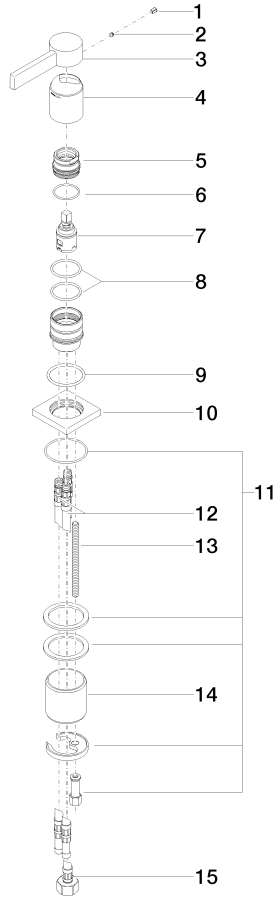

MEM Single-lever basin mixer - Champagne (22kt Gold)

MEM

29 210 782

- hole diameter 35 mm
- rosette 60 x 60 mm
- 3x screw-in M 10 x 1 pressure hose, leak-tested

	Champagne (22kt Gold)	29 210 782-47
	Chrome	29 210 782-00
	Brushed Platinum	29 210 782-06
	Platinum	29 210 782-08
	Dark Chrome	29 210 782-19
	Brushed Durabross (23kt Gold)	29 210 782-28
	Brushed Champagne (22kt Gold)	29 210 782-46
	Brushed Dark Platinum	29 210 782-99

29 210 782

mm [inches]

Flow rate chart

Codes & Standards

Executive Order
no. 1007

MEM Single-lever basin mixer - Champagne (22kt Gold)

MEM

29 210 782

Certificates

GDV_0400

29 210 782

Product version from 3/18/2019 to 5/5/2021

Parts for other finishes can be found here: [Chrome](#)

MEM Single-lever basin mixer - Champagne (22kt Gold)

MEM

29 210 782