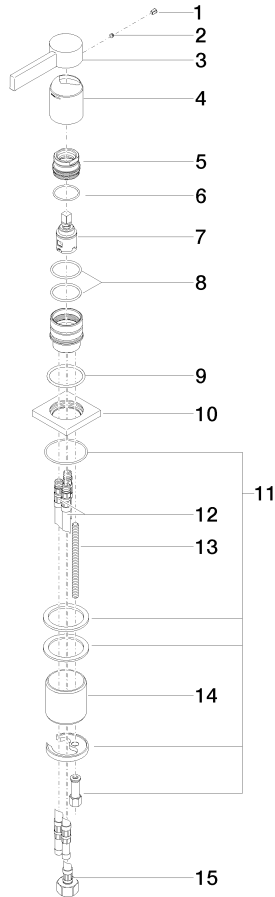

**MEM Single-lever basin mixer - Brushed Dark Platinum**

MEM

29 210 782

- hole diameter 35 mm
- rosette 60 x 60 mm
- 3x screw-in M 10 x 1 pressure hose, leak-tested

	Brushed Dark Platinum	29 210 782-99
	Chrome	29 210 782-00
	Brushed Platinum	29 210 782-06
	Platinum	29 210 782-08
	Dark Chrome	29 210 782-19
	Brushed Durabross (23kt Gold)	29 210 782-28
	Brushed Champagne (22kt Gold)	29 210 782-46
	Champagne (22kt Gold)	29 210 782-47

29 210 782

mm [inches]

**Flow rate chart**

**Codes & Standards**

DIN 4109

Executive Order  
no. 1007

ISO 3822

Ü-Zeichen

## MEM Single-lever basin mixer - Brushed Dark Platinum

MEM

29 210 782

### Product version from 5/5/2021

No.	Item Number	Name	Quantity used	Delivery time
	09 31 20 017 90	plug	17	60