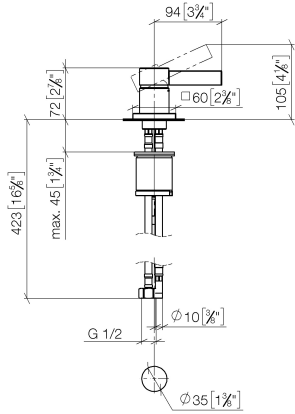

**MEM Single-lever basin mixer - Brushed Dark Platinum**

MEM

29 210 782

- hole diameter 35 mm
- rosette 60 x 60 mm
- 3x screw-in M 10 x 1 pressure hose, leak-tested

	Brushed Dark Platinum	29 210 782-99
	Chrome	29 210 782-00
	Brushed Platinum	29 210 782-06
	Platinum	29 210 782-08
	Dark Chrome	29 210 782-19
	Brushed Durabross (23kt Gold)	29 210 782-28
	Brushed Champagne (22kt Gold)	29 210 782-46
	Champagne (22kt Gold)	29 210 782-47

29 210 782

mm [inches]

**Flow rate chart**

**Codes & Standards**

DIN 4109

Executive Order  
no. 1007

ISO 3822

Ü-Zeichen