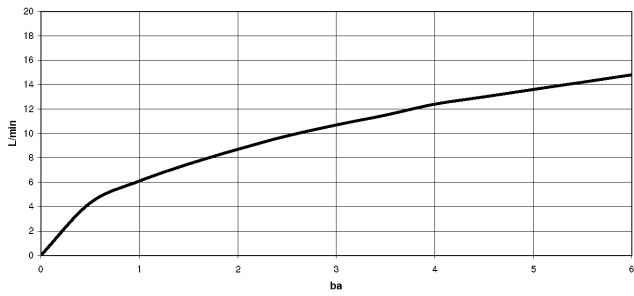

**MEM Single-lever basin mixer - Brushed Dark Platinum**

MEM

29 210 782

- hole diameter 35 mm
- rosette 60 x 60 mm
- 3x screw-in M 10 x 1 pressure hose, leak-tested

	Brushed Dark Platinum	29 210 782-99
	Chrome	29 210 782-00
	Brushed Platinum	29 210 782-06
	Platinum	29 210 782-08
	Dark Chrome	29 210 782-19
	Brushed Durabross (23kt Gold)	29 210 782-28
	Brushed Champagne (22kt Gold)	29 210 782-46
	Champagne (22kt Gold)	29 210 782-47

29 210 782

mm [inches]

**Flow rate chart**

**Codes & Standards**

DIN 4109

Executive Order  
no. 1007

ISO 3822

Ü-Zeichen