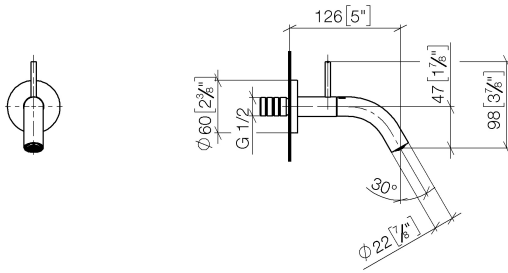

**META Wall-mounted valve cold water without pop-up waste - Brushed Dark Platinum**

META

30 010 662

- 126mm projection
- fixed spout
- circular, air-enriched flow
- hole diameter 35 mm
- rosette Ø 60 mm
- max. flow 5.7 l/min
- lead-free
- This product can help a building meet the requirements of Green Building Rating Systems, e.g. LEED®, BREEAM®, DGNB

**Recommended miscellaneous**

**Concealed wall elbow -** 35 085 970 90

- min. recess depth 90 mm
- max. recess depth 163 mm

30 010 662  
mm [inches]

**Flow rate chart**

**Certificates**

LGA\_38414.

30 010 662

**Spare parts list**

No.	Item Number	Name	Quantity used	Delivery time
1	09 24 03 072 10 90	nipple	1	2
2	90 27 66 019 00-99	rosette	1	30
3	90 20 66 023 00-99	handle	1	30
4	90 28 22 385 00-99	spout	1	30
5	09 16 03 001 90	grease	1	2