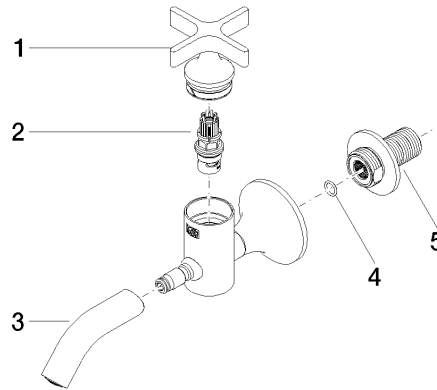

**VAIA Wall-mounted valve cold water without pop-up waste - Brushed
Champagne (22kt Gold)**

VAIA

30 010 809

- 151mm projection
- fixed spout
- adapter with male thread 3/4"
- hole diameter 35 mm
- rosette Ø 60 mm
- max. flow 5.7 l/min
- lead-free
- This product can help a building meet the requirements of Green Building Rating Systems, e.g. LEED®, BREEAM®, DGNB
- WRAS 240102003

30 010 809
mm [inches]

Flow rate chart

Certificates

LGA_18902.

WRAS_240102003.

30 010 809
Parts for other
finishes can be found
here: [Chrome](#)

Spare parts list

No.	Item Number	Name	Quantity used	Delivery time
1	90 20 66 025 00-46	handle	1	30
2	90 90 03 175 00 90	top	1	2
3	90 28 22 381 00-46	spout	1	30
4	90 14 10 060 00 90	seal	1	2
5	09 24 03 269 90	nipple	1	2