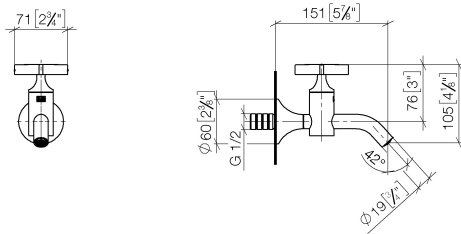

**VAIA Wall-mounted valve cold water without pop-up waste - Brushed
Champagne (22kt Gold)**

VAIA

30 010 809

- 151mm projection
- fixed spout
- adapter with male thread 3/4"
- hole diameter 35 mm
- rosette Ø 60 mm
- max. flow 5.7 l/min
- lead-free
- This product can help a building meet the requirements of Green Building Rating Systems, e.g. LEED®, BREEAM®, DGNB
- WRAS 240102003

30 010 809
mm [inches]

Flow rate chart

Certificates

LGA_18902.

WRAS_240102003.

30 010 809
Parts for other
finishes can be found
here: [Chrome](#)

Spare parts list

No.	Item Number	Name	Quantity used	Delivery time
1	90 20 66 025 00-46	handle	1	30
2	90 90 03 175 00 90	top	1	2
3	90 28 22 381 00-46	spout	1	30
4	90 14 10 060 00 90	seal	1	2
5	09 24 03 269 90	nipple	1	2