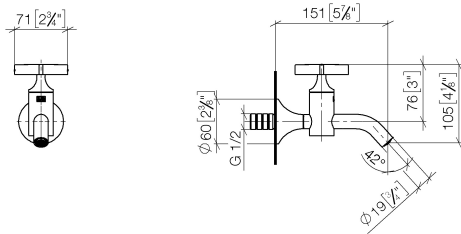

VAIA Wall-mounted valve cold water without pop-up waste - Champagne (22kt Gold)

VAIA

30 010 809

- 151mm projection
- fixed spout
- adapter with male thread 3/4"
- hole diameter 35 mm
- rosette Ø 60 mm
- max. flow 5.7 l/min
- lead-free
- This product can help a building meet the requirements of Green Building Rating Systems, e.g. LEED®, BREEAM®, DGNB
- WRAS 240102003

30 010 809
mm [inches]

Flow rate chart

Certificates

LGA_18902.

WRAS_240102003.

30 010 809
Parts for other
finishes can be found
here: [Chrome](#)

Spare parts list

No.	Item Number	Name	Quantity used	Delivery time
1	90 20 66 025 00-47	handle	1	30
2	90 90 03 175 00 90	top	1	2
3	90 28 22 381 00-47	spout	1	30
4	90 14 10 060 00 90	seal	1	2
5	09 24 03 269 90	nipple	1	2