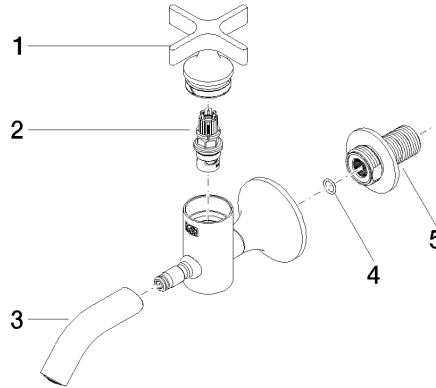

VAIA Wall-mounted valve cold water without pop-up waste - Champagne (22kt Gold)

VAIA

30 010 809

- 151mm projection
- fixed spout
- adapter with male thread 3/4"
- hole diameter 35 mm
- rosette Ø 60 mm
- max. flow 5.7 l/min
- lead-free
- This product can help a building meet the requirements of Green Building Rating Systems, e.g. LEED®, BREEAM®, DGNB
- WRAS 240102003

30 010 809
mm [inches]

Flow rate chart

Certificates

LGA_18902.

WRAS_240102003.

30 010 809
Parts for other
finishes can be found
here: [Chrome](#)

Spare parts list

No.	Item Number	Name	Quantity used	Delivery time
1	90 20 66 025 00-47	handle	1	30
2	90 90 03 175 00 90	top	1	2
3	90 28 22 381 00-47	spout	1	30
4	90 14 10 060 00 90	seal	1	2
5	09 24 03 269 90	nipple	1	2