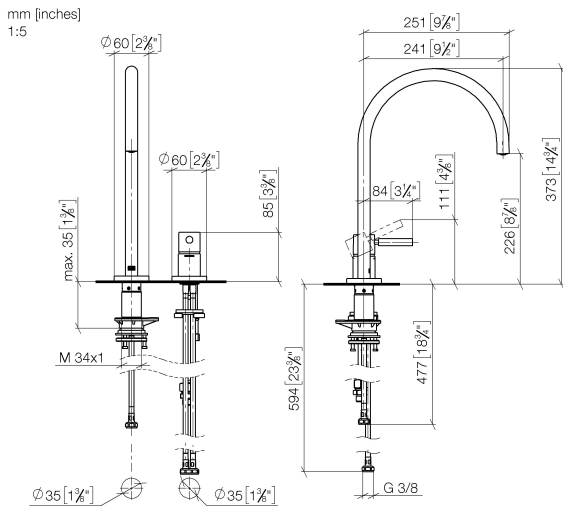

TARA ULTRA Two-hole mixer with individual rosettes - Brushed Bronze

32 815 875 Product version from 1/1/2025

- 241mm projection
- pivotable spout 360°
- Optional swivel limiter available with swivel limiter set 12 820 970 90
- air-enriched flow
- max. flow 8 l/min at 3 bar flow pressure
- lead-free
- This product can help a building meet the requirements of Green Building Rating Systems, e.g. LEED®, BREEAM®, DGNB
- WRAS

32 815 875 Product version from 1/1/2025

Flow rate chart

Codes & Standards

DIN 4109

ISO 3822

Scottish Water
Byelaws

UK Water Supply
Regulations

Ü-Zeichen

TARA ULTRA Two-hole mixer with individual rosettes - Brushed Bronze

32 815 875 Product version from 1/1/2025

Certificates

LGA_38

WRAS_240102

TARA ULTRA Two-hole mixer with individual rosettes - Brushed Bronze

32 815 875 Product version from 1/1/2025

Spare parts list

No.	Item Number	Name	Quantity used	Delivery time
1	90 28 22 377 00-42	spout	1	30
2	12 820 970 90	Swivel limitation set -	1	2
3	90 30 01 299 00 90	shaft	1	2
4	04 23 10 044 08 90	fixing set	1	2
5	04 30 04 100 00 90	hose	1	2
6	90 20 87 003 00-42	handle	1	30
7	09 28 30 026-42	cover	1	60
8	09 14 10 091 90	seal	1	2
9	09 24 04 266 90	nut	1	2
10	90 15 05 042 00 90	cartridge	1	2
11	09 14 10 110 90	seal	1	2
12	09 27 97 040-42	rosette	1	60
13	09 31 11 011 90	pin	1	2
14	04 30 11 085 97 90	fixing set	1	2
15	04 30 04 104 00 90	hose	1	2
16	04 30 04 105 00 90	hose	2	2
17	90 24 03 250 00 90	nipple	1	2