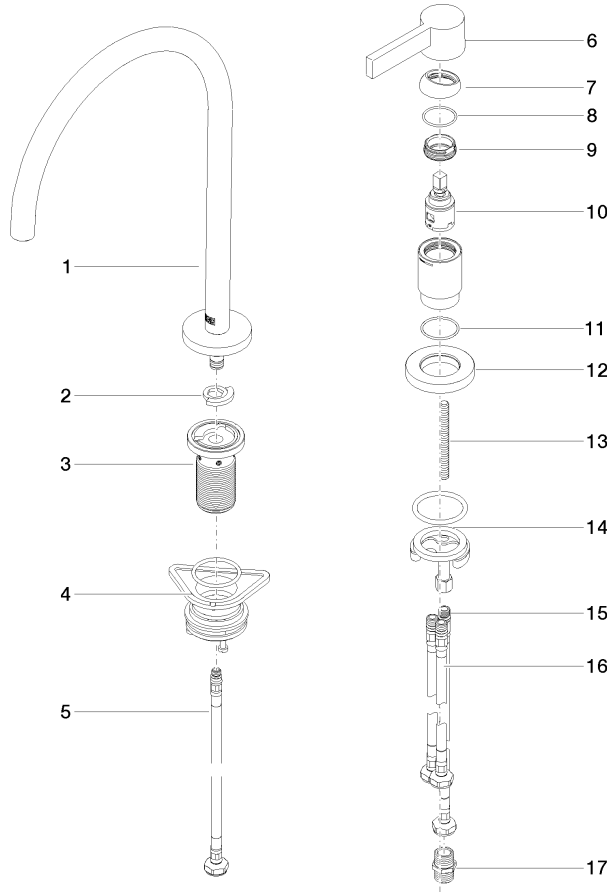

32 815 875 Product version from 1/1/2025

Flow rate chart

Codes & Standards

DIN 4109

ISO 3822

Scottish Water
Byelaws

UK Water Supply
Regulations

Ü-Zeichen

TARA ULTRA Two-hole mixer with individual rosettes - Brushed Bronze

32 815 875 Product version from 1/1/2025

Certificates

LGA_38

WRAS_240102

TARA ULTRA Two-hole mixer with individual rosettes - Brushed Bronze

32 815 875 Product version from 1/1/2025

Spare parts list

No.	Item Number	Name	Quantity used	Delivery time
1	90 28 22 377 00-42	spout	1	30
2	12 820 970 90	Swivel limitation set -	1	2
3	90 30 01 299 00 90	shaft	1	2
4	04 23 10 044 08 90	fixing set	1	2
5	04 30 04 100 00 90	hose	1	2
6	90 20 87 003 00-42	handle	1	30
7	09 28 30 026-42	cover	1	60
8	09 14 10 091 90	seal	1	2
9	09 24 04 266 90	nut	1	2
10	90 15 05 042 00 90	cartridge	1	2
11	09 14 10 110 90	seal	1	2
12	09 27 97 040-42	rosette	1	60
13	09 31 11 011 90	pin	1	2
14	04 30 11 085 97 90	fixing set	1	2
15	04 30 04 104 00 90	hose	1	2
16	04 30 04 105 00 90	hose	2	2
17	90 24 03 250 00 90	nipple	1	2