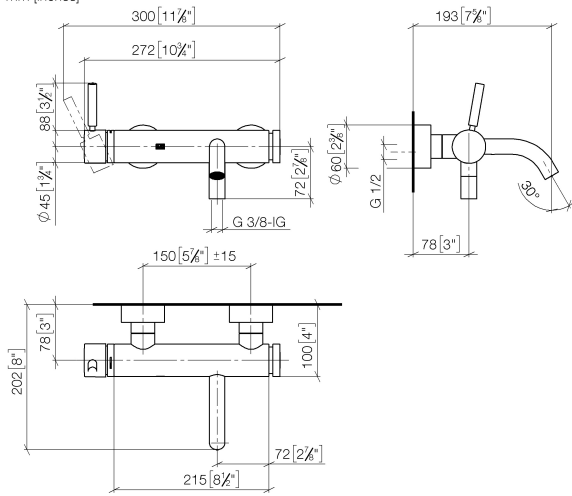

**META Single-lever bath mixer for wall mounting without shower set - Dark Chrome**

META

33 200 660

- 202mm projection
- circular normal flow
- automatic bath/shower diverter
- 3/8" shower outlet
- slide-on rosettes Ø 60 mm
- 1/2" connection
- gauge 150 mm - 15 mm
- max. flow 14 l/min at 3 bar flow pressure

Intrinsic protection against back flow.

	Dark Chrome	33 200 660-19
	Chrome	33 200 660-00
	Brushed Platinum	33 200 660-06
	Light Gold	33 200 660-26
	Brushed Light Gold	33 200 660-27
	Matte Black	33 200 660-33
	Brushed Bronze	33 200 660-42
	Brushed Champagne (22kt Gold)	33 200 660-46
	Champagne (22kt Gold)	33 200 660-47
	Brushed Chrome	33 200 660-93
	Brushed Dark Platinum	33 200 660-99

33 200 660  
mm [inches]

**Flow rate chart**

**Certificates**

LGA\_29687.

WRAS\_2207043.

**META Single-lever bath mixer for wall mounting without shower set - Dark  
Chrome**

META

33 200 660  
Parts for other  
finishes can be found  
here: [Chrome](#)