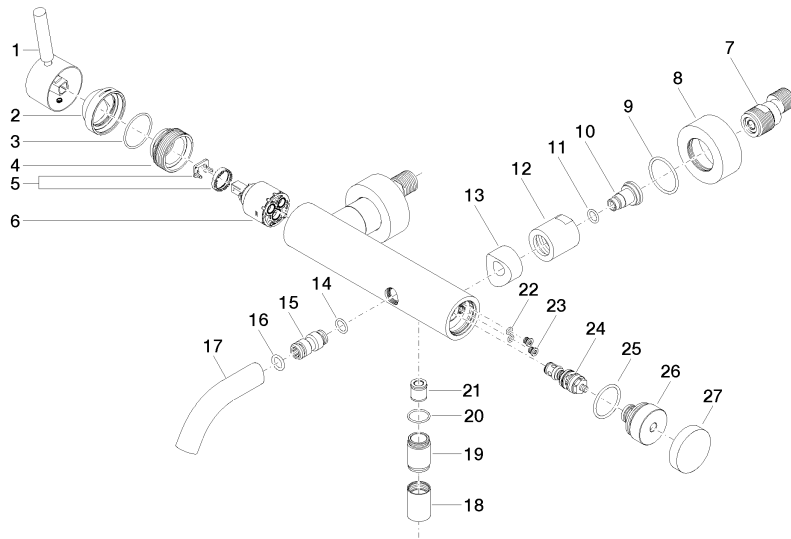

META Single-lever bath mixer for wall mounting without shower set - Brushed Light Gold

META

33 200 660

- 202mm projection
- circular normal flow
- automatic bath/shower diverter
- 3/8" shower outlet
- slide-on rosettes Ø 60 mm
- 1/2" connection
- gauge 150 mm - 15 mm
- max. flow 14 l/min at 3 bar flow pressure

33 200 660
mm [inches]

Flow rate chart

Certificates

LGA_29687.

META Single-lever bath mixer for wall mounting without shower set - Brushed
Light Gold

META

33 200 660

Parts for other
finishes can be found
here: [Chrome](#)

META Single-lever bath mixer for wall mounting without shower set - Brushed Light Gold

META

33 200 660

Spare parts list

No.	Item Number	Name	Quantity used	Delivery time
1	90 20 66 007 00-27	handle	1	30
2	09 28 30 032-27	cover	1	60
3	09 14 10 102 90	seal	1	2
4	09 24 04 296 90	nut	1	2
5	90 28 10 148 00 90	accessories	1	2
6	90 15 05 064 00 90	cartridge	1	2
7	04 11 04 030 00 90	connection	2	2
8	09 27 62 004-27	rosette	2	60
9	09 14 10 119 90	seal	2	2
10	09 29 05 005 20 90	nipple	2	60
11	09 14 10 008 90	seal	2	2
12	09 23 10 048-27	nut	2	60
13	09 18 40 059-27	sleeve	2	60
14	09 14 10 003 90	seal	1	2
15	09 24 04 043 90	nipple	1	2
16	90 14 10 011 00 90	seal	1	2
17	90 11 06 213 00-27	spout	1	-
Spare part can no longer be ordered, please order the replacement item				
18	90 21 02 069 00-27	cover	1	30
19	09 24 03 115 20-27	nipple	1	60
20	90 14 10 032 00 90	seal	1	2
21	90 23 01 141 00 90	back-flow preventer	1	2
22	09 14 10 001 90	seal	2	2
23	09 30 30 113 20 90	screw	2	2
24	90 31 09 032 00-27	diverter	1	-
Spare part can no longer be ordered, please order the replacement item				
25	09 14 10 101 90	seal	1	2
26	09 21 10 035 20-27	nipple	1	60
27	09 20 62 031-27	handle	1	60