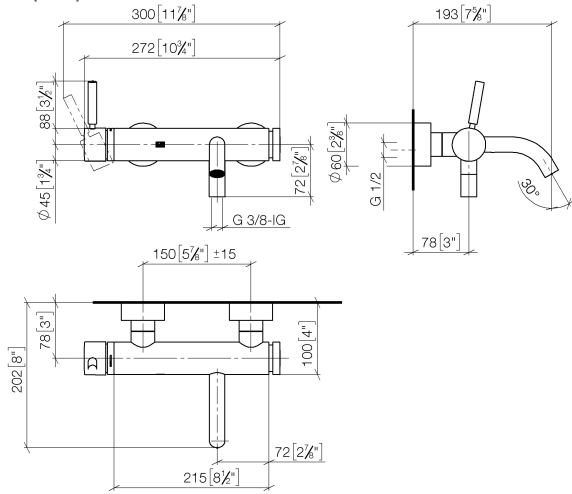

META Single-lever bath mixer for wall mounting without shower set - Matte Black

META

33 200 660

- 202mm projection
- circular normal flow
- automatic bath/shower diverter
- 3/8" shower outlet
- slide-on rosettes Ø 60 mm
- 1/2" connection
- gauge 150 mm - 15 mm
- max. flow 14 l/min at 3 bar flow pressure

33 200 660
mm [inches]

Flow rate chart

Certificates

Belgaqua_21-025- LGA_29687. WRAS_2207043.
27_1.

**META Single-lever bath mixer for wall mounting without shower set - Matte
Black**

META

33 200 660

Parts for other
finishes can be found
here: [Chrome](#)

META Single-lever bath mixer for wall mounting without shower set - Matte Black

META

33 200 660

Spare parts list

No.	Item Number	Name	Quantity used	Delivery time
1	90 20 66 007 00-33	handle	1	30
2	09 28 30 032-33	cover	1	30
3	09 14 10 102 90	seal	1	2
4	09 24 04 296 90	nut	1	2
5	90 28 10 148 00 90	accessories	1	2
6	90 15 05 064 00 90	cartridge	1	2
7	04 11 04 030 00 90	connection	2	2
8	09 27 62 004-33	rosette	2	30
9	09 14 10 119 90	seal	2	2
10	09 29 05 005 20 90	nipple	2	60
11	09 14 10 008 90	seal	2	2
12	09 23 10 048-33	nut	2	30
13	09 18 40 059-33	sleeve	2	30
14	09 14 10 003 90	seal	1	2
15	09 24 04 043 90	nipple	1	2
16	90 14 10 011 00 90	seal	1	2
17	90 11 06 213 00-33	spout	1	30
18	90 21 02 069 00-33	cover	1	30
19	09 24 03 115 20-33	nipple	1	30
20	90 14 10 032 00 90	seal	1	2
21	90 23 01 141 00 90	back-flow preventer	1	2
22	09 14 10 001 90	seal	2	2
23	09 30 30 113 20 90	screw	2	2
24	90 31 09 032 00-33	diverter	1	-
Spare part can no longer be ordered, please order the replacement item				
25	09 14 10 101 90	seal	1	2
26	09 21 10 035 20-33	nipple	1	30
27	09 20 62 031-33	handle	1	30