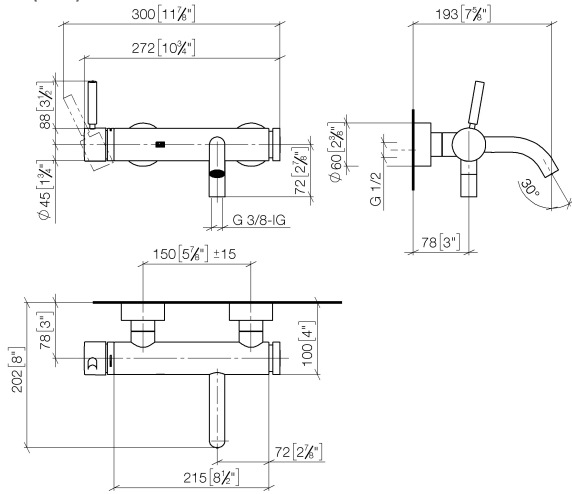

META Single-lever bath mixer for wall mounting without shower set - Brushed Bronze

META

33 200 660

- 202mm projection
- circular normal flow
- automatic bath/shower diverter
- 3/8" shower outlet
- slide-on rosettes Ø 60 mm
- 1/2" connection
- gauge 150 mm - 15 mm
- max. flow 14 l/min at 3 bar flow pressure

33 200 660
mm [inches]

Flow rate chart

Certificates

LGA_29687.

META Single-lever bath mixer for wall mounting without shower set - Brushed Bronze

META

33 200 660

Parts for other finishes can be found here: [Chrome](#)

META Single-lever bath mixer for wall mounting without shower set - Brushed Bronze

META

33 200 660

Spare parts list

No.	Item Number	Name	Quantity used	Delivery time
1	90 20 66 007 00-42	handle	1	30
2	09 28 30 032-42	cover	1	60
3	09 14 10 102 90	seal	1	2
4	09 24 04 296 90	nut	1	2
5	90 28 10 148 00 90	accessories	1	2
6	90 15 05 064 00 90	cartridge	1	2
7	04 11 04 030 00 90	connection	2	2
8	09 27 62 004-42	rosette	2	60
9	09 14 10 119 90	seal	2	2
10	09 29 05 005 20 90	nipple	2	60
11	09 14 10 008 90	seal	2	2
12	09 23 10 048-42	nut	2	60
13	09 18 40 059-42	sleeve	2	60
14	09 14 10 003 90	seal	1	2
15	09 24 04 043 90	nipple	1	2
16	90 14 10 011 00 90	seal	1	2
17	90 11 06 213 00-42	spout	1	30
18	90 21 02 069 00-42	cover	1	30
19	09 24 03 115 20-42	nipple	1	60
20	90 14 10 032 00 90	seal	1	2
21	90 23 01 141 00 90	back-flow preventer	1	2
22	09 14 10 001 90	seal	2	2
23	09 30 30 113 20 90	screw	2	2
24	90 31 09 032 00-42	diverter	1	30
25	09 14 10 101 90	seal	1	2
26	09 21 10 035 20-42	nipple	1	60
27	09 20 62 031-42	handle	1	60