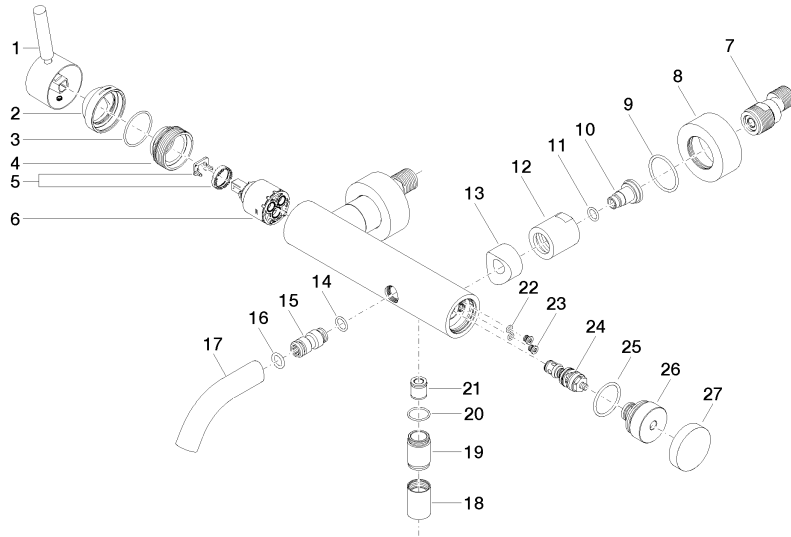

META Single-lever bath mixer for wall mounting without shower set - Brushed Bronze

META

33 200 660

- 202mm projection
- circular normal flow
- automatic bath/shower diverter
- 3/8" shower outlet
- slide-on rosettes Ø 60 mm
- 1/2" connection
- gauge 150 mm - 15 mm
- max. flow 14 l/min at 3 bar flow pressure

33 200 660
mm [inches]

Flow rate chart

Certificates

LGA_29687.

META Single-lever bath mixer for wall mounting without shower set - Brushed Bronze

META

33 200 660

Parts for other finishes can be found here: [Chrome](#)

META Single-lever bath mixer for wall mounting without shower set - Brushed Bronze

META

33 200 660

Spare parts list

No.	Item Number	Name	Quantity used	Delivery time
1	90 20 66 007 00-42	handle	1	30
2	09 28 30 032-42	cover	1	60
3	09 14 10 102 90	seal	1	2
4	09 24 04 296 90	nut	1	2
5	90 28 10 148 00 90	accessories	1	2
6	90 15 05 064 00 90	cartridge	1	2
7	04 11 04 030 00 90	connection	2	2
8	09 27 62 004-42	rosette	2	60
9	09 14 10 119 90	seal	2	2
10	09 29 05 005 20 90	nipple	2	60
11	09 14 10 008 90	seal	2	2
12	09 23 10 048-42	nut	2	60
13	09 18 40 059-42	sleeve	2	60
14	09 14 10 003 90	seal	1	2
15	09 24 04 043 90	nipple	1	2
16	90 14 10 011 00 90	seal	1	2
17	90 11 06 213 00-42	spout	1	30
18	90 21 02 069 00-42	cover	1	30
19	09 24 03 115 20-42	nipple	1	60
20	90 14 10 032 00 90	seal	1	2
21	90 23 01 141 00 90	back-flow preventer	1	2
22	09 14 10 001 90	seal	2	2
23	09 30 30 113 20 90	screw	2	2
24	90 31 09 032 00-42	diverter	1	30
25	09 14 10 101 90	seal	1	2
26	09 21 10 035 20-42	nipple	1	60
27	09 20 62 031-42	handle	1	60