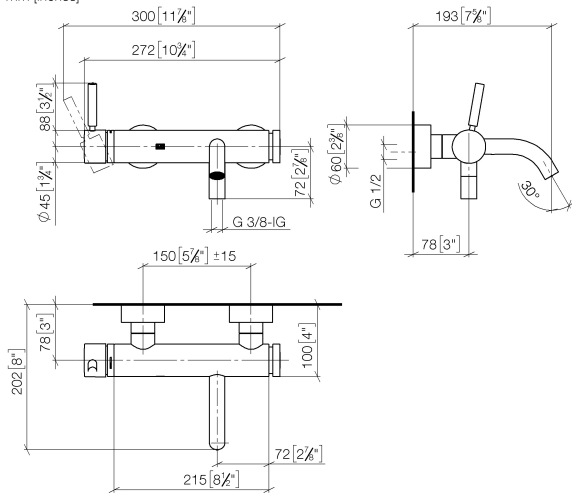

**META Single-lever bath mixer for wall mounting without shower set -
Champagne (22kt Gold)**

META

33 200 660

- 202mm projection
- circular normal flow
- automatic bath/shower diverter
- 3/8" shower outlet
- slide-on rosettes Ø 60 mm
- 1/2" connection
- gauge 150 mm - 15 mm
- max. flow 14 l/min at 3 bar flow pressure

**META Single-lever bath mixer for wall mounting without shower set -
Champagne (22kt Gold)**

META

33 200 660
mm [inches]

Flow rate chart

Certificates

LGA_29687.

WRAS_2207043.

**META Single-lever bath mixer for wall mounting without shower set -
Champagne (22kt Gold)**

META

33 200 660

Parts for other
finishes can be found
here: [Chrome](#)

**META Single-lever bath mixer for wall mounting without shower set -
Champagne (22kt Gold)**

META

33 200 660

Spare parts list

No.	Item Number	Name	Quantity used	Delivery time
1	90 20 66 007 00-47	handle	1	30
2	09 28 30 032-47	cover	1	60
3	09 14 10 102 90	seal	1	2
4	09 24 04 296 90	nut	1	2
5	90 28 10 148 00 90	accessories	1	2
6	90 15 05 064 00 90	cartridge	1	2
7	04 11 04 030 00 90	connection	2	2
8	09 27 62 004-47	rosette	2	30
9	09 14 10 119 90	seal	2	2
10	09 29 05 005 20 90	nipple	2	60
11	09 14 10 008 90	seal	2	2
12	09 23 10 048-47	nut	2	60
13	09 18 40 059-47	sleeve	2	60
14	09 14 10 003 90	seal	1	2
15	09 24 04 043 90	nipple	1	2
16	90 14 10 011 00 90	seal	1	2
17	90 11 06 213 00-47	spout	1	30
18	90 21 02 069 00-47	cover	1	30
19	09 24 03 115 20-47	nipple	1	30
20	90 14 10 032 00 90	seal	1	2
21	90 23 01 141 00 90	back-flow preventer	1	2
22	09 14 10 001 90	seal	2	2
23	09 30 30 113 20 90	screw	2	2
24	90 31 09 032 00-47	diverter	1	30
25	09 14 10 101 90	seal	1	2
26	09 21 10 035 20-47	nipple	1	60
27	09 20 62 031-47	handle	1	60