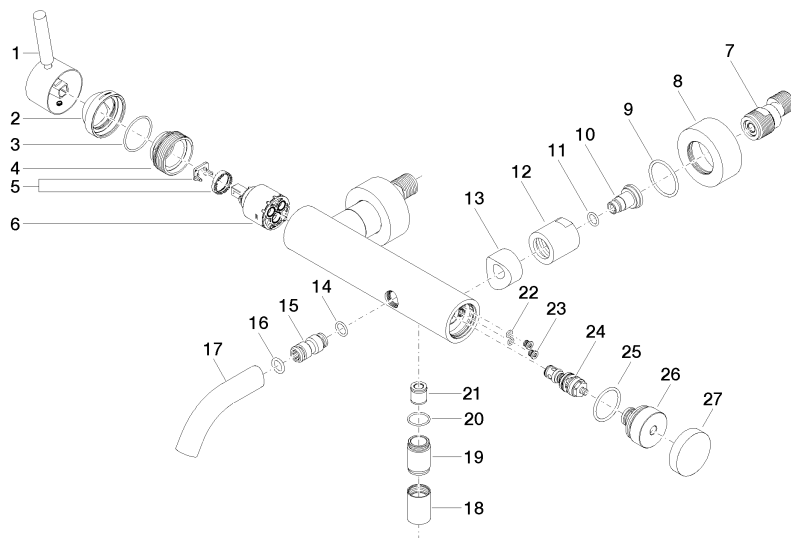

**META Single-lever bath mixer for wall mounting without shower set -
Champagne (22kt Gold)**

META

33 200 660

- 202mm projection
- circular normal flow
- automatic bath/shower diverter
- 3/8" shower outlet
- slide-on rosettes Ø 60 mm
- 1/2" connection
- gauge 150 mm - 15 mm
- max. flow 14 l/min at 3 bar flow pressure

**META Single-lever bath mixer for wall mounting without shower set -
Champagne (22kt Gold)**

META

33 200 660
mm [inches]

Flow rate chart

Certificates

LGA_29687.

WRAS_2207043.

**META Single-lever bath mixer for wall mounting without shower set -
Champagne (22kt Gold)**

META

33 200 660

Parts for other
finishes can be found
here: [Chrome](#)

**META Single-lever bath mixer for wall mounting without shower set -
Champagne (22kt Gold)**

META

33 200 660

Spare parts list

No.	Item Number	Name	Quantity used	Delivery time
1	90 20 66 007 00-47	handle	1	30
2	09 28 30 032-47	cover	1	60
3	09 14 10 102 90	seal	1	2
4	09 24 04 296 90	nut	1	2
5	90 28 10 148 00 90	accessories	1	2
6	90 15 05 064 00 90	cartridge	1	2
7	04 11 04 030 00 90	connection	2	2
8	09 27 62 004-47	rosette	2	30
9	09 14 10 119 90	seal	2	2
10	09 29 05 005 20 90	nipple	2	60
11	09 14 10 008 90	seal	2	2
12	09 23 10 048-47	nut	2	60
13	09 18 40 059-47	sleeve	2	60
14	09 14 10 003 90	seal	1	2
15	09 24 04 043 90	nipple	1	2
16	90 14 10 011 00 90	seal	1	2
17	90 11 06 213 00-47	spout	1	30
18	90 21 02 069 00-47	cover	1	30
19	09 24 03 115 20-47	nipple	1	30
20	90 14 10 032 00 90	seal	1	2
21	90 23 01 141 00 90	back-flow preventer	1	2
22	09 14 10 001 90	seal	2	2
23	09 30 30 113 20 90	screw	2	2
24	90 31 09 032 00-47	diverter	1	30
25	09 14 10 101 90	seal	1	2
26	09 21 10 035 20-47	nipple	1	60
27	09 20 62 031-47	handle	1	60