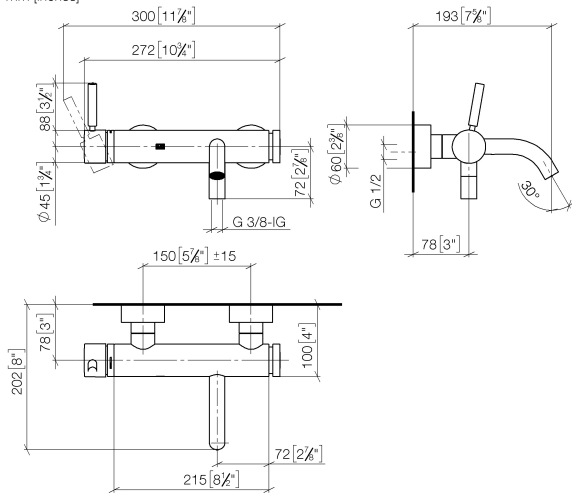

**META Single-lever bath mixer for wall mounting without shower set - Brushed Chrome**

META

33 200 660

- 202mm projection
- circular normal flow
- automatic bath/shower diverter
- 3/8" shower outlet
- slide-on rosettes Ø 60 mm
- 1/2" connection
- gauge 150 mm - 15 mm
- max. flow 14 l/min at 3 bar flow pressure

33 200 660  
mm [inches]

**Flow rate chart**

**Certificates**

Belgaqua\_21-025- LGA\_29687. WRAS\_2207043.  
27\_1.

**META Single-lever bath mixer for wall mounting without shower set - Brushed  
Chrome**

# META Single-lever bath mixer for wall mounting without shower set - Brushed Chrome

META

33 200 660

## Spare parts list

No.	Item Number	Name	Quantity used	Delivery time
1	90 20 66 007 00-93	handle	1	20
2	09 28 30 032-93	cover	1	20
3	09 14 10 102 90	seal	1	2
4	09 24 04 296 90	nut	1	2
5	90 28 10 148 00 90	accessories	1	2
6	90 15 05 064 00 90	cartridge	1	2
7	04 11 04 030 00 90	connection	2	2
8	09 27 62 004-93	rosette	2	20
9	09 14 10 119 90	seal	2	2
10	09 29 05 005 20 90	nipple	2	60
11	09 14 10 008 90	seal	2	2
12	09 23 10 048-93	nut	2	20
13	09 18 40 059-93	sleeve	2	20
14	09 14 10 003 90	seal	1	2
15	09 24 04 043 90	nipple	1	2
16	90 14 10 011 00 90	seal	1	2
17	90 11 06 213 00-93	spout	1	20
18	90 21 02 069 00-93	cover	1	-
Spare part can no longer be ordered, please order the replacement item				
19	09 24 03 115 20-93	nipple	1	20
20	90 14 10 032 00 90	seal	1	2
21	90 23 01 141 00 90	back-flow preventer	1	2
22	09 14 10 001 90	seal	2	2
23	09 30 30 113 20 90	screw	2	2
24	90 31 09 032 00-93	diverter	1	20
25	09 14 10 101 90	seal	1	2
26	09 21 10 035 20-93	nipple	1	20
27	09 20 62 031-93	handle	1	20