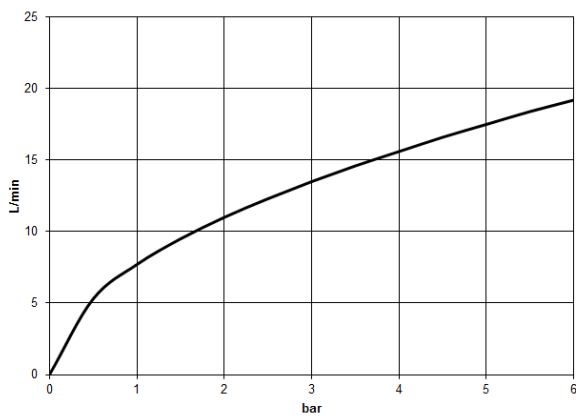

**META Single-lever bath mixer for wall mounting without shower set - Brushed Chrome**

META

33 200 660

- 202mm projection
- circular normal flow
- automatic bath/shower diverter
- 3/8" shower outlet
- slide-on rosettes Ø 60 mm
- 1/2" connection
- gauge 150 mm - 15 mm
- max. flow 14 l/min at 3 bar flow pressure

33 200 660  
mm [inches]

**Flow rate chart**

**Certificates**

Belgaqua\_21-025- LGA\_29687. WRAS\_2207043.  
27\_1.

**META Single-lever bath mixer for wall mounting without shower set - Brushed  
Chrome**