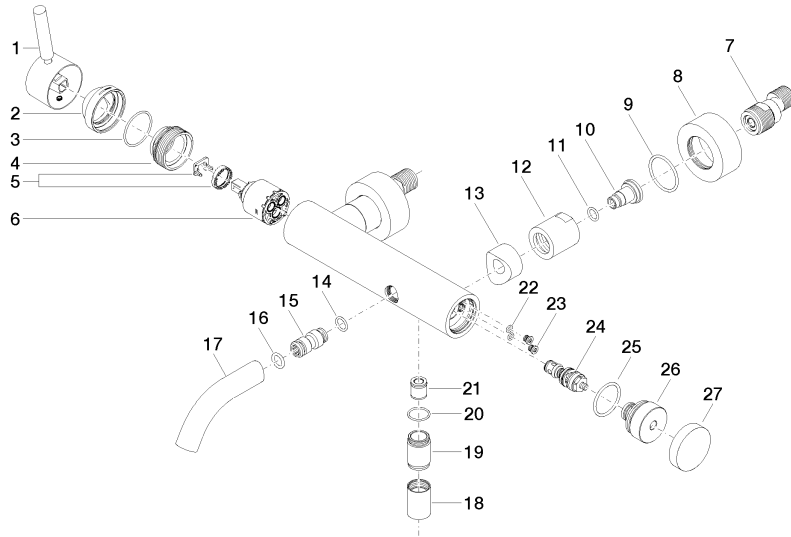

**META Single-lever bath mixer for wall mounting without shower set - Brushed Chrome**

META

33 200 660

- 202mm projection
- circular normal flow
- automatic bath/shower diverter
- 3/8" shower outlet
- slide-on rosettes Ø 60 mm
- 1/2" connection
- gauge 150 mm - 15 mm
- max. flow 14 l/min at 3 bar flow pressure

33 200 660  
mm [inches]

**Flow rate chart**

**Certificates**

Belgaqua\_21-025- LGA\_29687. WRAS\_2207043.  
27\_1.

**META Single-lever bath mixer for wall mounting without shower set - Brushed  
Chrome**

# META Single-lever bath mixer for wall mounting without shower set - Brushed Chrome

META

33 200 660

## Spare parts list

No.	Item Number	Name	Quantity used	Delivery time
1	90 20 66 007 00-93	handle	1	20
2	09 28 30 032-93	cover	1	20
3	09 14 10 102 90	seal	1	2
4	09 24 04 296 90	nut	1	2
5	90 28 10 148 00 90	accessories	1	2
6	90 15 05 064 00 90	cartridge	1	2
7	04 11 04 030 00 90	connection	2	2
8	09 27 62 004-93	rosette	2	20
9	09 14 10 119 90	seal	2	2
10	09 29 05 005 20 90	nipple	2	60
11	09 14 10 008 90	seal	2	2
12	09 23 10 048-93	nut	2	20
13	09 18 40 059-93	sleeve	2	20
14	09 14 10 003 90	seal	1	2
15	09 24 04 043 90	nipple	1	2
16	90 14 10 011 00 90	seal	1	2
17	90 11 06 213 00-93	spout	1	20
18	90 21 02 069 00-93	cover	1	-
Spare part can no longer be ordered, please order the replacement item				
19	09 24 03 115 20-93	nipple	1	20
20	90 14 10 032 00 90	seal	1	2
21	90 23 01 141 00 90	back-flow preventer	1	2
22	09 14 10 001 90	seal	2	2
23	09 30 30 113 20 90	screw	2	2
24	90 31 09 032 00-93	diverter	1	20
25	09 14 10 101 90	seal	1	2
26	09 21 10 035 20-93	nipple	1	20
27	09 20 62 031-93	handle	1	20