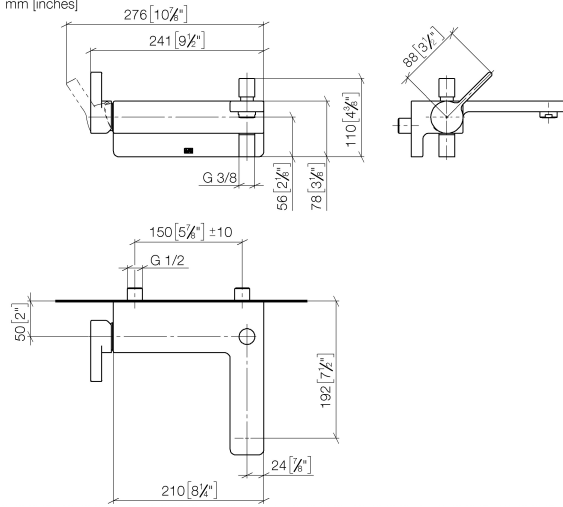

LULU Single-lever bath mixer for wall mounting without shower set - Brushed Platinum

LULU

33 200 710

- 190mm projection
- circular normal flow
- automatic bath/shower diverter
- 3/8" shower outlet
- 1/2" connection
- gauge 150 mm - 10 mm
- max. flow 17.8 l/min at 3 bar flow pressure

Intrinsic protection against back flow.

	Brushed Platinum	33 200 710-06
	Chrome	33 200 710-00

33 200 710

mm [inches]

Flow rate chart

Certificates

LGA_9961.

Belgaqua_21-376-
27_1.

33 200 710

Parts for other finishes can be found here: [Chrome](#)

Spare parts list

No.	Item Number	Name	Quantity used	Delivery time
1	09 20 71 031-06	handle	1	10
2	90 14 10 033 00 90	seal	1	2
3	09 21 34 080-06	nipple	1	10
4	90 14 10 055 00 90	seal	1	2
5	90 16 02 023 00 90	spring	1	2
6	09 31 09 094 20-06	pull-rod	1	10
7	90 11 04 042 00 90	connection	2	2
8	09 14 10 122 90	seal	1	2
9	09 24 03 129-06	nipple	1	60
10	90 21 02 069 00-06	cover	1	10
11	09 20 71 001-06	handle	1	60
12	90 31 11 030 00 90	pin	1	2
13	90 31 20 109 00 90	plug	1	2
14	09 24 04 141-06	nut	1	10
15	90 28 10 148 00 90	accessories	1	2
16	90 15 05 064 00 90	cartridge	1	2
17	90 23 01 118 00-06	aerator	1	10