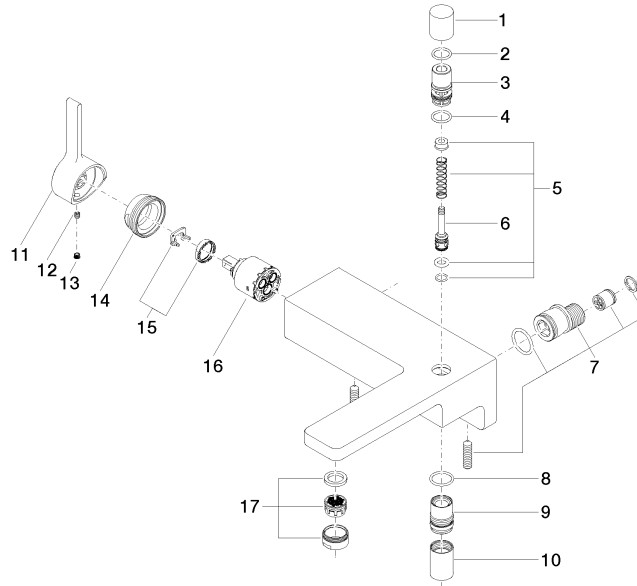

LULU Single-lever bath mixer for wall mounting without shower set - Brushed Platinum

LULU

33 200 710

- 190mm projection
- circular normal flow
- automatic bath/shower diverter
- 3/8" shower outlet
- 1/2" connection
- gauge 150 mm - 10 mm
- max. flow 17.8 l/min at 3 bar flow pressure

Intrinsic protection against back flow.

	Brushed Platinum	33 200 710-06
	Chrome	33 200 710-00

33 200 710

mm [inches]

Flow rate chart

Certificates

LGA_9961.

Belgaqua_21-376-
27_1.

33 200 710

Parts for other finishes can be found here: [Chrome](#)

Spare parts list

No.	Item Number	Name	Quantity used	Delivery time
1	09 20 71 031-06	handle	1	10
2	90 14 10 033 00 90	seal	1	2
3	09 21 34 080-06	nipple	1	10
4	90 14 10 055 00 90	seal	1	2
5	90 16 02 023 00 90	spring	1	2
6	09 31 09 094 20-06	pull-rod	1	10
7	90 11 04 042 00 90	connection	2	2
8	09 14 10 122 90	seal	1	2
9	09 24 03 129-06	nipple	1	60
10	90 21 02 069 00-06	cover	1	10
11	09 20 71 001-06	handle	1	60
12	90 31 11 030 00 90	pin	1	2
13	90 31 20 109 00 90	plug	1	2
14	09 24 04 141-06	nut	1	10
15	90 28 10 148 00 90	accessories	1	2
16	90 15 05 064 00 90	cartridge	1	2
17	90 23 01 118 00-06	aerator	1	10