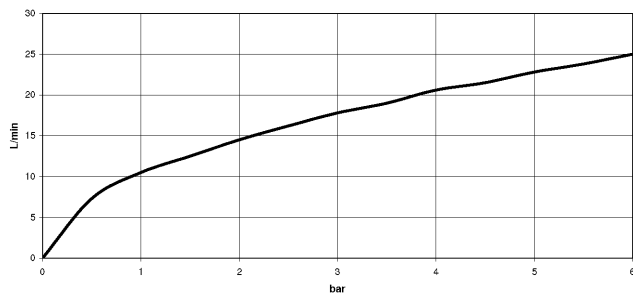

LULU Single-lever bath mixer for wall mounting without shower set - Brushed Platinum

LULU

33 200 710

- 190mm projection
- circular normal flow
- automatic bath/shower diverter
- 3/8" shower outlet
- 1/2" connection
- gauge 150 mm - 10 mm
- max. flow 17.8 l/min at 3 bar flow pressure

Intrinsic protection against back flow.

	Brushed Platinum	33 200 710-06
	Chrome	33 200 710-00

33 200 710

mm [inches]

Flow rate chart

Certificates

LGA_9961.

Belgaqua_21-376-
27_1.