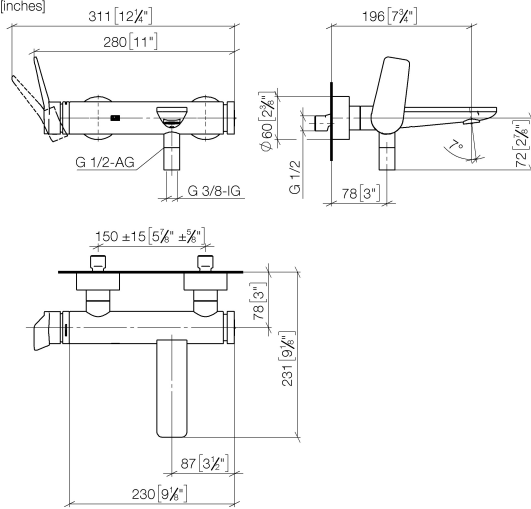

**LISSÉ Single-lever bath mixer for wall mounting without shower set - Brushed Platinum**

LISSÉ

33 200 845

- 190-200mm projection
- circular normal flow
- automatic bath/shower diverter
- 3/8" shower outlet
- slide-on rosettes Ø 60 mm
- 1/2" connection
- gauge 150 mm - 15 mm
- max. flow 13.5 l/min at 3 bar flow pressure

33 200 845

mm [inches]

**Flow rate chart**

**Certificates**

IAPMO\_4976 (5).

LGA\_9603.

WRAS\_2311042.

33 200 845

# LISSÉ Single-lever bath mixer for wall mounting without shower set - Brushed Platinum

LISSÉ

33 200 845