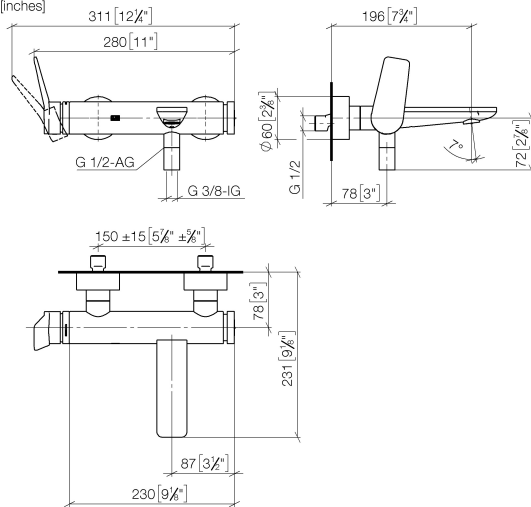

**LISSÉ Single-lever bath mixer for wall mounting without shower set - Matte Black**

LISSÉ

33 200 845

- 190-200mm projection
- circular normal flow
- automatic bath/shower diverter
- 3/8" shower outlet
- slide-on rosettes Ø 60 mm
- 1/2" connection
- gauge 150 mm - 15 mm
- max. flow 13.5 l/min at 3 bar flow pressure

33 200 845  
mm [inches]

**Flow rate chart**

**Certificates**

LGA\_9603.

WRAS\_2311042.

**LISSE Single-lever bath mixer for wall mounting without shower set - Matte Black**

LISSE

33 200 845

Parts for other finishes can be found here: [Chrome](#)

33 200 845

Spare parts list

No.	Item Number	Name	Quantity used	Delivery time
1	09 20 84 021-33	handle	1	30
2	90 31 11 030 00 90	pin	2	2
3	09 28 30 032-33	cover	1	30
4	90 31 20 087 00-33	plug	1	30
5	09 14 10 102 90	seal	1	2
6	09 14 10 190 90	seal	1	2
7	09 24 04 296 90	nut	1	2
8	90 28 10 148 00 90	accessories	1	2
9	90 15 05 064 00 90	cartridge	1	2
10	04 11 04 030 00 90	connection	2	2
11	09 27 62 004-33	rosette	2	30
12	09 14 10 119 90	seal	2	2
13	09 29 05 005 20 90	nipple	2	60
14	09 14 10 008 90	seal	2	2
15	09 23 10 048-33	nut	2	30
16	09 18 40 059-33	sleeve	2	30
17	09 14 10 003 90	seal	1	2
18	09 24 04 043 90	nipple	1	2
19	90 14 10 011 00 90	seal	1	2
20	09 11 84 012-33	spout	1	30
21	90 23 01 161 00-33	aerator	1	30
22	90 21 02 069 00-33	cover	1	30
23	09 24 03 115 20-33	nipple	1	30
24	90 14 10 032 00 90	seal	1	2
25	90 23 01 141 00 90	back-flow preventer	1	2
26	09 14 10 001 90	seal	2	2
27	09 30 30 113 20 90	screw	2	2
28	90 31 09 032 00-33	diverter	1	-
Spare part can no longer be ordered, please order the replacement item				
29	09 14 10 101 90	seal	1	2
30	09 21 10 035 20-33	nipple	1	30
31	09 20 62 031-33	handle	1	30