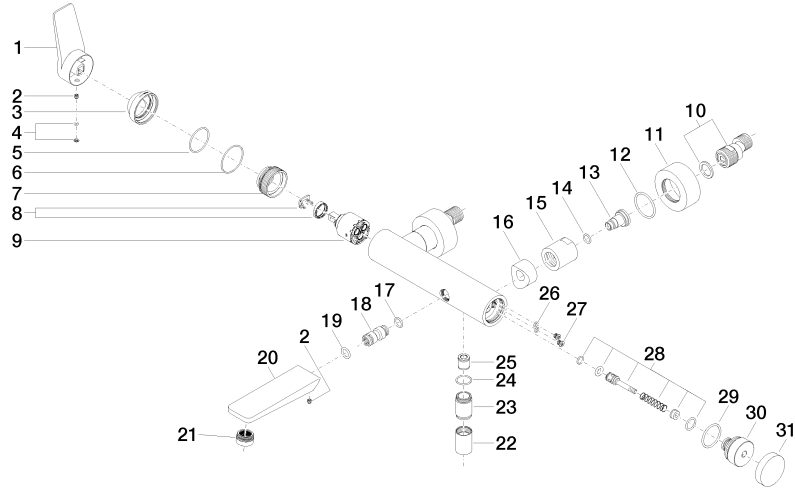

**LISSÉ Single-lever bath mixer for wall mounting without shower set - Matte Black**

LISSÉ

33 200 845

- 190-200mm projection
- circular normal flow
- automatic bath/shower diverter
- 3/8" shower outlet
- slide-on rosettes Ø 60 mm
- 1/2" connection
- gauge 150 mm - 15 mm
- max. flow 13.5 l/min at 3 bar flow pressure

33 200 845  
mm [inches]

**Flow rate chart**

**Certificates**

LGA\_9603.

WRAS\_2311042.

**LISSE Single-lever bath mixer for wall mounting without shower set - Matte Black**

LISSE

33 200 845

Parts for other finishes can be found here: [Chrome](#)

33 200 845

Spare parts list

No.	Item Number	Name	Quantity used	Delivery time
1	09 20 84 021-33	handle	1	30
2	90 31 11 030 00 90	pin	2	2
3	09 28 30 032-33	cover	1	30
4	90 31 20 087 00-33	plug	1	30
5	09 14 10 102 90	seal	1	2
6	09 14 10 190 90	seal	1	2
7	09 24 04 296 90	nut	1	2
8	90 28 10 148 00 90	accessories	1	2
9	90 15 05 064 00 90	cartridge	1	2
10	04 11 04 030 00 90	connection	2	2
11	09 27 62 004-33	rosette	2	30
12	09 14 10 119 90	seal	2	2
13	09 29 05 005 20 90	nipple	2	60
14	09 14 10 008 90	seal	2	2
15	09 23 10 048-33	nut	2	30
16	09 18 40 059-33	sleeve	2	30
17	09 14 10 003 90	seal	1	2
18	09 24 04 043 90	nipple	1	2
19	90 14 10 011 00 90	seal	1	2
20	09 11 84 012-33	spout	1	30
21	90 23 01 161 00-33	aerator	1	30
22	90 21 02 069 00-33	cover	1	30
23	09 24 03 115 20-33	nipple	1	30
24	90 14 10 032 00 90	seal	1	2
25	90 23 01 141 00 90	back-flow preventer	1	2
26	09 14 10 001 90	seal	2	2
27	09 30 30 113 20 90	screw	2	2
28	90 31 09 032 00-33	diverter	1	-
Spare part can no longer be ordered, please order the replacement item				
29	09 14 10 101 90	seal	1	2
30	09 21 10 035 20-33	nipple	1	30
31	09 20 62 031-33	handle	1	30