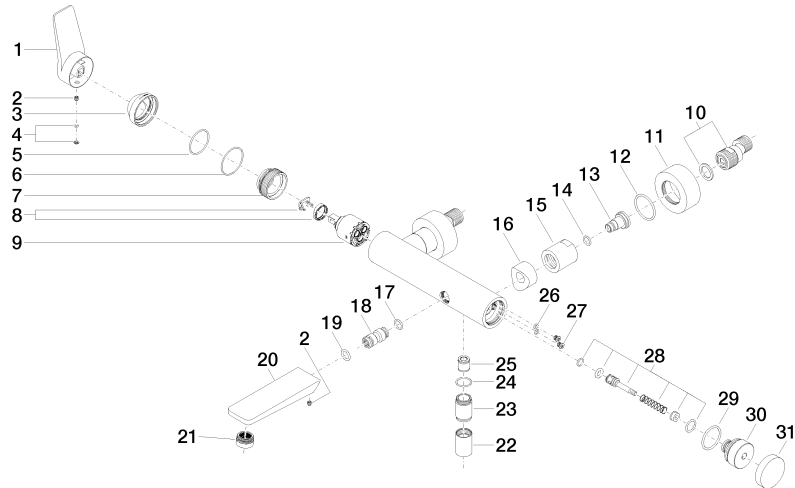

LISSÉ Single-lever bath mixer for wall mounting without shower set - Brushed Chrome

LISSÉ

33 200 845

- 190-200mm projection
- circular normal flow
- automatic bath/shower diverter
- 3/8" shower outlet
- slide-on rosettes Ø 60 mm
- 1/2" connection
- gauge 150 mm - 15 mm
- max. flow 13.5 l/min at 3 bar flow pressure

33 200 845

mm [inches]

Flow rate chart

Certificates

IAPMO_4976 (2).

LGA_9603.

WRAS_2311042.

LISSE Single-lever bath mixer for wall mounting without shower set - Brushed Chrome

LISSE

33 200 845

Parts for other finishes can be found here: [Chrome](#)

LISSE Single-lever bath mixer for wall mounting without shower set - Brushed Chrome

LISSE

33 200 845

Spare parts list

No.	Item Number	Name	Quantity used	Delivery time
1	09 20 84 021-93	handle	1	20
2	90 31 11 030 00 90	pin	2	2
3	09 28 30 032-93	cover	1	20
4	90 31 20 087 00-93	plug	1	20
5	09 14 10 102 90	seal	1	2
6	09 14 10 190 90	seal	1	2
7	09 24 04 296 90	nut	1	2
8	90 28 10 148 00 90	accessories	1	2
9	90 15 05 064 00 90	cartridge	1	2
10	04 11 04 030 00 90	connection	2	2
11	09 27 62 004-93	rosette	2	20
12	09 14 10 119 90	seal	2	2
13	09 29 05 005 20 90	nipple	2	60
14	09 14 10 008 90	seal	2	2
15	09 23 10 048-93	nut	2	20
16	09 18 40 059-93	sleeve	2	20
17	09 14 10 003 90	seal	1	2
18	09 24 04 043 90	nipple	1	2
19	90 14 10 011 00 90	seal	1	2
20	09 11 84 012-93	spout	1	20
21	90 23 01 161 00-93	aerator	1	20
22	90 21 02 069 00-93	cover	1	-
Spare part can no longer be ordered, please order the replacement item				
23	09 24 03 115 20-93	nipple	1	20
24	90 14 10 032 00 90	seal	1	2
25	90 23 01 141 00 90	back-flow preventer	1	2
26	09 14 10 001 90	seal	2	2
27	09 30 30 113 20 90	screw	2	2
28	90 31 09 032 00-93	diverter	1	20
29	09 14 10 101 90	seal	1	2
30	09 21 10 035 20-93	nipple	1	20
31	09 20 62 031-93	handle	1	20