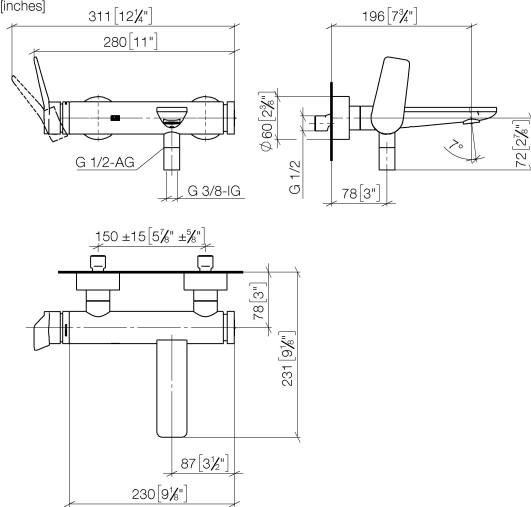

LISSÉ Single-lever bath mixer for wall mounting without shower set - Brushed Chrome

LISSÉ

33 200 845

- 190-200mm projection
- circular normal flow
- automatic bath/shower diverter
- 3/8" shower outlet
- slide-on rosettes Ø 60 mm
- 1/2" connection
- gauge 150 mm - 15 mm
- max. flow 13.5 l/min at 3 bar flow pressure

33 200 845

mm [inches]

Flow rate chart

Certificates

IAPMO_4976 (2).

LGA_9603.

WRAS_2311042.

LISSE Single-lever bath mixer for wall mounting without shower set - Brushed Chrome

LISSE

33 200 845

Parts for other finishes can be found here: [Chrome](#)

LISSE Single-lever bath mixer for wall mounting without shower set - Brushed Chrome

LISSE

33 200 845

Spare parts list

No.	Item Number	Name	Quantity used	Delivery time
1	09 20 84 021-93	handle	1	20
2	90 31 11 030 00 90	pin	2	2
3	09 28 30 032-93	cover	1	20
4	90 31 20 087 00-93	plug	1	20
5	09 14 10 102 90	seal	1	2
6	09 14 10 190 90	seal	1	2
7	09 24 04 296 90	nut	1	2
8	90 28 10 148 00 90	accessories	1	2
9	90 15 05 064 00 90	cartridge	1	2
10	04 11 04 030 00 90	connection	2	2
11	09 27 62 004-93	rosette	2	20
12	09 14 10 119 90	seal	2	2
13	09 29 05 005 20 90	nipple	2	60
14	09 14 10 008 90	seal	2	2
15	09 23 10 048-93	nut	2	20
16	09 18 40 059-93	sleeve	2	20
17	09 14 10 003 90	seal	1	2
18	09 24 04 043 90	nipple	1	2
19	90 14 10 011 00 90	seal	1	2
20	09 11 84 012-93	spout	1	20
21	90 23 01 161 00-93	aerator	1	20
22	90 21 02 069 00-93	cover	1	-
Spare part can no longer be ordered, please order the replacement item				
23	09 24 03 115 20-93	nipple	1	20
24	90 14 10 032 00 90	seal	1	2
25	90 23 01 141 00 90	back-flow preventer	1	2
26	09 14 10 001 90	seal	2	2
27	09 30 30 113 20 90	screw	2	2
28	90 31 09 032 00-93	diverter	1	20
29	09 14 10 101 90	seal	1	2
30	09 21 10 035 20-93	nipple	1	20
31	09 20 62 031-93	handle	1	20