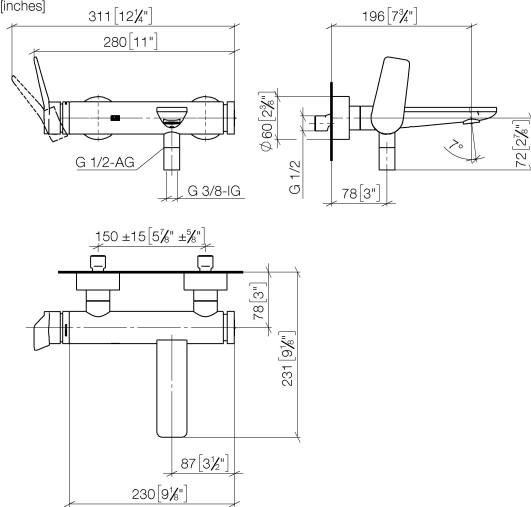

**LISSÉ Single-lever bath mixer for wall mounting without shower set - Brushed Dark Platinum**

LISSÉ

33 200 845

- 190-200mm projection
- circular normal flow
- automatic bath/shower diverter
- 3/8" shower outlet
- slide-on rosettes Ø 60 mm
- 1/2" connection
- gauge 150 mm - 15 mm
- max. flow 13.5 l/min at 3 bar flow pressure

33 200 845

mm [inches]

**Flow rate chart**

**Certificates**

LGA\_9603.

WRAS\_2311042.

**LISSÉ Single-lever bath mixer for wall mounting without shower set - Brushed  
Dark Platinum**

LISSÉ