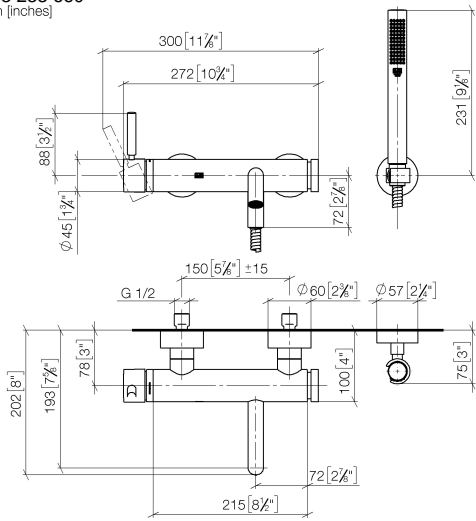

META Single-lever bath mixer for wall mounting with hand shower set - Light Gold

META

33 233 660

- spout: circular, air-enriched flow
- max. flow 14 l/min at 3 bar flow pressure
- Hand shower: COMPACT RAIN, max. flow rate 6.8 l/min (at 3 bar)
- complete hand shower set with anti-scale system
- automatic bath/shower diverter
- 202mm projection
- slide-on rosettes Ø 60 mm
- gauge 150 mm - 15 mm
- 1/2" connection
- metal shower hose 1250mm with integrated anti-twist protection
- shower holder rosette Ø 57mm
- WRAS 2207043

Intrinsic protection against back flow.

	Light Gold	33 233 660-26
	Chrome	33 233 660-00
	Brushed Platinum	33 233 660-06
	Dark Chrome	33 233 660-19
	Brushed Light Gold	33 233 660-27
	Matte Black	33 233 660-33
	Brushed Bronze	33 233 660-42
	Brushed Champagne (22kt Gold)	33 233 660-46
	Champagne (22kt Gold)	33 233 660-47
	Brushed Chrome	33 233 660-93
	Brushed Dark Platinum	33 233 660-99

33 233 660
mm [inches]

Flow rate chart

Certificates

LGA_29687.

33 233 660
Parts for other
finishes can be found
here: Chrome

Spare parts list

No.	Item Number	Name	Quantity used	Delivery time
1	33 200 660-26	META Single-lever bath mixer for wall mounting without shower set - Light Gold	1	30
2	28 050 920-26	holder	1	-
Spare part can no longer be ordered, please order the replacement item				
3	90 30 02 072 00-26	Metal shower hose 1/2" x 3/8" x 1250 mm - Light Gold	1	30
4	90 12 11 140 30-26	shower	1	30