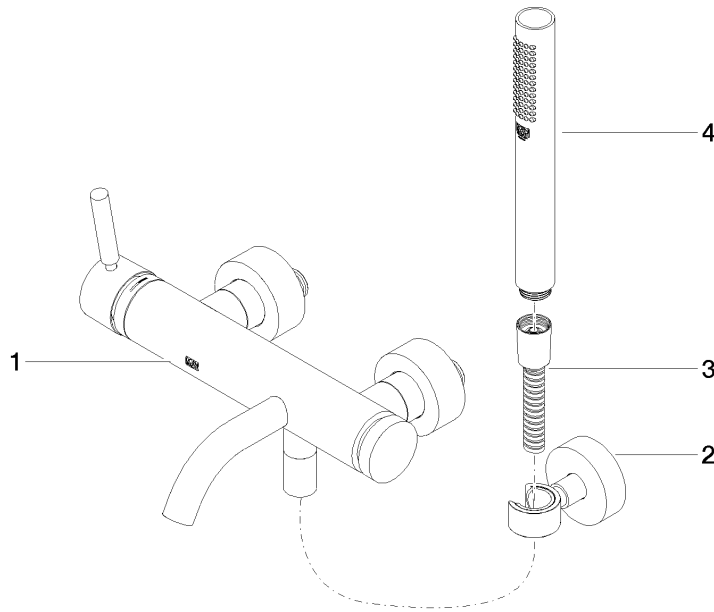

META Single-lever bath mixer for wall mounting with hand shower set - Light Gold

META

33 233 660

- spout: circular, air-enriched flow
- max. flow 14 l/min at 3 bar flow pressure
- Hand shower: COMPACT RAIN, max. flow rate 6.8 l/min (at 3 bar)
- complete hand shower set with anti-scale system
- automatic bath/shower diverter
- 202mm projection
- slide-on rosettes Ø 60 mm
- gauge 150 mm - 15 mm
- 1/2" connection
- metal shower hose 1250mm with integrated anti-twist protection
- shower holder rosette Ø 57mm
- WRAS 2207043

33 233 660
mm [inches]

Flow rate chart

Certificates

LGA_29687.

33 233 660
Parts for other
finishes can be found
here: Chrome

Spare parts list

No.	Item Number	Name	Quantity used	Delivery time
1	33 200 660-26	META Single-lever bath mixer for wall mounting without shower set - Light Gold	1	30
2	28 050 920-26	holder	1	-
Spare part can no longer be ordered, please order the replacement item				
3	90 30 02 072 00-26	Metal shower hose 1/2" x 3/8" x 1250 mm - Light Gold	1	30
4	90 12 11 140 30-26	shower	1	30