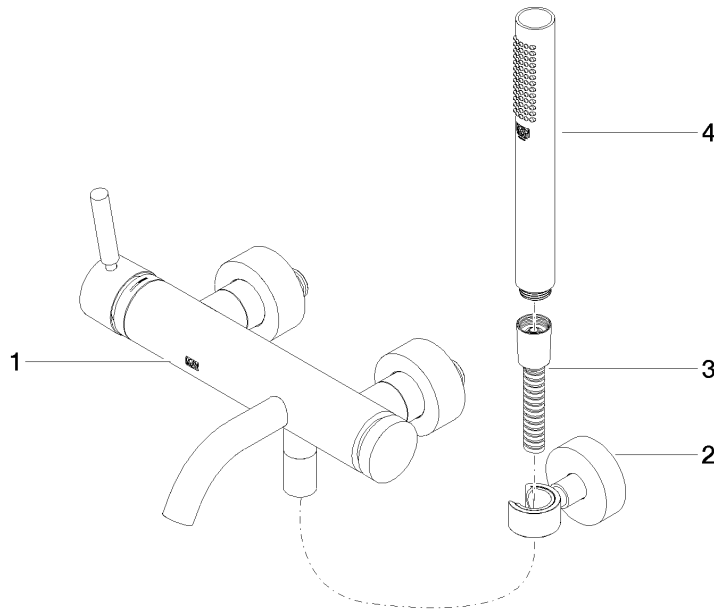

**META Single-lever bath mixer for wall mounting with hand shower set -
Brushed Light Gold**

META

33 233 660

- spout: circular, air-enriched flow
- max. flow 14 l/min at 3 bar flow pressure
- Hand shower: COMPACT RAIN, max. flow rate 6.8 l/min (at 3 bar)
- complete hand shower set with anti-scale system
- automatic bath/shower diverter
- 202mm projection
- slide-on rosettes Ø 60 mm
- gauge 150 mm - 15 mm
- 1/2" connection
- metal shower hose 1250mm with integrated anti-twist protection
- shower holder rosette Ø 57mm

**META Single-lever bath mixer for wall mounting with hand shower set -
Brushed Light Gold**

META

33 233 660
mm [inches]

Flow rate chart

Certificates

LGA_29687.

**META Single-lever bath mixer for wall mounting with hand shower set -
Brushed Light Gold**

META

33 233 660
Parts for other
finishes can be found
here: Chrome

Spare parts list

No.	Item Number	Name	Quantity used	Delivery time
1	33 200 660-27	META Single-lever bath mixer for wall mounting without shower set - Brushed Light Gold	1	30
2	28 050 920-27	holder	1	-
Spare part can no longer be ordered, please order the replacement item				
3	90 30 02 072 00-27	Metal shower hose 1/2" x 3/8" x 1250 mm - Brushed Light Gold	1	30
4	90 12 11 140 30-27	shower	1	30