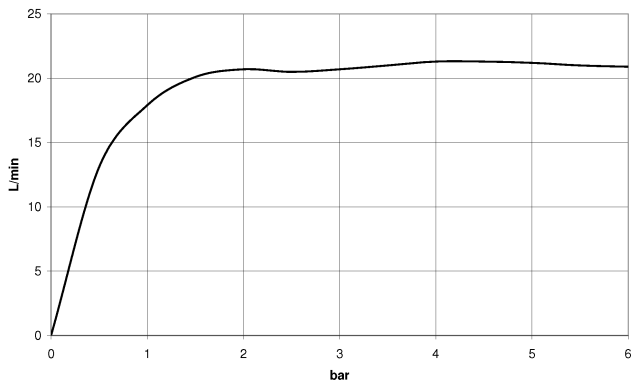

**META Single-lever bath mixer for wall mounting with hand shower set -
Brushed Light Gold**

META

33 233 660

- spout: circular, air-enriched flow
- max. flow 14 l/min at 3 bar flow pressure
- Hand shower: COMPACT RAIN, max. flow rate 6.8 l/min (at 3 bar)
- complete hand shower set with anti-scale system
- automatic bath/shower diverter
- 202mm projection
- slide-on rosettes Ø 60 mm
- gauge 150 mm - 15 mm
- 1/2" connection
- metal shower hose 1250mm with integrated anti-twist protection
- shower holder rosette Ø 57mm

Intrinsic protection against back flow.

	Brushed Light Gold	33 233 660-27
	Chrome	33 233 660-00
	Brushed Platinum	33 233 660-06
	Dark Chrome	33 233 660-19
	Light Gold	33 233 660-26
	Matte Black	33 233 660-33
	Brushed Bronze	33 233 660-42
	Brushed Champagne (22kt Gold)	33 233 660-46
	Champagne (22kt Gold)	33 233 660-47
	Brushed Chrome	33 233 660-93
	Brushed Dark Platinum	33 233 660-99

**META Single-lever bath mixer for wall mounting with hand shower set -
Brushed Light Gold**

META

33 233 660
mm [inches]

Flow rate chart

Certificates

LGA_29687.

**META Single-lever bath mixer for wall mounting with hand shower set -
Brushed Light Gold**