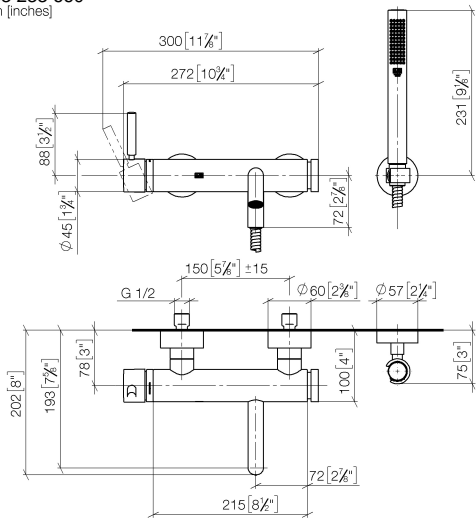

**META Single-lever bath mixer for wall mounting with hand shower set -
Brushed Light Gold**

META

33 233 660

- spout: circular, air-enriched flow
- max. flow 14 l/min at 3 bar flow pressure
- Hand shower: COMPACT RAIN, max. flow rate 6.8 l/min (at 3 bar)
- complete hand shower set with anti-scale system
- automatic bath/shower diverter
- 202mm projection
- slide-on rosettes Ø 60 mm
- gauge 150 mm - 15 mm
- 1/2" connection
- metal shower hose 1250mm with integrated anti-twist protection
- shower holder rosette Ø 57mm

**META Single-lever bath mixer for wall mounting with hand shower set -
Brushed Light Gold**

META

33 233 660
mm [inches]

Flow rate chart

Certificates

LGA_29687.

**META Single-lever bath mixer for wall mounting with hand shower set -
Brushed Light Gold**

META

33 233 660
Parts for other
finishes can be found
here: Chrome

Spare parts list

No.	Item Number	Name	Quantity used	Delivery time
1	33 200 660-27	META Single-lever bath mixer for wall mounting without shower set - Brushed Light Gold	1	30
2	28 050 920-27	holder	1	-
Spare part can no longer be ordered, please order the replacement item				
3	90 30 02 072 00-27	Metal shower hose 1/2" x 3/8" x 1250 mm - Brushed Light Gold	1	30
4	90 12 11 140 30-27	shower	1	30