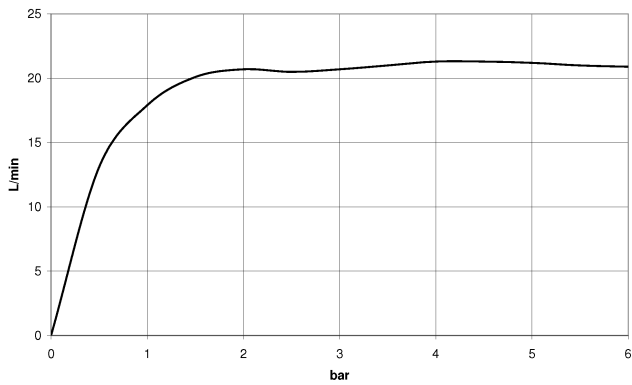

META Single-lever bath mixer for wall mounting with hand shower set - Matte Black

META

33 233 660

- spout: circular, air-enriched flow
- max. flow 14 l/min at 3 bar flow pressure
- Hand shower: COMPACT RAIN, max. flow rate 6.8 l/min (at 3 bar)
- complete hand shower set with anti-scale system
- automatic bath/shower diverter
- 202mm projection
- slide-on rosettes Ø 60 mm
- gauge 150 mm - 15 mm
- 1/2" connection
- metal shower hose 1250mm with integrated anti-twist protection
- shower holder rosette Ø 57mm

Intrinsic protection against back flow.

	Matte Black	33 233 660-33
	Chrome	33 233 660-00
	Brushed Platinum	33 233 660-06
	Dark Chrome	33 233 660-19
	Light Gold	33 233 660-26
	Brushed Light Gold	33 233 660-27
	Brushed Bronze	33 233 660-42
	Brushed Champagne (22kt Gold)	33 233 660-46
	Champagne (22kt Gold)	33 233 660-47
	Brushed Chrome	33 233 660-93
	Brushed Dark Platinum	33 233 660-99

33 233 660
mm [inches]

Flow rate chart

Certificates

Belgaqua_21-025- LGA_29687. WRAS_2207043.
27_1.

33 233 660
Parts for other
finishes can be found
here: Chrome

Spare parts list

No.	Item Number	Name	Quantity used	Delivery time
1	33 200 660-33	META Single-lever bath mixer for wall mounting without shower set - Matte Black	1	10
2	28 050 920-33	holder	1	-
Spare part can no longer be ordered, please order the replacement item				
3	90 30 02 072 00-33	Metal shower hose 1/2" x 3/8" x 1250 mm - Matte Black	1	30
4	90 12 11 140 30-33	shower	1	30