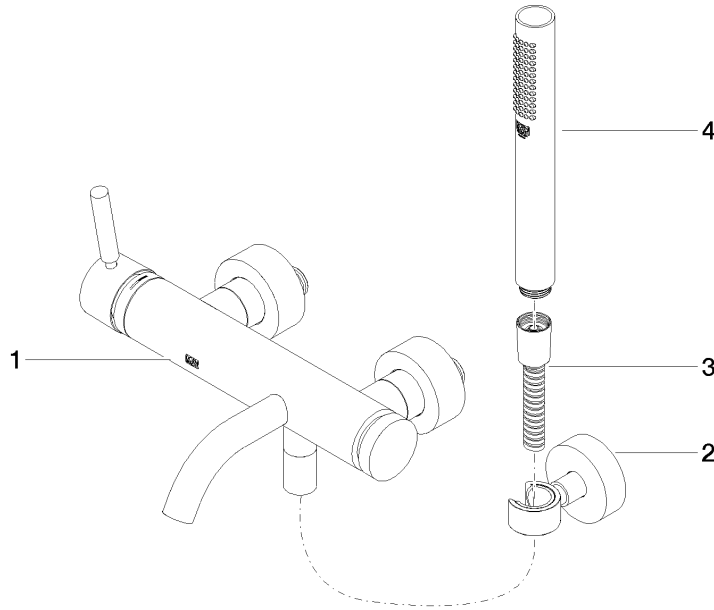

META Single-lever bath mixer for wall mounting with hand shower set - Matte Black

META

33 233 660

- spout: circular, air-enriched flow
- max. flow 14 l/min at 3 bar flow pressure
- Hand shower: COMPACT RAIN, max. flow rate 6.8 l/min (at 3 bar)
- complete hand shower set with anti-scale system
- automatic bath/shower diverter
- 202mm projection
- slide-on rosettes Ø 60 mm
- gauge 150 mm - 15 mm
- 1/2" connection
- metal shower hose 1250mm with integrated anti-twist protection
- shower holder rosette Ø 57mm

33 233 660
mm [inches]

Flow rate chart

Certificates

Belgaqua_21-025- LGA_29687. WRAS_2207043.
27_1.

33 233 660
Parts for other
finishes can be found
here: Chrome

Spare parts list

No.	Item Number	Name	Quantity used	Delivery time
1	33 200 660-33	META Single-lever bath mixer for wall mounting without shower set - Matte Black	1	10
2	28 050 920-33	holder	1	-
Spare part can no longer be ordered, please order the replacement item				
3	90 30 02 072 00-33	Metal shower hose 1/2" x 3/8" x 1250 mm - Matte Black	1	30
4	90 12 11 140 30-33	shower	1	30