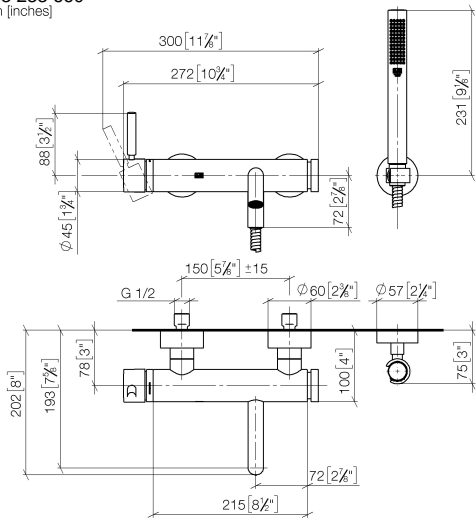

META Single-lever bath mixer for wall mounting with hand shower set - Matte Black

META

33 233 660

- spout: circular, air-enriched flow
- max. flow 14 l/min at 3 bar flow pressure
- Hand shower: COMPACT RAIN, max. flow rate 6.8 l/min (at 3 bar)
- complete hand shower set with anti-scale system
- automatic bath/shower diverter
- 202mm projection
- slide-on rosettes Ø 60 mm
- gauge 150 mm - 15 mm
- 1/2" connection
- metal shower hose 1250mm with integrated anti-twist protection
- shower holder rosette Ø 57mm

Intrinsic protection against back flow.

	Matte Black	33 233 660-33
	Chrome	33 233 660-00
	Brushed Platinum	33 233 660-06
	Dark Chrome	33 233 660-19
	Light Gold	33 233 660-26
	Brushed Light Gold	33 233 660-27
	Brushed Bronze	33 233 660-42
	Brushed Champagne (22kt Gold)	33 233 660-46
	Champagne (22kt Gold)	33 233 660-47
	Brushed Chrome	33 233 660-93
	Brushed Dark Platinum	33 233 660-99

33 233 660
mm [inches]

Flow rate chart

Certificates

Belgaqua_21-025- LGA_29687. WRAS_2207043.
27_1.

33 233 660
Parts for other
finishes can be found
here: Chrome

Spare parts list

No.	Item Number	Name	Quantity used	Delivery time
1	33 200 660-33	META Single-lever bath mixer for wall mounting without shower set - Matte Black	1	10
2	28 050 920-33	holder	1	-
Spare part can no longer be ordered, please order the replacement item				
3	90 30 02 072 00-33	Metal shower hose 1/2" x 3/8" x 1250 mm - Matte Black	1	30
4	90 12 11 140 30-33	shower	1	30