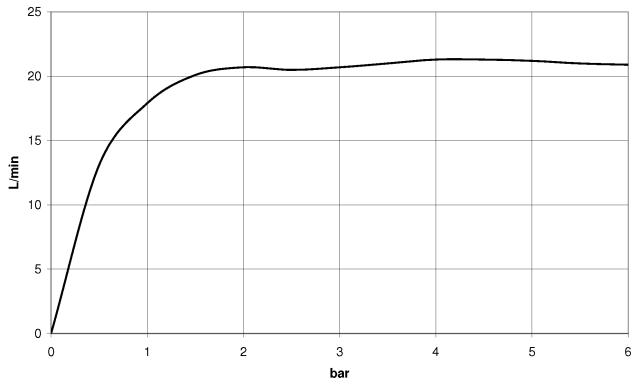

**META Single-lever bath mixer for wall mounting with hand shower set -  
Brushed Bronze**

META

33 233 660

- spout: circular, air-enriched flow
- max. flow 14 l/min at 3 bar flow pressure
- Hand shower: COMPACT RAIN, max. flow rate 6.8 l/min (at 3 bar)
- complete hand shower set with anti-scale system
- automatic bath/shower diverter
- 202mm projection
- slide-on rosettes Ø 60 mm
- gauge 150 mm - 15 mm
- 1/2" connection
- metal shower hose 1250mm with integrated anti-twist protection
- shower holder rosette Ø 57mm
- WRAS 2207043

Intrinsic protection against back flow.

	Brushed Bronze	33 233 660-42
	Chrome	33 233 660-00
	Brushed Platinum	33 233 660-06
	Dark Chrome	33 233 660-19
	Light Gold	33 233 660-26
	Brushed Light Gold	33 233 660-27
	Matte Black	33 233 660-33
	Brushed Champagne (22kt Gold)	33 233 660-46
	Champagne (22kt Gold)	33 233 660-47
	Brushed Chrome	33 233 660-93
	Brushed Dark Platinum	33 233 660-99

**META Single-lever bath mixer for wall mounting with hand shower set -  
Brushed Bronze**

META

33 233 660  
mm [inches]

**Flow rate chart**

**Certificates**

LGA\_29687.

**META Single-lever bath mixer for wall mounting with hand shower set -  
Brushed Bronze**