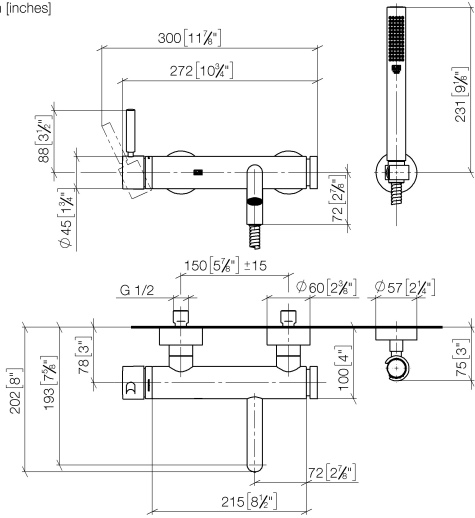

**META Single-lever bath mixer for wall mounting with hand shower set -  
Brushed Bronze**

META

33 233 660

- spout: circular, air-enriched flow
- max. flow 14 l/min at 3 bar flow pressure
- Hand shower: COMPACT RAIN, max. flow rate 6.8 l/min (at 3 bar)
- complete hand shower set with anti-scale system
- automatic bath/shower diverter
- 202mm projection
- slide-on rosettes Ø 60 mm
- gauge 150 mm - 15 mm
- 1/2" connection
- metal shower hose 1250mm with integrated anti-twist protection
- shower holder rosette Ø 57mm
- WRAS 2207043

**META Single-lever bath mixer for wall mounting with hand shower set -  
Brushed Bronze**

META

33 233 660  
mm [inches]

**Flow rate chart**

**Certificates**

LGA\_29687.

**META Single-lever bath mixer for wall mounting with hand shower set -  
Brushed Bronze**

META

33 233 660  
Parts for other  
finishes can be found  
here: Chrome

**Spare parts list**

No.	Item Number	Name	Quantity used	Delivery time
1	33 200 660-42	META Single-lever bath mixer for wall mounting without shower set - Brushed Bronze	1	30
2	28 050 920-42	holder	1	-
Spare part can no longer be ordered, please order the replacement item				
3	90 30 02 072 00-42	hose	1	30
4	90 12 11 140 30-42	shower	1	30