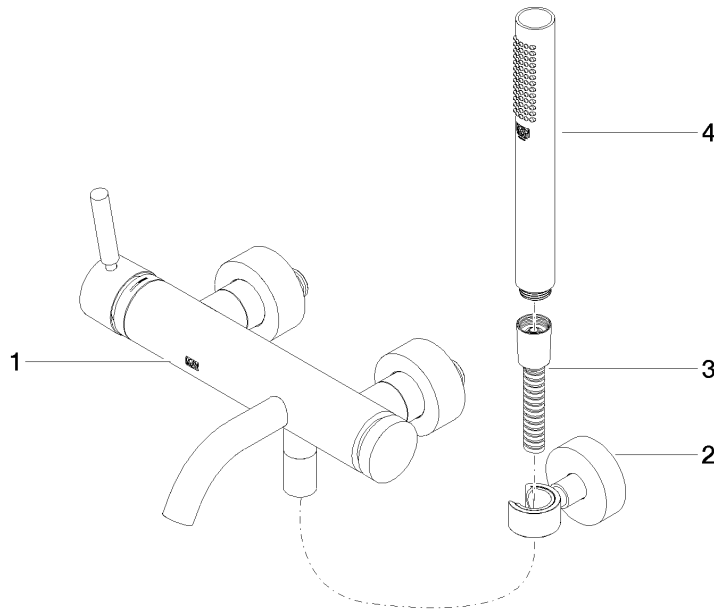

**META Single-lever bath mixer for wall mounting with hand shower set -  
Brushed Bronze**

META

33 233 660

- spout: circular, air-enriched flow
- max. flow 14 l/min at 3 bar flow pressure
- Hand shower: COMPACT RAIN, max. flow rate 6.8 l/min (at 3 bar)
- complete hand shower set with anti-scale system
- automatic bath/shower diverter
- 202mm projection
- slide-on rosettes Ø 60 mm
- gauge 150 mm - 15 mm
- 1/2" connection
- metal shower hose 1250mm with integrated anti-twist protection
- shower holder rosette Ø 57mm
- WRAS 2207043

**META Single-lever bath mixer for wall mounting with hand shower set -  
Brushed Bronze**

META

33 233 660  
mm [inches]

**Flow rate chart**

**Certificates**

LGA\_29687.

**META Single-lever bath mixer for wall mounting with hand shower set -  
Brushed Bronze**

META

33 233 660  
Parts for other  
finishes can be found  
here: Chrome

**Spare parts list**

No.	Item Number	Name	Quantity used	Delivery time
1	33 200 660-42	META Single-lever bath mixer for wall mounting without shower set - Brushed Bronze	1	30
2	28 050 920-42	holder	1	-
Spare part can no longer be ordered, please order the replacement item				
3	90 30 02 072 00-42	hose	1	30
4	90 12 11 140 30-42	shower	1	30