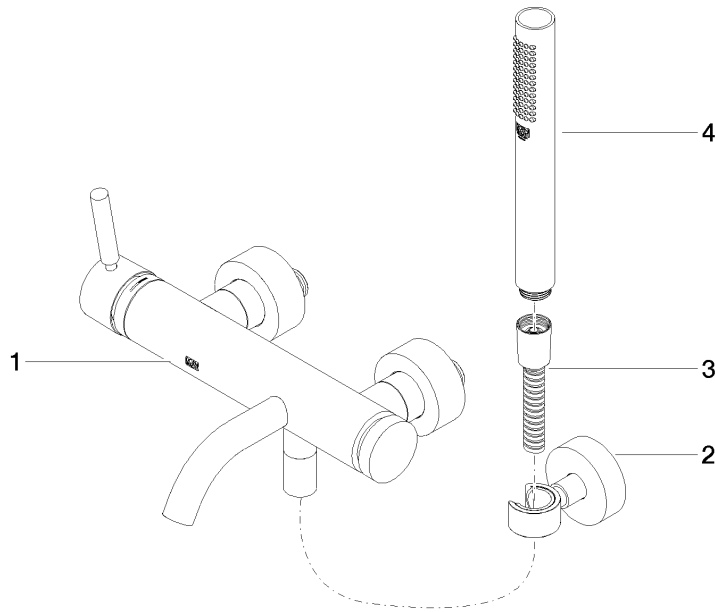

**META Single-lever bath mixer for wall mounting with hand shower set -
Brushed Chrome**

META

33 233 660

- spout: circular, air-enriched flow
- max. flow 14 l/min at 3 bar flow pressure
- Hand shower: COMPACT RAIN, max. flow rate 6.8 l/min (at 3 bar)
- complete hand shower set with anti-scale system
- automatic bath/shower diverter
- 202mm projection
- slide-on rosettes Ø 60 mm
- gauge 150 mm - 15 mm
- 1/2" connection
- metal shower hose 1250mm with integrated anti-twist protection
- shower holder rosette Ø 57mm
- WRAS 2207043

**META Single-lever bath mixer for wall mounting with hand shower set -
Brushed Chrome**

META

33 233 660
mm [inches]

Flow rate chart

Certificates

Belgaqua_21-025- LGA_29687. WRAS_2207043.
27_1.

33 233 660
Parts for other
finishes can be found
here: Chrome

Spare parts list

No.	Item Number	Name	Quantity used	Delivery time
1	33 200 660-93	META Single-lever bath mixer for wall mounting without shower set - Brushed Chrome	1	20
2	28 050 920-93	holder	1	-
Spare part can no longer be ordered, please order the replacement item				
3	90 30 02 072 00-93	Metal shower hose 1/2" x 3/8" x 1250 mm - Brushed Chrome	1	20
4	90 12 11 140 30-93	shower	1	20