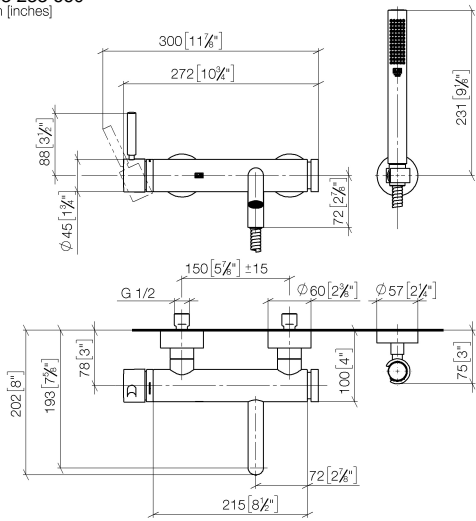

**META Single-lever bath mixer for wall mounting with hand shower set -
Brushed Chrome**

META

33 233 660

- spout: circular, air-enriched flow
- max. flow 14 l/min at 3 bar flow pressure
- Hand shower: COMPACT RAIN, max. flow rate 6.8 l/min (at 3 bar)
- complete hand shower set with anti-scale system
- automatic bath/shower diverter
- 202mm projection
- slide-on rosettes Ø 60 mm
- gauge 150 mm - 15 mm
- 1/2" connection
- metal shower hose 1250mm with integrated anti-twist protection
- shower holder rosette Ø 57mm
- WRAS 2207043

**META Single-lever bath mixer for wall mounting with hand shower set -
Brushed Chrome**

META

33 233 660
mm [inches]

Flow rate chart

Certificates

Belgaqua_21-025- LGA_29687. WRAS_2207043.
27_1.

33 233 660
Parts for other
finishes can be found
here: Chrome

Spare parts list

No.	Item Number	Name	Quantity used	Delivery time
1	33 200 660-93	META Single-lever bath mixer for wall mounting without shower set - Brushed Chrome	1	20
2	28 050 920-93	holder	1	-
Spare part can no longer be ordered, please order the replacement item				
3	90 30 02 072 00-93	Metal shower hose 1/2" x 3/8" x 1250 mm - Brushed Chrome	1	20
4	90 12 11 140 30-93	shower	1	20