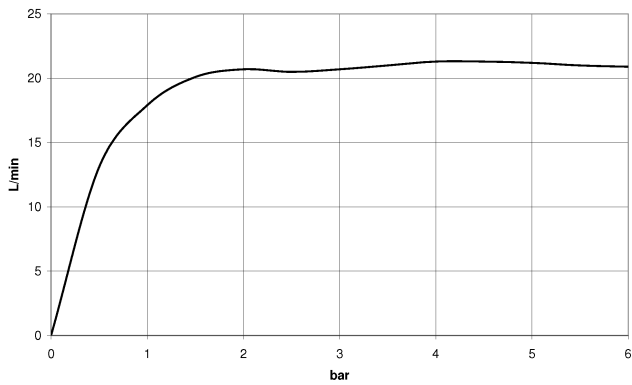

**META Single-lever bath mixer for wall mounting with hand shower set -
Brushed Chrome**

META

33 233 660

- spout: circular, air-enriched flow
- max. flow 14 l/min at 3 bar flow pressure
- Hand shower: COMPACT RAIN, max. flow rate 6.8 l/min (at 3 bar)
- complete hand shower set with anti-scale system
- automatic bath/shower diverter
- 202mm projection
- slide-on rosettes Ø 60 mm
- gauge 150 mm - 15 mm
- 1/2" connection
- metal shower hose 1250mm with integrated anti-twist protection
- shower holder rosette Ø 57mm
- WRAS 2207043

Intrinsic protection against back flow.

	Brushed Chrome	33 233 660-93
	Chrome	33 233 660-00
	Brushed Platinum	33 233 660-06
	Dark Chrome	33 233 660-19
	Light Gold	33 233 660-26
	Brushed Light Gold	33 233 660-27
	Matte Black	33 233 660-33
	Brushed Bronze	33 233 660-42
	Brushed Champagne (22kt Gold)	33 233 660-46
	Champagne (22kt Gold)	33 233 660-47
	Brushed Dark Platinum	33 233 660-99

**META Single-lever bath mixer for wall mounting with hand shower set -
Brushed Chrome**

META

33 233 660
mm [inches]

Flow rate chart

Certificates

Belgaqua_21-025- LGA_29687. WRAS_2207043.
27_1.

33 233 660
Parts for other
finishes can be found
here: Chrome