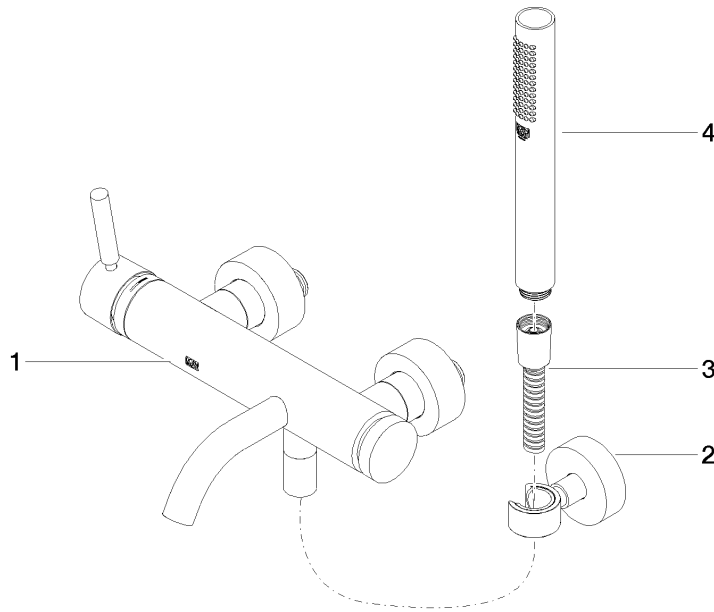

**META Single-lever bath mixer for wall mounting with hand shower set -
Brushed Dark Platinum**

META

33 233 660

- spout: circular, air-enriched flow
- max. flow 14 l/min at 3 bar flow pressure
- Hand shower: COMPACT RAIN, max. flow rate 6.8 l/min (at 3 bar)
- complete hand shower set with anti-scale system
- automatic bath/shower diverter
- 202mm projection
- slide-on rosettes Ø 60 mm
- gauge 150 mm - 15 mm
- 1/2" connection
- metal shower hose 1250mm with integrated anti-twist protection
- shower holder rosette Ø 57mm
- WRAS 2207043

Intrinsic protection against back flow.

	Brushed Dark Platinum	33 233 660-99
	Chrome	33 233 660-00
	Brushed Platinum	33 233 660-06
	Dark Chrome	33 233 660-19
	Light Gold	33 233 660-26
	Brushed Light Gold	33 233 660-27
	Matte Black	33 233 660-33
	Brushed Bronze	33 233 660-42
	Brushed Champagne (22kt Gold)	33 233 660-46
	Champagne (22kt Gold)	33 233 660-47
	Brushed Chrome	33 233 660-93

**META Single-lever bath mixer for wall mounting with hand shower set -
Brushed Dark Platinum**

META

33 233 660
Parts for other
finishes can be found
here: Chrome

Spare parts list

No.	Item Number	Name	Quantity used	Delivery time
1	33 200 660-99	META Single-lever bath mixer for wall mounting without shower set - Brushed Dark Platinum	1	35
2	28 050 920-99	holder	1	-
Spare part can no longer be ordered, please order the replacement item				
3	90 30 02 072 00-99	Metal shower hose 1/2" x 3/8" x 1250 mm - Brushed Dark Platinum	1	30
4	90 12 11 140 30-99	shower	1	30