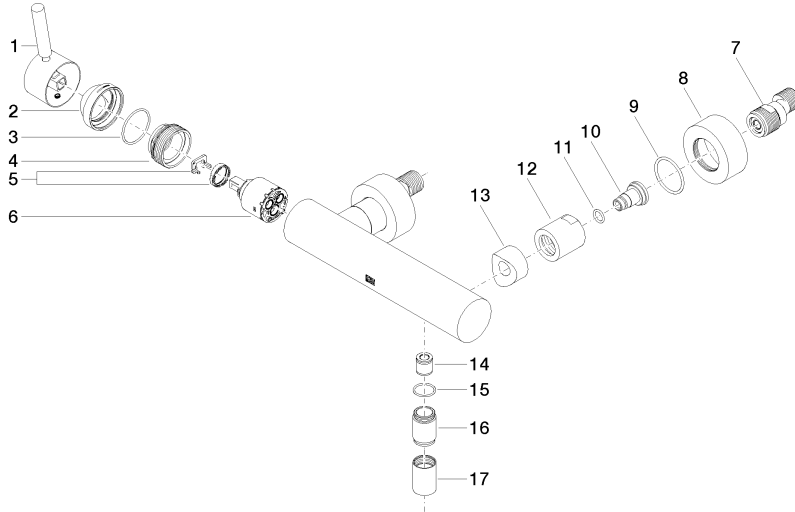

33 300 660

- 3/8" shower outlet
- slide-on rosettes Ø 60 mm
- 1/2" connection
- gauge 150 mm - 15 mm
- WRAS 2205033

Intrinsic protection against back flow.

	Brushed Platinum	33 300 660-06
	Chrome	33 300 660-00
	Dark Chrome	33 300 660-19
	Light Gold	33 300 660-26
	Brushed Light Gold	33 300 660-27
	Matte Black	33 300 660-33
	Brushed Bronze	33 300 660-42
	Brushed Champagne (22kt Gold)	33 300 660-46
	Champagne (22kt Gold)	33 300 660-47
	Brushed Chrome	33 300 660-93
	Brushed Dark Platinum	33 300 660-99

33 300 660

mm [inches]

Flow rate chart

Certificates

LGA_29688.

Belgaqua_21-025-
27_1.

DVGW_DW-
6506DN0125.

WRAS_2205033.

33 300 660

Parts for other finishes can be found here: [Chrome](#)

Spare parts list

No.	Item Number	Name	Quantity used	Delivery time
1	90 20 66 007 00-06	handle	1	10
2	09 28 30 032-06	cover	1	10
3	09 14 10 102 90	seal	1	2
4	09 24 04 296 90	nut	1	2
5	90 28 10 148 00 90	accessories	1	2
6	90 15 05 064 00 90	cartridge	1	2
7	04 11 04 030 00 90	connection	2	2
8	09 27 62 004-06	rosette	2	10
9	09 14 10 119 90	seal	2	2
10	09 29 05 005 20 90	nipple	2	60
11	09 14 10 008 90	seal	2	2
12	09 23 10 048-06	nut	2	10
13	09 18 40 059-06	sleeve	2	10
14	90 23 01 141 00 90	back-flow preventer	1	2
15	90 14 10 032 00 90	seal	1	2
16	09 24 03 115 20-06	nipple	1	10
17	90 21 02 069 00-06	cover	1	10