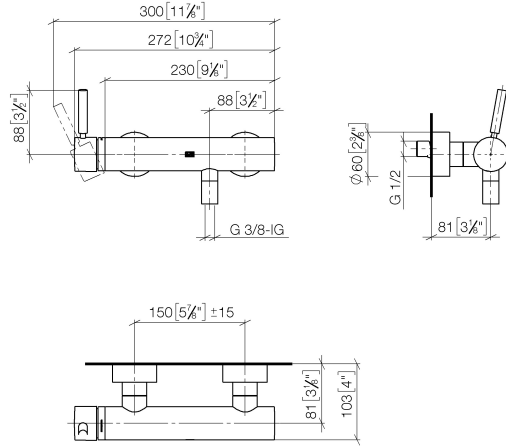

33 300 660

- 3/8" shower outlet
- slide-on rosettes Ø 60 mm
- 1/2" connection
- gauge 150 mm - 15 mm
- WRAS 2205033

Intrinsic protection against back flow.

	Brushed Platinum	33 300 660-06
	Chrome	33 300 660-00
	Dark Chrome	33 300 660-19
	Light Gold	33 300 660-26
	Brushed Light Gold	33 300 660-27
	Matte Black	33 300 660-33
	Brushed Bronze	33 300 660-42
	Brushed Champagne (22kt Gold)	33 300 660-46
	Champagne (22kt Gold)	33 300 660-47
	Brushed Chrome	33 300 660-93
	Brushed Dark Platinum	33 300 660-99

33 300 660

mm [inches]

Flow rate chart

Certificates

LGA_29688.

Belgaqua_21-025-
27_1.

DVGW_DW-
6506DN0125.

WRAS_2205033.

33 300 660

Parts for other finishes can be found here: [Chrome](#)

Spare parts list

No.	Item Number	Name	Quantity used	Delivery time
1	90 20 66 007 00-06	handle	1	10
2	09 28 30 032-06	cover	1	10
3	09 14 10 102 90	seal	1	2
4	09 24 04 296 90	nut	1	2
5	90 28 10 148 00 90	accessories	1	2
6	90 15 05 064 00 90	cartridge	1	2
7	04 11 04 030 00 90	connection	2	2
8	09 27 62 004-06	rosette	2	10
9	09 14 10 119 90	seal	2	2
10	09 29 05 005 20 90	nipple	2	60
11	09 14 10 008 90	seal	2	2
12	09 23 10 048-06	nut	2	10
13	09 18 40 059-06	sleeve	2	10
14	90 23 01 141 00 90	back-flow preventer	1	2
15	90 14 10 032 00 90	seal	1	2
16	09 24 03 115 20-06	nipple	1	10
17	90 21 02 069 00-06	cover	1	10