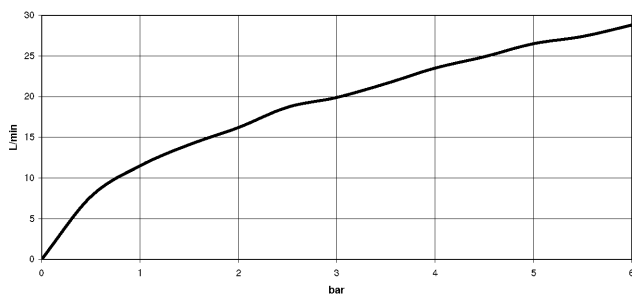

META Single-lever shower mixer for wall mounting - Brushed Champagne (22kt Gold)

META

33 300 660

- 3/8" shower outlet
- slide-on rosettes Ø 60 mm
- 1/2" connection
- gauge 150 mm - 15 mm
- WRAS 2205033

Intrinsic protection against back flow.

33 300 660
mm [inches]

Flow rate chart

Certificates

LGA_29688.

WRAS_2205033.

33 300 660

Parts for other finishes can be found here: [Chrome](#)

Spare parts list