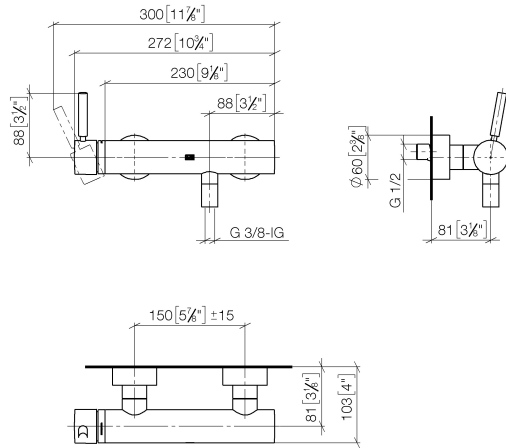

META Single-lever shower mixer for wall mounting - Brushed Champagne (22kt Gold)

META

33 300 660

- 3/8" shower outlet
- slide-on rosettes Ø 60 mm
- 1/2" connection
- gauge 150 mm - 15 mm
- WRAS 2205033

Intrinsic protection against back flow.

33 300 660
mm [inches]

Flow rate chart

Certificates

LGA_29688.

WRAS_2205033.

33 300 660

Parts for other finishes can be found here: [Chrome](#)

Spare parts list

No.	Item Number	Name	Quantity used	Delivery time
1	90 20 66 007 00-46	handle	1	30
2	09 28 30 032-46	cover	1	60
3	09 14 10 102 90	seal	1	2
4	09 24 04 296 90	nut	1	2
5	90 28 10 148 00 90	accessories	1	2
6	90 15 05 064 00 90	cartridge	1	2
7	04 11 04 030 00 90	connection	2	2
8	09 27 62 004-46	rosette	2	60
9	09 14 10 119 90	seal	2	2
10	09 29 05 005 20 90	nipple	2	60
11	09 14 10 008 90	seal	2	2
12	09 23 10 048-46	nut	2	60
13	09 18 40 059-46	sleeve	2	60
14	90 23 01 141 00 90	back-flow preventer	1	2
15	90 14 10 032 00 90	seal	1	2
16	09 24 03 115 20-46	nipple	1	30
17	90 21 02 069 00-46	cover	1	30