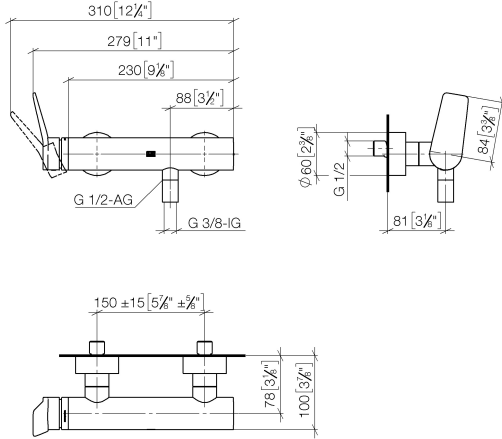

33 300 845

- 3/8" shower outlet
- slide-on rosettes Ø 60 mm
- 1/2" connection
- gauge 150 mm - 15 mm
- WRAS 2207008

Intrinsic protection against back flow.

	Matte Black	33 300 845-33
	Chrome	33 300 845-00
	Brushed Platinum	33 300 845-06
	Dark Chrome	33 300 845-19
	Brushed Chrome	33 300 845-93
	Brushed Dark Platinum	33 300 845-99

33 300 845

mm [inches]

Flow rate chart

Certificates

LGA_9602.

WRAS_2207008.

33 300 845

Parts for other finishes can be found here: [Chrome](#)