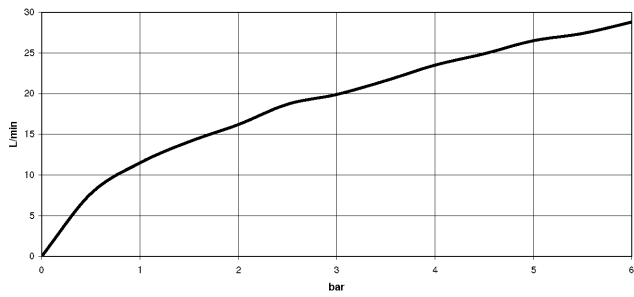

33 300 845

- 3/8" shower outlet
- slide-on rosettes Ø 60 mm
- 1/2" connection
- gauge 150 mm - 15 mm
- WRAS 2207008

Intrinsic protection against back flow.

	Matte Black	33 300 845-33
	Chrome	33 300 845-00
	Brushed Platinum	33 300 845-06
	Dark Chrome	33 300 845-19
	Brushed Chrome	33 300 845-93
	Brushed Dark Platinum	33 300 845-99

33 300 845

mm [inches]

Flow rate chart

Certificates

LGA_9602.

WRAS_2207008.

33 300 845

Parts for other finishes can be found here: [Chrome](#)