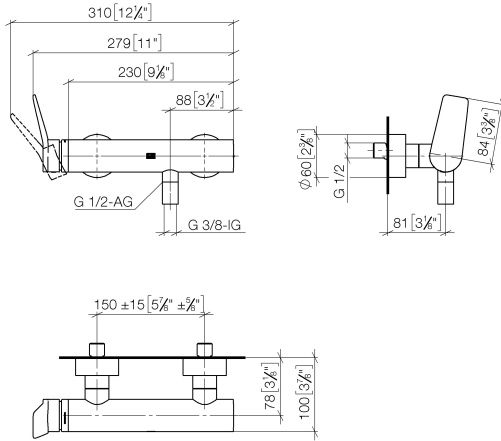

33 300 845

- 3/8" shower outlet
- slide-on rosettes Ø 60 mm
- 1/2" connection
- gauge 150 mm - 15 mm
- WRAS 2207008

Intrinsic protection against back flow.

	Brushed Dark Platinum	33 300 845-99
	Chrome	33 300 845-00
	Brushed Platinum	33 300 845-06
	Dark Chrome	33 300 845-19
	Matte Black	33 300 845-33
	Brushed Chrome	33 300 845-93

33 300 845

mm [inches]

Flow rate chart

Certificates

LGA_9602.

33 300 845

Parts for other
finishes can be found
here: [Chrome](#)