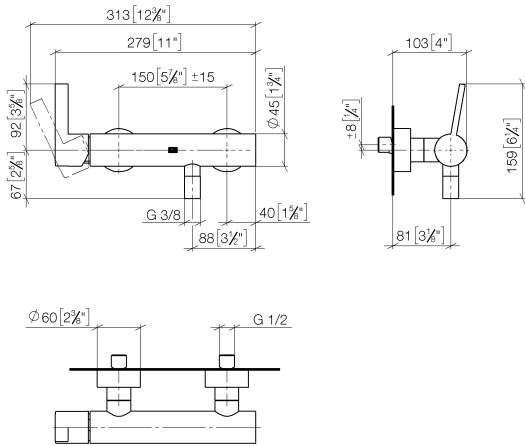

33 301 670

- 3/8" shower outlet
- slide-on rosettes Ø 60 mm
- 1/2" connection
- gauge 150 mm

Intrinsic protection against back flow.

	Dark Chrome	33 301 670-19
	Chrome	33 301 670-00
	Brushed Platinum	33 301 670-06
	Brushed Light Gold	33 301 670-27
	Matte Black	33 301 670-33
	Brushed Chrome	33 301 670-93

33 301 670

mm [inches]

Flow rate chart

Certificates

LGA_9602.

33 301 670

Parts for other
finishes can be found
here: [Chrome](#)