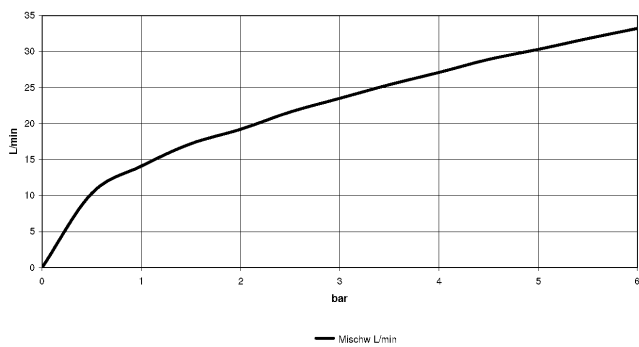

33 301 670

- 3/8" shower outlet
- slide-on rosettes Ø 60 mm
- 1/2" connection
- gauge 150 mm

Intrinsic protection against back flow.

	Dark Chrome	33 301 670-19
	Chrome	33 301 670-00
	Brushed Platinum	33 301 670-06
	Brushed Light Gold	33 301 670-27
	Matte Black	33 301 670-33
	Brushed Chrome	33 301 670-93

33 301 670

mm [inches]

Flow rate chart

Certificates

LGA_9602.

33 301 670

Parts for other
finishes can be found
here: [Chrome](#)