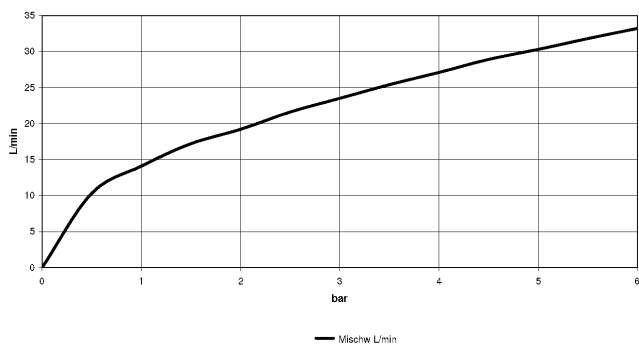

33 301 670

- 3/8" shower outlet
- slide-on rosettes Ø 60 mm
- 1/2" connection
- gauge 150 mm

Intrinsic protection against back flow.

| | | |
|---|--------------------|---------------|
|  | Matte Black | 33 301 670-33 |
|  | Chrome | 33 301 670-00 |
|  | Brushed Platinum | 33 301 670-06 |
|  | Dark Chrome | 33 301 670-19 |
|  | Brushed Light Gold | 33 301 670-27 |
|  | Brushed Chrome | 33 301 670-93 |

33 301 670

mm [inches]

Flow rate chart

Certificates

LGA_9602.

33 301 670

Parts for other
finishes can be found
here: [Chrome](#)