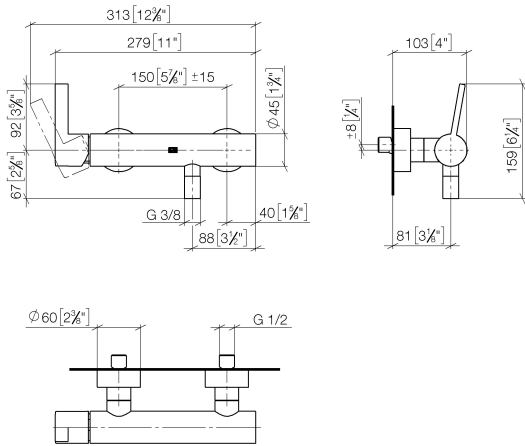

33 301 670

- 3/8" shower outlet
- slide-on rosettes Ø 60 mm
- 1/2" connection
- gauge 150 mm

Intrinsic protection against back flow.

| | | |
|---|--------------------|---------------|
|  | Matte Black | 33 301 670-33 |
|  | Chrome | 33 301 670-00 |
|  | Brushed Platinum | 33 301 670-06 |
|  | Dark Chrome | 33 301 670-19 |
|  | Brushed Light Gold | 33 301 670-27 |
|  | Brushed Chrome | 33 301 670-93 |

33 301 670

mm [inches]

Flow rate chart

Certificates

LGA_9602.

33 301 670

Parts for other
finishes can be found
here: [Chrome](#)