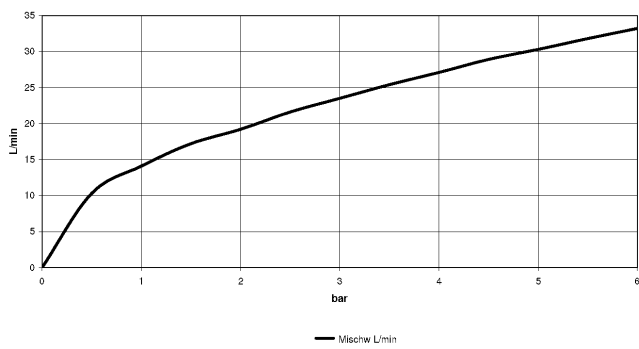

33 301 670

- 3/8" shower outlet
- slide-on rosettes Ø 60 mm
- 1/2" connection
- gauge 150 mm

Intrinsic protection against back flow.

|   |                    |               |
|---|--------------------|---------------|
|  | Brushed Chrome     | 33 301 670-93 |
|  | Chrome             | 33 301 670-00 |
|  | Brushed Platinum   | 33 301 670-06 |
|  | Dark Chrome        | 33 301 670-19 |
|  | Brushed Light Gold | 33 301 670-27 |
|  | Matte Black        | 33 301 670-33 |

33 301 670

mm [inches]

Flow rate chart

Certificates

Belgaqua\_21-025- LGA\_9602.  
27\_1.

33 301 670

Parts for other finishes can be found here: [Chrome](#)