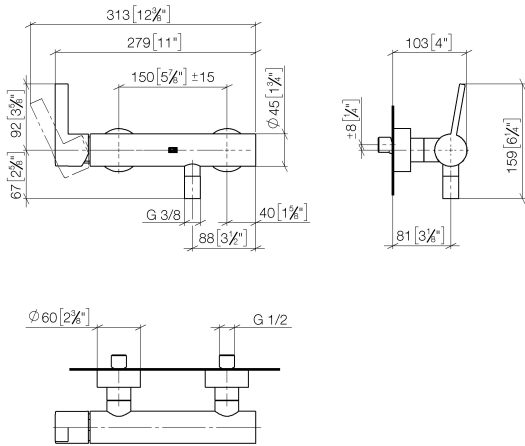

33 301 670

- 3/8" shower outlet
- slide-on rosettes Ø 60 mm
- 1/2" connection
- gauge 150 mm

Intrinsic protection against back flow.

|   |                    |               |
|---|--------------------|---------------|
|  | Brushed Chrome     | 33 301 670-93 |
|  | Chrome             | 33 301 670-00 |
|  | Brushed Platinum   | 33 301 670-06 |
|  | Dark Chrome        | 33 301 670-19 |
|  | Brushed Light Gold | 33 301 670-27 |
|  | Matte Black        | 33 301 670-33 |

33 301 670

mm [inches]

Flow rate chart

Certificates

Belgaqua\_21-025- LGA\_9602.  
27\_1.

33 301 670

Parts for other finishes can be found here: [Chrome](#)