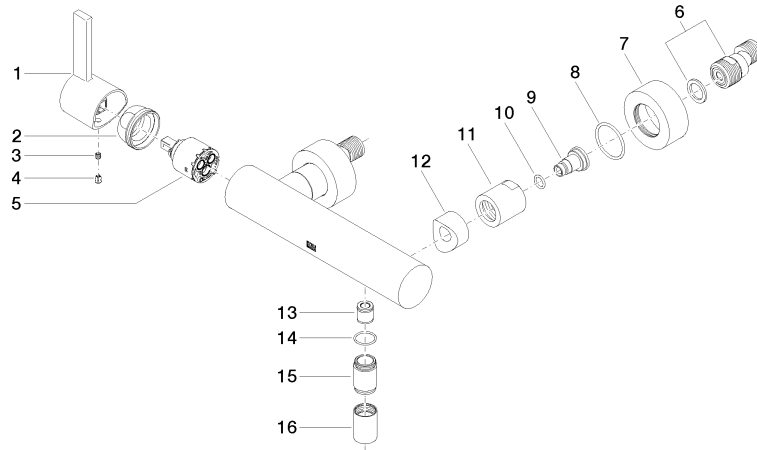

33 301 670

mm [inches]

Flow rate chart

Certificates

Belgaqua\_21-025- LGA\_9602.  
27\_1.

33 301 670

Parts for other finishes can be found here: [Chrome](#)

### Spare parts list

| No. | Item Number        | Name                | Quantity used | Delivery time |
|-----|--------------------|---------------------|---------------|---------------|
| 1   | 09 20 67 004-93    | handle              | 1             | 20            |
| 2   | 09 24 04 107-93    | nut                 | 1             | 20            |
| 3   | 90 31 11 030 00 90 | pin                 | 1             | 2             |
| 4   | 09 31 20 017 90    | plug                | 1             | 2             |
| 5   | 90 15 05 064 00 90 | cartridge           | 1             | 2             |
| 6   | 04 11 04 030 00 90 | connection          | 2             | 2             |
| 7   | 09 27 62 004-93    | rosette             | 2             | 20            |
| 8   | 09 14 10 119 90    | seal                | 2             | 2             |
| 9   | 09 29 05 005 20 90 | nipple              | 2             | 60            |
| 10  | 09 14 10 008 90    | seal                | 2             | 2             |
| 11  | 09 23 10 048-93    | nut                 | 2             | 20            |
| 12  | 09 18 40 059-93    | sleeve              | 2             | 20            |
| 13  | 90 23 01 141 00 90 | back-flow preventer | 1             | 2             |
| 14  | 90 14 10 032 00 90 | seal                | 1             | 2             |
| 15  | 09 24 03 115 20-93 | nipple              | 1             | 20            |
| 16  | 90 21 02 069 00-93 | cover               | 1             | -             |