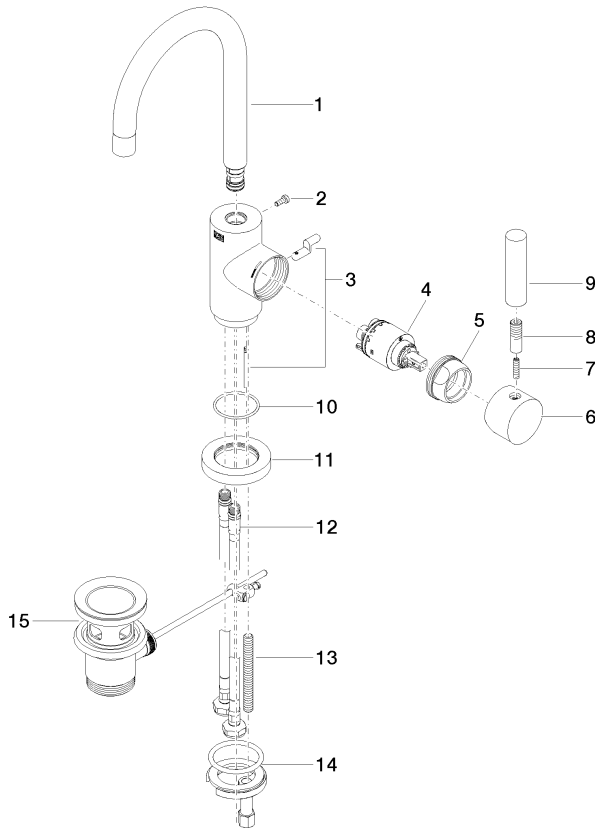

TARA Single-lever basin mixer with pop-up waste - Brushed Durabronz (23kt Gold)

TARA

33 500 882

- 137mm projection
- pivotable spout 360°
- circular, air-enriched flow
- height of mixer 295 mm
- height up to aerator 187 mm
- hole diameter 35 mm
- 2x screw-in M 8 x 1 pressure hose, leak-tested
- max. flow 5.7 l/min
- lead-free
- This product can help a building meet the requirements of Green Building Rating Systems, e.g. LEED®, BREEAM®, DGNB
- WRAS 2212025

33 500 882
mm [inches]

Flow rate chart

Certificates

LGA_38418.

WRAS_2212025.

33 500 882
Parts for other finishes can be found here: [Chrome](#)

Spare parts list

| No. | Item Number | Name | Quantity used | Delivery time |
|--|--------------------|--------------|---------------|---------------|
| 1 | 90 28 22 371 00-28 | spout | 1 | 20 |
| 2 | 09 30 30 054 90 | screw | 1 | 2 |
| 3 | 04 20 16 031 80-28 | pull-rod | 1 | 60 |
| 4 | 90 15 05 065 00 90 | cartridge | 1 | 2 |
| 5 | 09 24 04 107-28 | nut | 1 | 20 |
| 6 | 90 20 88 040 00-28 | handle | 1 | 20 |
| 7 | 09 31 11 010 90 | pin | 1 | 2 |
| 8 | 90 24 04 048 00-28 | nipple | 1 | 20 |
| 9 | 11 170 880-28 | handle | 1 | - |
| Spare part can no longer be ordered, please order the replacement item | | | | |
| 10 | 09 14 10 034 90 | seal | 1 | 2 |
| 11 | 09 28 10 055-28 | rosette | 1 | 20 |
| 12 | 04 30 04 104 00 90 | hose | 2 | 2 |
| 13 | 09 31 11 011 90 | pin | 1 | 2 |
| 14 | 04 30 11 038 00 90 | fixing set | 1 | 2 |
| 15 | 90 11 01 001 00-28 | pop-up waste | 1 | 20 |