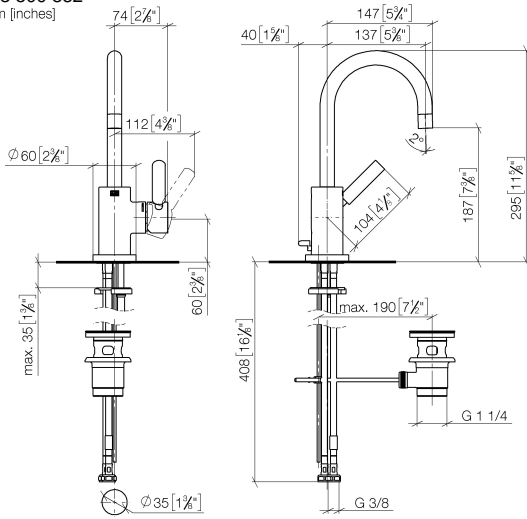

TARA Single-lever basin mixer with pop-up waste - Brushed Durabronz (23kt Gold)

TARA

33 500 882

- 137mm projection
- pivotable spout 360°
- circular, air-enriched flow
- height of mixer 295 mm
- height up to aerator 187 mm
- hole diameter 35 mm
- 2x screw-in M 8 x 1 pressure hose, leak-tested
- max. flow 5.7 l/min
- lead-free
- This product can help a building meet the requirements of Green Building Rating Systems, e.g. LEED®, BREEAM®, DGNB
- WRAS 2212025

33 500 882
mm [inches]

Flow rate chart

Certificates

LGA_38418.

WRAS_2212025.

33 500 882
Parts for other finishes can be found here: [Chrome](#)

Spare parts list

| No. | Item Number | Name | Quantity used | Delivery time |
|--|--------------------|--------------|---------------|---------------|
| 1 | 90 28 22 371 00-28 | spout | 1 | 20 |
| 2 | 09 30 30 054 90 | screw | 1 | 2 |
| 3 | 04 20 16 031 80-28 | pull-rod | 1 | 60 |
| 4 | 90 15 05 065 00 90 | cartridge | 1 | 2 |
| 5 | 09 24 04 107-28 | nut | 1 | 20 |
| 6 | 90 20 88 040 00-28 | handle | 1 | 20 |
| 7 | 09 31 11 010 90 | pin | 1 | 2 |
| 8 | 90 24 04 048 00-28 | nipple | 1 | 20 |
| 9 | 11 170 880-28 | handle | 1 | - |
| Spare part can no longer be ordered, please order the replacement item | | | | |
| 10 | 09 14 10 034 90 | seal | 1 | 2 |
| 11 | 09 28 10 055-28 | rosette | 1 | 20 |
| 12 | 04 30 04 104 00 90 | hose | 2 | 2 |
| 13 | 09 31 11 011 90 | pin | 1 | 2 |
| 14 | 04 30 11 038 00 90 | fixing set | 1 | 2 |
| 15 | 90 11 01 001 00-28 | pop-up waste | 1 | 20 |