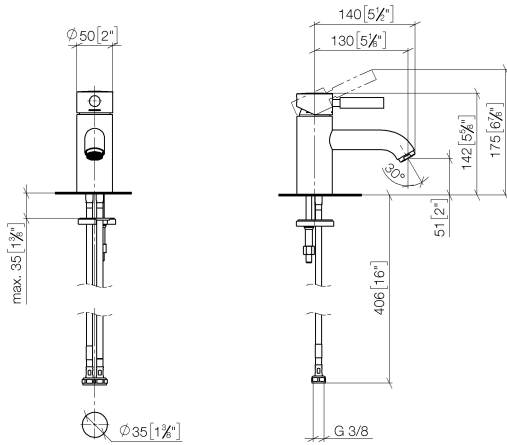

EDITION PRO GRANDE Single-lever basin mixer without pop-up waste - Chrome

33 522 626

- 130mm projection
- fixed spout
- circular, air-enriched flow
- height of mixer 142 mm
- height up to aerator 51 mm
- hole diameter 35 mm
- 2x screw-in M 10 x 1 pressure hose, leak-tested
- max. flow 7 l/min
- lead-free

	Chrome	33 522 626-00
	Matte Black	33 522 626-33
	Brushed Chrome	33 522 626-93

EDITION PRO GRANDE Single-lever basin mixer without pop-up waste - Chrome

33 522 626
mm [inches]

Flow rate chart

Certificates

WRAS_1805123. LGA_9389.

**EDITION PRO GRANDE Single-lever basin mixer without pop-up waste -
Chrome**

33 522 626

Spare parts list

No.	Item Number	Name	Quantity used	Delivery time
1	90 20 62 047 00-00	handle	1	10
2	09 28 30 016-00	cover	1	10
3	09 14 10 134 90	seal	1	2
4	90 15 05 045 00 90	cartridge	1	2
5	09 14 10 003 90	seal	1	2
6	09 24 04 025 10 90	nipple	1	2
7	90 31 11 030 00 90	pin	1	2
8	09 11 06 063 10-00	spout	1	10
9	90 23 01 118 01-00	aerator	1	10
10	04 30 04 104 00 90	hose	2	2
11	04 30 11 038 00 90	fixing set	1	2
12	09 31 11 012 90	pin	1	2