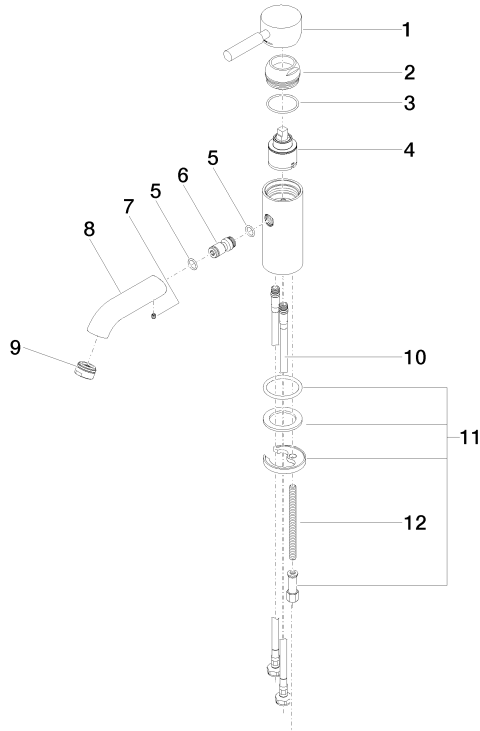

EDITION PRO GRANDE Single-lever basin mixer without pop-up waste - Matte Black

33 522 626

- 130mm projection
- fixed spout
- circular, air-enriched flow
- height of mixer 142 mm
- height up to aerator 51 mm
- hole diameter 35 mm
- 2x screw-in M 10 x 1 pressure hose, leak-tested
- max. flow 7 l/min
- lead-free
- WRAS 1805123

	Matte Black	33 522 626-33
	Chrome	33 522 626-00
	Brushed Chrome	33 522 626-93

EDITION PRO GRANDE Single-lever basin mixer without pop-up waste - Matte Black

33 522 626
mm [inches]

Flow rate chart

Certificates

WRAS_1805123. LGA_9389.

EDITION PRO GRANDE Single-lever basin mixer without pop-up waste - Matte Black

33 522 626
Parts for other
finishes can be found
here: Chrome

Spare parts list

No.	Item Number	Name	Quantity used	Delivery time
1	90 20 62 047 00-33	handle	1	30
2	09 28 30 016-33	cover	1	30
3	09 14 10 134 90	seal	1	2
4	90 15 05 045 00 90	cartridge	1	2
5	09 14 10 003 90	seal	1	2
6	09 24 04 025 10 90	nipple	1	2
7	90 31 11 030 00 90	pin	1	2
8	09 11 06 063 10-33	spout	1	30
9	90 23 01 118 01-33	aerator	1	30
10	04 30 04 104 00 90	hose	2	2
11	04 30 11 038 00 90	fixing set	1	2
12	09 31 11 012 90	pin	1	2