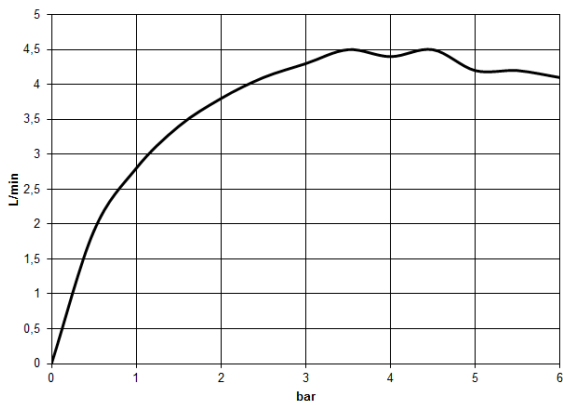

IMO Single-lever basin mixer with raised base without pop-up waste - Brushed Light Gold

IMO

33 537 671

- 170mm projection
- fixed spout
- rectangular, air-enriched flow
- height of mixer 298 mm
- height up to aerator 230 mm
- hole diameter 35 mm
- 2x screw-in M 10 x 1 pressure hose, leak-tested
- max. flow 4.6 l/min
- lead-free
- This product can help a building meet the requirements of Green Building Rating Systems, e.g. LEED®, BREEAM®, DGNB

IMO Single-lever basin mixer with raised base without pop-up waste - Brushed Light Gold

IMO

33 537 671
mm [inches]

Flow rate chart

IMO Single-lever basin mixer with raised base without pop-up waste - Brushed Light Gold