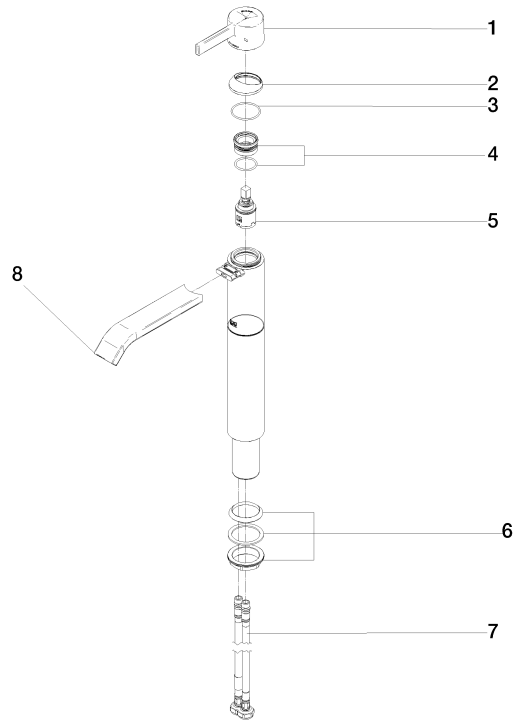

IMO Single-lever basin mixer with raised base without pop-up waste - Brushed Light Gold

IMO

33 537 671

- 170mm projection
- fixed spout
- rectangular, air-enriched flow
- height of mixer 298 mm
- height up to aerator 230 mm
- hole diameter 35 mm
- 2x screw-in M 10 x 1 pressure hose, leak-tested
- max. flow 4.6 l/min
- lead-free
- This product can help a building meet the requirements of Green Building Rating Systems, e.g. LEED®, BREEAM®, DGNB

IMO Single-lever basin mixer with raised base without pop-up waste - Brushed Light Gold

IMO

33 537 671
mm [inches]

Flow rate chart

IMO Single-lever basin mixer with raised base without pop-up waste - Brushed Light Gold

IMO

33 537 671

Parts for other finishes can be found here: [Chrome](#)

IMO Single-lever basin mixer with raised base without pop-up waste - Brushed
Light Gold

IMO

33 537 671

Spare parts list