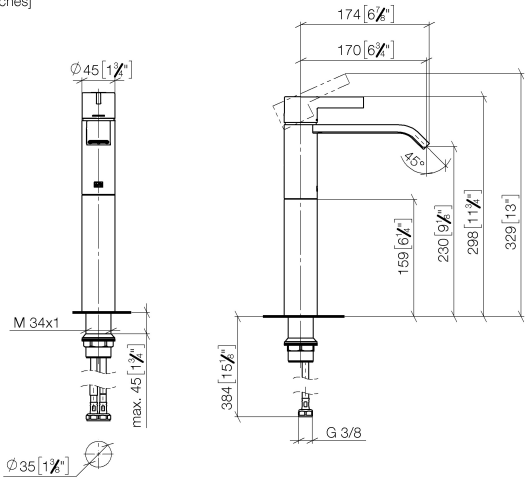

IMO Single-lever basin mixer with raised base without pop-up waste - Brushed Light Gold

IMO

33 537 671

- 170mm projection
- fixed spout
- rectangular, air-enriched flow
- height of mixer 298 mm
- height up to aerator 230 mm
- hole diameter 35 mm
- 2x screw-in M 10 x 1 pressure hose, leak-tested
- max. flow 4.6 l/min
- lead-free
- This product can help a building meet the requirements of Green Building Rating Systems, e.g. LEED®, BREEAM®, DGNB

for use on countertop bowls

	Brushed Light Gold	33 537 671-27
	Chrome	33 537 671-00
	Brushed Platinum	33 537 671-06
	Dark Chrome	33 537 671-19
	Matte Black	33 537 671-33
	Brushed Chrome	33 537 671-93
	Brushed Dark Platinum	33 537 671-99

IMO Single-lever basin mixer with raised base without pop-up waste - Brushed Light Gold

IMO

33 537 671
mm [inches]

Flow rate chart

IMO Single-lever basin mixer with raised base without pop-up waste - Brushed Light Gold

IMO

33 537 671

Parts for other finishes can be found here: [Chrome](#)

IMO Single-lever basin mixer with raised base without pop-up waste - Brushed
Light Gold

IMO

33 537 671

Spare parts list