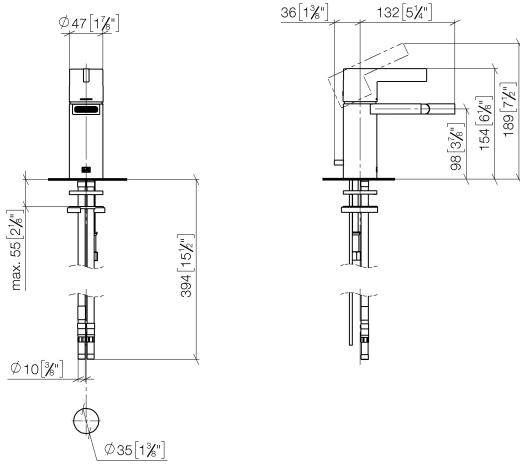

Single-lever bidet mixer with pop-up waste - Platinum

IMO

33 600 670

- 130mm projection
- fixed spout
- ball-joint pivotable through 30°
- rectangular, air-enriched flow
- height of mixer 188 mm
- height up to aerator 77 mm
- hole diameter 35 mm
- 2x screw-in M 10 x 1 pressure hose, leak-tested
- max. flow 7 l/min

	Platinum	33 600 670-08
	Chrome	33 600 670-00
	Brushed Platinum	33 600 670-06
	Brushed Durabronze (23kt Gold)	33 600 670-28
	Brushed Chrome	33 600 670-93
	Brushed Dark Platinum	33 600 670-99

33 600 670

mm [inches]

Flow rate chart

Trajectory diagram

Certificates

LGA_19543.

33 600 670

Parts for other finishes can be found here: [Chrome](#)

Spare parts list

No.	Item Number	Name	Quantity used	Delivery time
1	90 31 20 087 00-08	plug	1	40
2	90 31 11 030 00 90	pin	1	2
3	09 20 67 003-08	handle	1	40
4	09 28 30 019-08	cover	1	40
5	90 23 10 066 00 90	nut	1	2
6	90 15 05 042 00 90	cartridge	1	2
7	09 14 10 102 90	seal	1	2
8	90 28 22 246 00-08	spout	1	40
9	09 20 67 002-08	handle	1	40
10	09 14 10 119 90	seal	1	2
11	09 28 10 109-07	ring	1	30
12	09 31 09 080-08	pull-rod	1	40
13	04 30 04 104 00 90	hose	2	2
14	09 31 11 012 90	pin	1	2
15	04 30 11 085 88 90	fixing set	1	2
16	90 11 01 001 00-08	pop-up waste	1	40