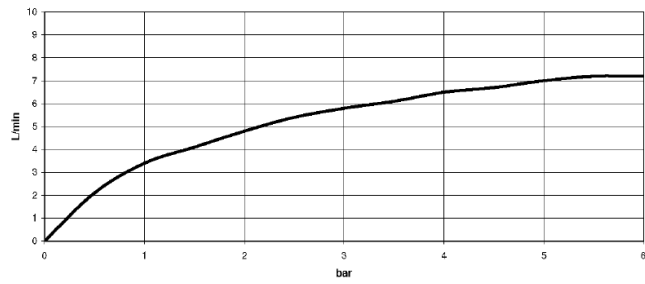

Flow rate chart