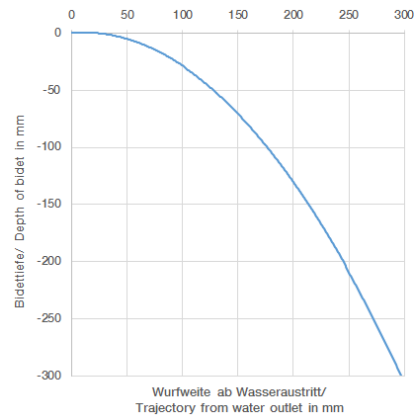

Trajectory diagram

Certificates

LGA_19543.