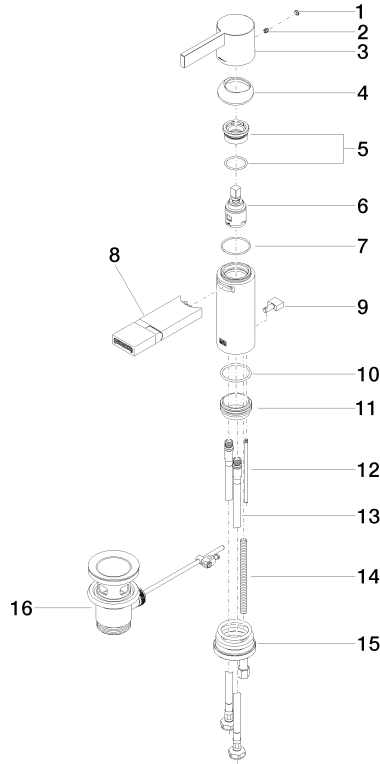

Single-lever bidet mixer with pop-up waste - Platinum

IMO

33 600 670

- 130mm projection
- fixed spout
- ball-joint pivotable through 30°
- rectangular, air-enriched flow
- height of mixer 188 mm
- height up to aerator 77 mm
- hole diameter 35 mm
- 2x screw-in M 10 x 1 pressure hose, leak-tested
- max. flow 7 l/min

mm [inches]

Flow rate chart

Trajectory diagram

Certificates

LGA_19543.

33 600 670

Parts for other finishes can be found here: [Chrome](#)

Spare parts list

No.	Item Number	Name	Quantity used	Delivery time
1	90 31 20 087 00-08	plug	1	40
2	90 31 11 030 00 90	pin	1	2
3	09 20 67 003-08	handle	1	40
4	09 28 30 019-08	cover	1	40
5	90 23 10 066 00 90	nut	1	2
6	90 15 05 042 00 90	cartridge	1	2
7	09 14 10 102 90	seal	1	2
8	90 28 22 246 00-08	spout	1	40
9	09 20 67 002-08	handle	1	40
10	09 14 10 119 90	seal	1	2
11	09 28 10 109-07	ring	1	30
12	09 31 09 080-08	pull-rod	1	40
13	04 30 04 104 00 90	hose	2	2
14	09 31 11 012 90	pin	1	2
15	04 30 11 085 88 90	fixing set	1	2
16	90 11 01 001 00-08	pop-up waste	1	40