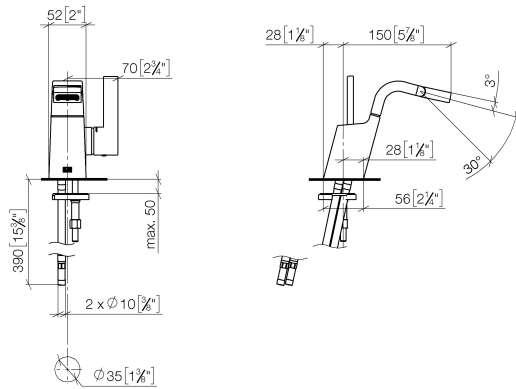

**CL.1 Single-lever bidet mixer without pop-up waste - Brushed Platinum**

CL.1

33 600 705

- 145mm projection
- pivotable spout 30°
- rectangular, air-enriched flow
- height of mixer 190 mm
- height up to aerator 113 mm
- hole diameter 35 mm
- 2x screw-in M 8 x 1 pressure hose, leak-tested
- max. flow 6 l/min
- WRAS 1804014

mm [inches]

Flow rate chart

Certificates

LGA\_38157.

WRAS\_1804014.

WRAS\_240202007.

33 600 705

Parts for other finishes can be found here: [Chrome](#)

### Spare parts list

No.	Item Number	Name	Quantity used	Delivery time
1	90 11 70 004 00-06	spout	1	10
2	90 15 05 042 00 90	cartridge	1	2
3	09 31 11 152 90	pin	1	2
4	09 14 10 137 90	seal	1	2
5	09 24 04 294 90	sleeve	1	2
6	90 14 10 063 00 90	seal	1	2
7	09 28 30 029-06	cover	1	10
8	09 20 67 010-06	handle	1	10
9	90 31 11 030 00 90	pin	1	2
10	90 31 20 109 00 90	plug	1	2
11	04 30 04 100 00 90	hose	2	2
12	09 23 01 034 90	flow reducer	1	2
13	04 31 20 039 11 90	plug	1	2
14	09 31 11 012 90	pin	1	2
15	04 30 11 038 75 90	fixing set	1	2