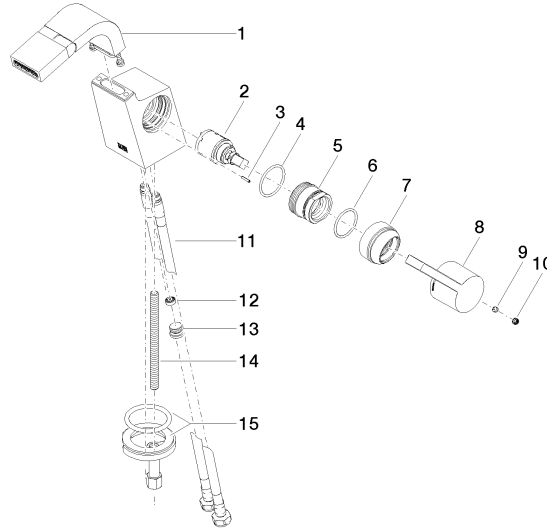

**CL.1 Single-lever bidet mixer without pop-up waste - Brushed Platinum**

CL.1

33 600 705

- 145mm projection
- pivotable spout 30°
- rectangular, air-enriched flow
- height of mixer 190 mm
- height up to aerator 113 mm
- hole diameter 35 mm
- 2x screw-in M 8 x 1 pressure hose, leak-tested
- max. flow 6 l/min
- WRAS 1804014

mm [inches]

Flow rate chart

Certificates

LGA\_38157.

WRAS\_1804014.

WRAS\_240202007.

33 600 705

Parts for other finishes can be found here: [Chrome](#)

### Spare parts list

No.	Item Number	Name	Quantity used	Delivery time
1	90 11 70 004 00-06	spout	1	10
2	90 15 05 042 00 90	cartridge	1	2
3	09 31 11 152 90	pin	1	2
4	09 14 10 137 90	seal	1	2
5	09 24 04 294 90	sleeve	1	2
6	90 14 10 063 00 90	seal	1	2
7	09 28 30 029-06	cover	1	10
8	09 20 67 010-06	handle	1	10
9	90 31 11 030 00 90	pin	1	2
10	90 31 20 109 00 90	plug	1	2
11	04 30 04 100 00 90	hose	2	2
12	09 23 01 034 90	flow reducer	1	2
13	04 31 20 039 11 90	plug	1	2
14	09 31 11 012 90	pin	1	2
15	04 30 11 038 75 90	fixing set	1	2