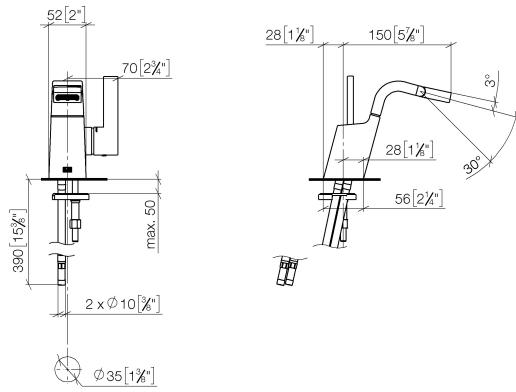

CL.1 Single-lever bidet mixer without pop-up waste - Dark Chrome

CL.1

33 600 705

- 145mm projection
- pivotable spout 30°
- rectangular, air-enriched flow
- height of mixer 190 mm
- height up to aerator 113 mm
- hole diameter 35 mm
- 2x screw-in M 8 x 1 pressure hose, leak-tested
- max. flow 6 l/min
- WRAS 1804014

mm [inches]

Flow rate chart

Certificates

WRAS_240202007.

33 600 705

Parts for other finishes can be found here: [Chrome](#)

Spare parts list

No.	Item Number	Name	Quantity used	Delivery time
1	90 11 70 004 00-19	spout	1	20
2	90 15 05 042 00 90	cartridge	1	2
3	09 31 11 152 90	pin	1	2
4	09 14 10 137 90	seal	1	2
5	09 24 04 294 90	sleeve	1	2
6	90 14 10 063 00 90	seal	1	2
7	09 28 30 029-19	cover	1	60
8	09 20 67 010-19	handle	1	60
9	90 31 11 030 00 90	pin	1	2
10	90 31 20 109 00 90	plug	1	2
11	04 30 04 100 00 90	hose	2	2
12	09 23 01 034 90	flow reducer	1	2
13	04 31 20 039 11 90	plug	1	2
14	09 31 11 012 90	pin	1	2
15	04 30 11 038 75 90	fixing set	1	2