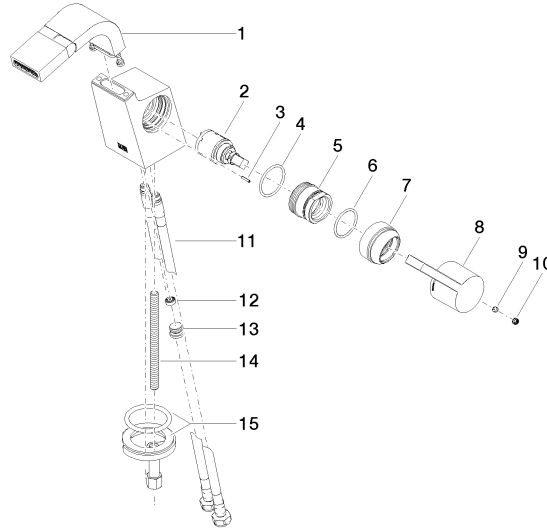

CL.1 Single-lever bidet mixer without pop-up waste - Dark Chrome

CL.1

33 600 705

- 145mm projection
- pivotable spout 30°
- rectangular, air-enriched flow
- height of mixer 190 mm
- height up to aerator 113 mm
- hole diameter 35 mm
- 2x screw-in M 8 x 1 pressure hose, leak-tested
- max. flow 6 l/min
- WRAS 1804014

mm [inches]

Flow rate chart

Certificates

WRAS_240202007.

33 600 705

Parts for other finishes can be found here: [Chrome](#)

Spare parts list

No.	Item Number	Name	Quantity used	Delivery time
1	90 11 70 004 00-19	spout	1	20
2	90 15 05 042 00 90	cartridge	1	2
3	09 31 11 152 90	pin	1	2
4	09 14 10 137 90	seal	1	2
5	09 24 04 294 90	sleeve	1	2
6	90 14 10 063 00 90	seal	1	2
7	09 28 30 029-19	cover	1	60
8	09 20 67 010-19	handle	1	60
9	90 31 11 030 00 90	pin	1	2
10	90 31 20 109 00 90	plug	1	2
11	04 30 04 100 00 90	hose	2	2
12	09 23 01 034 90	flow reducer	1	2
13	04 31 20 039 11 90	plug	1	2
14	09 31 11 012 90	pin	1	2
15	04 30 11 038 75 90	fixing set	1	2