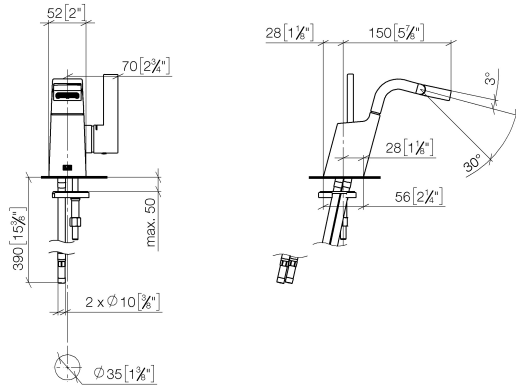

CL.1 Single-lever bidet mixer without pop-up waste - Champagne (22kt Gold)

CL.1

33 600 705

- 145mm projection
- pivotable spout 30°
- rectangular, air-enriched flow
- height of mixer 190 mm
- height up to aerator 113 mm
- hole diameter 35 mm
- 2x screw-in M 8 x 1 pressure hose, leak-tested
- max. flow 6 l/min
- WRAS 1804014

33 600 705

mm [inches]

Flow rate chart

Certificates

WRAS_240202007.

33 600 705

Parts for other finishes can be found here: [Chrome](#)

Spare parts list

| No. | Item Number | Name | Quantity used | Delivery time |
|--|--------------------|--------------|---------------|---------------|
| 1 | 90 11 70 004 00-47 | spout | 1 | - |
| Spare part can no longer be ordered, please order the replacement item | | | | |
| 2 | 90 15 05 042 00 90 | cartridge | 1 | 2 |
| 3 | 09 31 11 152 90 | pin | 1 | 2 |
| 4 | 09 14 10 137 90 | seal | 1 | 2 |
| 5 | 09 24 04 294 90 | sleeve | 1 | 2 |
| 6 | 90 14 10 063 00 90 | seal | 1 | 2 |
| 7 | 09 28 30 029-47 | cover | 1 | 60 |
| 8 | 09 20 67 010-47 | handle | 1 | 60 |
| 9 | 90 31 11 030 00 90 | pin | 1 | 2 |
| 10 | 90 31 20 109 00 90 | plug | 1 | 2 |
| 11 | 04 30 04 100 00 90 | hose | 2 | 2 |
| 12 | 09 23 01 034 90 | flow reducer | 1 | 2 |
| 13 | 04 31 20 039 11 90 | plug | 1 | 2 |
| 14 | 09 31 11 012 90 | pin | 1 | 2 |
| 15 | 04 30 11 038 75 90 | fixing set | 1 | 2 |