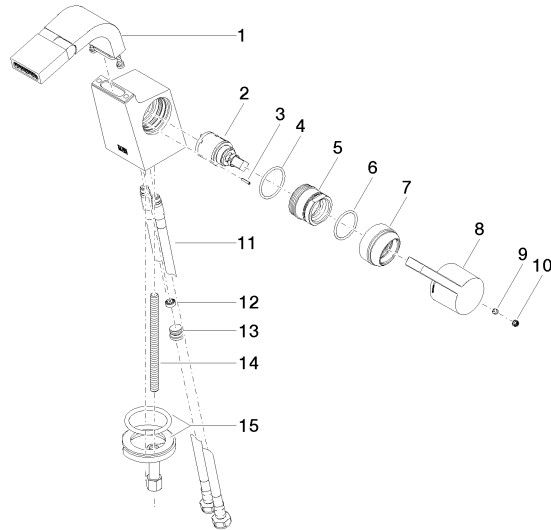

CL.1 Single-lever bidet mixer without pop-up waste - Champagne (22kt Gold)

CL.1

33 600 705

- 145mm projection
- pivotable spout 30°
- rectangular, air-enriched flow
- height of mixer 190 mm
- height up to aerator 113 mm
- hole diameter 35 mm
- 2x screw-in M 8 x 1 pressure hose, leak-tested
- max. flow 6 l/min
- WRAS 1804014

33 600 705

mm [inches]

Flow rate chart

Certificates

WRAS_240202007.

33 600 705

Parts for other finishes can be found here: [Chrome](#)

Spare parts list

| No. | Item Number | Name | Quantity used | Delivery time |
|--|--------------------|--------------|---------------|---------------|
| 1 | 90 11 70 004 00-47 | spout | 1 | - |
| Spare part can no longer be ordered, please order the replacement item | | | | |
| 2 | 90 15 05 042 00 90 | cartridge | 1 | 2 |
| 3 | 09 31 11 152 90 | pin | 1 | 2 |
| 4 | 09 14 10 137 90 | seal | 1 | 2 |
| 5 | 09 24 04 294 90 | sleeve | 1 | 2 |
| 6 | 90 14 10 063 00 90 | seal | 1 | 2 |
| 7 | 09 28 30 029-47 | cover | 1 | 60 |
| 8 | 09 20 67 010-47 | handle | 1 | 60 |
| 9 | 90 31 11 030 00 90 | pin | 1 | 2 |
| 10 | 90 31 20 109 00 90 | plug | 1 | 2 |
| 11 | 04 30 04 100 00 90 | hose | 2 | 2 |
| 12 | 09 23 01 034 90 | flow reducer | 1 | 2 |
| 13 | 04 31 20 039 11 90 | plug | 1 | 2 |
| 14 | 09 31 11 012 90 | pin | 1 | 2 |
| 15 | 04 30 11 038 75 90 | fixing set | 1 | 2 |