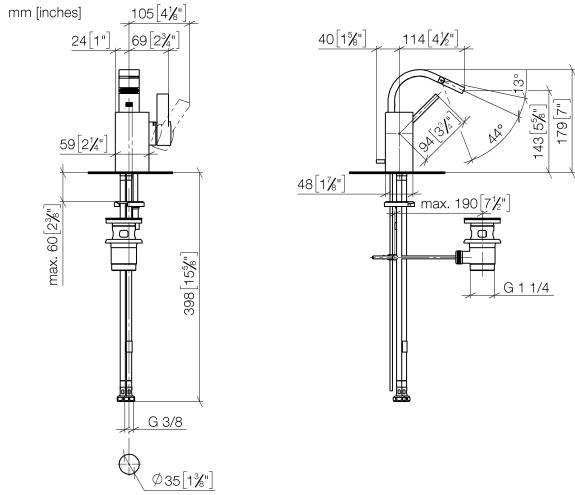

Single-lever bidet mixer with pop-up waste - Brushed Platinum

MEM

33 600 782

- 110mm projection
- ball-joint pivotable through 44°
- rectangular, air-enriched flow
- height of mixer 180 mm
- height up to aerator 140 mm
- hole diameter 35 mm
- 2x screw-in M 10 x 1 pressure hose, leak-tested
- max. flow 6 l/min
- WRAS 240202017

Fits: MEM, CYO

	Brushed Platinum	33 600 782-06
	Chrome	33 600 782-00
	Platinum	33 600 782-08
	Dark Chrome	33 600 782-19
	Brushed Durabronze (23kt Gold)	33 600 782-28
	Brushed Champagne (22kt Gold)	33 600 782-46
	Champagne (22kt Gold)	33 600 782-47
	Brushed Dark Platinum	33 600 782-99

33 600 782

Flow rate chart

Certificates

LGA_28444. WRAS_1807016. WRAS_240202017.

33 600 782

Parts for other
finishes can be found
here: [Chrome](#)

Single-lever bidet mixer with pop-up waste - Brushed Platinum

MEM

33 600 782

Spare parts list

No.	Item Number	Name	Quantity used	Delivery time
1	90 28 22 265 00-06	spout	1	10
2	09 20 78 032-06	handle	1	10
3	90 15 05 042 00 90	cartridge	1	2
4	09 24 04 288 90	nut	1	2
5	09 14 10 137 90	seal	1	2
6	90 14 10 063 00 90	seal	1	2
7	09 31 11 152 90	pin	1	2
8	09 28 30 028-06	cover	1	10
9	09 20 78 057-06	handle	1	10
10	90 31 11 063 00 90	pin	1	2
11	90 31 20 109 00 90	plug	1	2
12	09 14 10 042 90	seal	1	2
13	09 24 04 289-06	nipple	1	10
14	09 14 10 166 90	seal	1	2
15	09 24 04 290 90	nipple	1	2
16	09 31 09 080-06	pull-rod	1	10
17	04 30 04 104 00 90	hose	2	2
18	09 14 10 132 90	seal	1	2
19	09 31 20 027 10-00	plug	1	10
20	04 30 11 038 75 90	fixing set	1	2
21	09 31 11 012 90	pin	1	2
22	90 11 01 001 00-06	pop-up waste	1	10