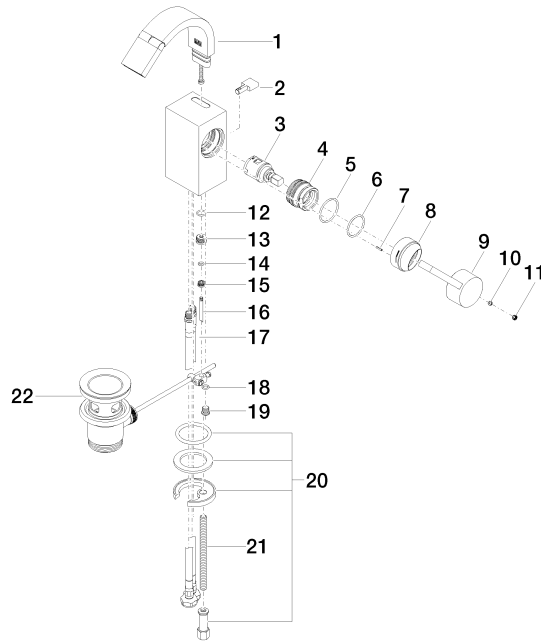

Single-lever bidet mixer with pop-up waste - Brushed Platinum

MEM

33 600 782

- 110mm projection
- ball-joint pivotable through 44°
- rectangular, air-enriched flow
- height of mixer 180 mm
- height up to aerator 140 mm
- hole diameter 35 mm
- 2x screw-in M 10 x 1 pressure hose, leak-tested
- max. flow 6 l/min
- WRAS 240202017

33 600 782

Flow rate chart

Certificates

LGA_28444. WRAS_1807016. WRAS_240202017.

33 600 782

Parts for other
finishes can be found
here: [Chrome](#)

Single-lever bidet mixer with pop-up waste - Brushed Platinum

MEM

33 600 782

Spare parts list

No.	Item Number	Name	Quantity used	Delivery time
1	90 28 22 265 00-06	spout	1	10
2	09 20 78 032-06	handle	1	10
3	90 15 05 042 00 90	cartridge	1	2
4	09 24 04 288 90	nut	1	2
5	09 14 10 137 90	seal	1	2
6	90 14 10 063 00 90	seal	1	2
7	09 31 11 152 90	pin	1	2
8	09 28 30 028-06	cover	1	10
9	09 20 78 057-06	handle	1	10
10	90 31 11 063 00 90	pin	1	2
11	90 31 20 109 00 90	plug	1	2
12	09 14 10 042 90	seal	1	2
13	09 24 04 289-06	nipple	1	10
14	09 14 10 166 90	seal	1	2
15	09 24 04 290 90	nipple	1	2
16	09 31 09 080-06	pull-rod	1	10
17	04 30 04 104 00 90	hose	2	2
18	09 14 10 132 90	seal	1	2
19	09 31 20 027 10-00	plug	1	10
20	04 30 11 038 75 90	fixing set	1	2
21	09 31 11 012 90	pin	1	2
22	90 11 01 001 00-06	pop-up waste	1	10