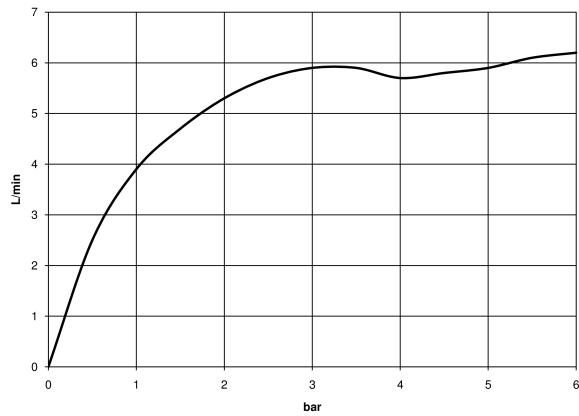

Single-lever bidet mixer with pop-up waste - Platinum

MEM

33 600 782

- 110mm projection
- ball-joint pivotable through 44°
- rectangular, air-enriched flow
- height of mixer 180 mm
- height up to aerator 140 mm
- hole diameter 35 mm
- 2x screw-in M 10 x 1 pressure hose, leak-tested
- max. flow 6 l/min
- WRAS 1807016

33 600 782

Flow rate chart

Certificates

LGA_28444. WRAS_1807016. WRAS_240202017.

33 600 782

Parts for other
finishes can be found
here: [Chrome](#)

Single-lever bidet mixer with pop-up waste - Platinum

MEM