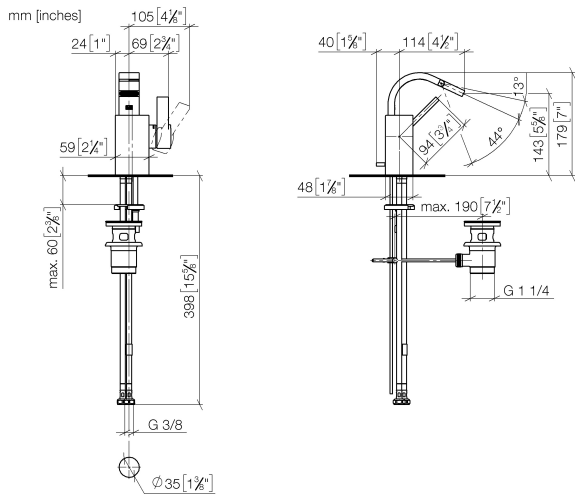

Single-lever bidet mixer with pop-up waste - Platinum

MEM

33 600 782

- 110mm projection
- ball-joint pivotable through 44°
- rectangular, air-enriched flow
- height of mixer 180 mm
- height up to aerator 140 mm
- hole diameter 35 mm
- 2x screw-in M 10 x 1 pressure hose, leak-tested
- max. flow 6 l/min
- WRAS 1807016

Fits: MEM, CYO

	Platinum	33 600 782-08
	Chrome	33 600 782-00
	Brushed Platinum	33 600 782-06
	Dark Chrome	33 600 782-19
	Brushed Durabronze (23kt Gold)	33 600 782-28
	Brushed Champagne (22kt Gold)	33 600 782-46
	Champagne (22kt Gold)	33 600 782-47
	Brushed Dark Platinum	33 600 782-99

33 600 782

Flow rate chart

Certificates

LGA_28444. WRAS_1807016. WRAS_240202017.

33 600 782

Parts for other
finishes can be found
here: [Chrome](#)

Single-lever bidet mixer with pop-up waste - Platinum

MEM

33 600 782

Spare parts list

No.	Item Number	Name	Quantity used	Delivery time
1	90 28 22 265 00-08	spout	1	40
2	09 20 78 032-08	handle	1	40
3	90 15 05 042 00 90	cartridge	1	2
4	09 24 04 288 90	nut	1	2
5	09 14 10 137 90	seal	1	2
6	90 14 10 063 00 90	seal	1	2
7	09 31 11 152 90	pin	1	2
8	09 28 30 028-08	cover	1	40
9	09 20 78 057-08	handle	1	40
10	90 31 11 063 00 90	pin	1	2
11	90 31 20 109 00 90	plug	1	2
12	09 14 10 042 90	seal	1	2
13	09 24 04 289-08	nipple	1	40
14	09 14 10 166 90	seal	1	2
15	09 24 04 290 90	nipple	1	2
16	09 31 09 080-08	pull-rod	1	40
17	04 30 04 104 00 90	hose	2	2
18	09 14 10 132 90	seal	1	2
19	09 31 20 027 10-00	plug	1	10
20	04 30 11 038 75 90	fixing set	1	2
21	09 31 11 012 90	pin	1	2
22	90 11 01 001 00-08	pop-up waste	1	40