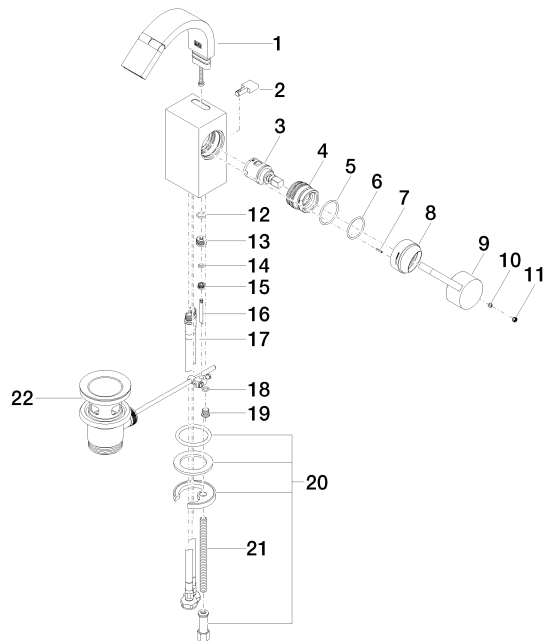

Single-lever bidet mixer with pop-up waste - Platinum

MEM

33 600 782

- 110mm projection
- ball-joint pivotable through 44°
- rectangular, air-enriched flow
- height of mixer 180 mm
- height up to aerator 140 mm
- hole diameter 35 mm
- 2x screw-in M 10 x 1 pressure hose, leak-tested
- max. flow 6 l/min
- WRAS 1807016

33 600 782

Flow rate chart

Certificates

LGA_28444. WRAS_1807016. WRAS_240202017.

33 600 782

Parts for other
finishes can be found
here: [Chrome](#)

Single-lever bidet mixer with pop-up waste - Platinum

MEM

33 600 782

Spare parts list

No.	Item Number	Name	Quantity used	Delivery time
1	90 28 22 265 00-08	spout	1	40
2	09 20 78 032-08	handle	1	40
3	90 15 05 042 00 90	cartridge	1	2
4	09 24 04 288 90	nut	1	2
5	09 14 10 137 90	seal	1	2
6	90 14 10 063 00 90	seal	1	2
7	09 31 11 152 90	pin	1	2
8	09 28 30 028-08	cover	1	40
9	09 20 78 057-08	handle	1	40
10	90 31 11 063 00 90	pin	1	2
11	90 31 20 109 00 90	plug	1	2
12	09 14 10 042 90	seal	1	2
13	09 24 04 289-08	nipple	1	40
14	09 14 10 166 90	seal	1	2
15	09 24 04 290 90	nipple	1	2
16	09 31 09 080-08	pull-rod	1	40
17	04 30 04 104 00 90	hose	2	2
18	09 14 10 132 90	seal	1	2
19	09 31 20 027 10-00	plug	1	10
20	04 30 11 038 75 90	fixing set	1	2
21	09 31 11 012 90	pin	1	2
22	90 11 01 001 00-08	pop-up waste	1	40