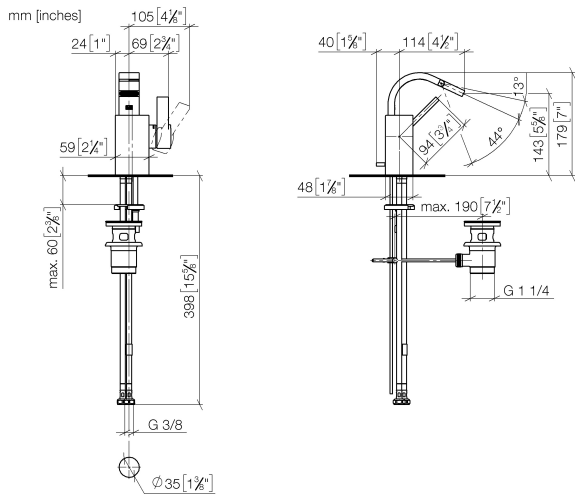

Single-lever bidet mixer with pop-up waste - Dark Chrome

MEM

33 600 782

- 110mm projection
- ball-joint pivotable through 44°
- rectangular, air-enriched flow
- height of mixer 180 mm
- height up to aerator 140 mm
- hole diameter 35 mm
- 2x screw-in M 10 x 1 pressure hose, leak-tested
- max. flow 6 l/min
- WRAS 1807016

Fits: MEM, CYO

	Dark Chrome	33 600 782-19
	Chrome	33 600 782-00
	Brushed Platinum	33 600 782-06
	Platinum	33 600 782-08
	Brushed Durabronze (23kt Gold)	33 600 782-28
	Brushed Champagne (22kt Gold)	33 600 782-46
	Champagne (22kt Gold)	33 600 782-47
	Brushed Dark Platinum	33 600 782-99

33 600 782

Flow rate chart

Certificates

WRAS_240202017.

33 600 782

Parts for other
finishes can be found
here: [Chrome](#)

Single-lever bidet mixer with pop-up waste - Dark Chrome

MEM

33 600 782

Spare parts list

No.	Item Number	Name	Quantity used	Delivery time
1	90 28 22 265 00-19	spout	1	20
2	09 20 78 032-19	handle	1	60
3	90 15 05 042 00 90	cartridge	1	2
4	09 24 04 288 90	nut	1	2
5	09 14 10 137 90	seal	1	2
6	90 14 10 063 00 90	seal	1	2
7	09 31 11 152 90	pin	1	2
8	09 28 30 028-19	cover	1	60
9	09 20 78 057-19	handle	1	60
10	90 31 11 063 00 90	pin	1	2
11	90 31 20 109 00 90	plug	1	2
12	09 14 10 042 90	seal	1	2
13	09 24 04 289-19	nipple	1	60
14	09 14 10 166 90	seal	1	2
15	09 24 04 290 90	nipple	1	2
16	09 31 09 080-19	pull-rod	1	60
17	04 30 04 104 00 90	hose	2	2
18	09 14 10 132 90	seal	1	2
19	09 31 20 027 10-00	plug	1	10
20	04 30 11 038 75 90	fixing set	1	2
21	09 31 11 012 90	pin	1	2
22	90 11 01 001 00-19	pop-up waste	1	20