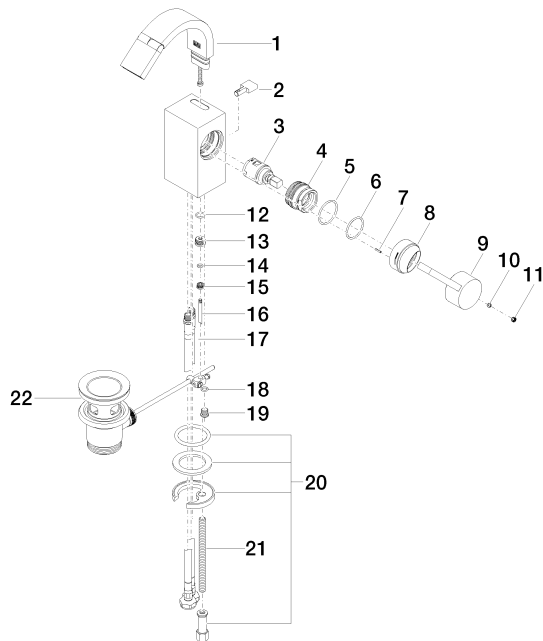

Single-lever bidet mixer with pop-up waste - Dark Chrome

MEM

33 600 782

- 110mm projection
- ball-joint pivotable through 44°
- rectangular, air-enriched flow
- height of mixer 180 mm
- height up to aerator 140 mm
- hole diameter 35 mm
- 2x screw-in M 10 x 1 pressure hose, leak-tested
- max. flow 6 l/min
- WRAS 1807016

33 600 782

Flow rate chart

Certificates

WRAS_240202017.

33 600 782

Parts for other
finishes can be found
here: [Chrome](#)

Single-lever bidet mixer with pop-up waste - Dark Chrome

MEM

33 600 782

Spare parts list

No.	Item Number	Name	Quantity used	Delivery time
1	90 28 22 265 00-19	spout	1	20
2	09 20 78 032-19	handle	1	60
3	90 15 05 042 00 90	cartridge	1	2
4	09 24 04 288 90	nut	1	2
5	09 14 10 137 90	seal	1	2
6	90 14 10 063 00 90	seal	1	2
7	09 31 11 152 90	pin	1	2
8	09 28 30 028-19	cover	1	60
9	09 20 78 057-19	handle	1	60
10	90 31 11 063 00 90	pin	1	2
11	90 31 20 109 00 90	plug	1	2
12	09 14 10 042 90	seal	1	2
13	09 24 04 289-19	nipple	1	60
14	09 14 10 166 90	seal	1	2
15	09 24 04 290 90	nipple	1	2
16	09 31 09 080-19	pull-rod	1	60
17	04 30 04 104 00 90	hose	2	2
18	09 14 10 132 90	seal	1	2
19	09 31 20 027 10-00	plug	1	10
20	04 30 11 038 75 90	fixing set	1	2
21	09 31 11 012 90	pin	1	2
22	90 11 01 001 00-19	pop-up waste	1	20