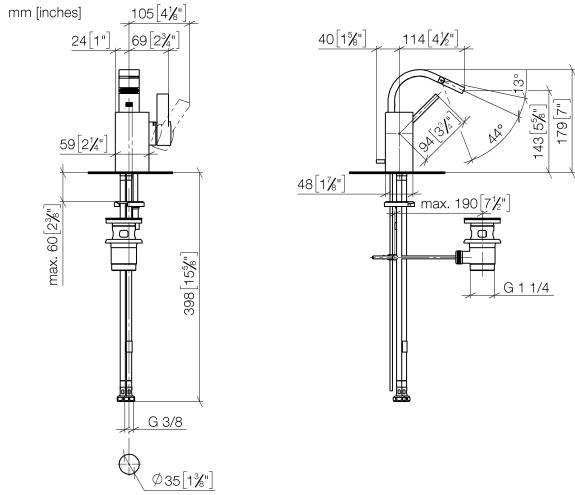

Single-lever bidet mixer with pop-up waste - Brushed Durabron (23kt Gold)

MEM

33 600 782

- 110mm projection
- ball-joint pivotable through 44°
- rectangular, air-enriched flow
- height of mixer 180 mm
- height up to aerator 140 mm
- hole diameter 35 mm
- 2x screw-in M 10 x 1 pressure hose, leak-tested
- max. flow 6 l/min
- WRAS 1807016

Fits: MEM, CYO

	Brushed Durabron (23kt Gold)	33 600 782-28
	Chrome	33 600 782-00
	Brushed Platinum	33 600 782-06
	Platinum	33 600 782-08
	Dark Chrome	33 600 782-19
	Brushed Champagne (22kt Gold)	33 600 782-46
	Champagne (22kt Gold)	33 600 782-47
	Brushed Dark Platinum	33 600 782-99

33 600 782

Flow rate chart

Certificates

LGA_28444. WRAS_1807016. WRAS_240202017.

33 600 782

Parts for other
finishes can be found
here: [Chrome](#)

Single-lever bidet mixer with pop-up waste - Brushed Durabrass (23kt Gold)

MEM

33 600 782

Spare parts list

No.	Item Number	Name	Quantity used	Delivery time
1	90 28 22 265 00-28	spout	1	20
2	09 20 78 032-28	handle	1	20
3	90 15 05 042 00 90	cartridge	1	2
4	09 24 04 288 90	nut	1	2
5	09 14 10 137 90	seal	1	2
6	90 14 10 063 00 90	seal	1	2
7	09 31 11 152 90	pin	1	2
8	09 28 30 028-28	cover	1	20
9	09 20 78 057-28	handle	1	20
10	90 31 11 063 00 90	pin	1	2
11	90 31 20 109 00 90	plug	1	2
12	09 14 10 042 90	seal	1	2
13	09 24 04 289-28	nipple	1	20
14	09 14 10 166 90	seal	1	2
15	09 24 04 290 90	nipple	1	2
16	09 31 09 080-28	pull-rod	1	20
17	04 30 04 104 00 90	hose	2	2
18	09 14 10 132 90	seal	1	2
19	09 31 20 027 10-00	plug	1	10
20	04 30 11 038 75 90	fixing set	1	2
21	09 31 11 012 90	pin	1	2
22	90 11 01 001 00-28	pop-up waste	1	20