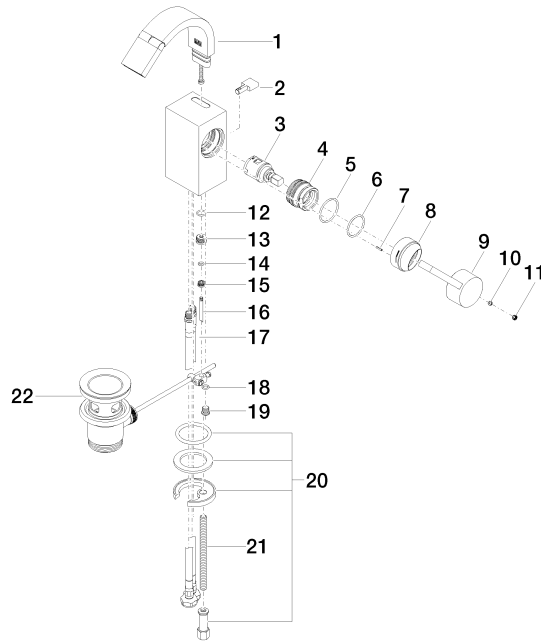

**Single-lever bidet mixer with pop-up waste - Brushed Champagne (22kt Gold)**

MEM

33 600 782

- 110mm projection
- ball-joint pivotable through 44°
- rectangular, air-enriched flow
- height of mixer 180 mm
- height up to aerator 140 mm
- hole diameter 35 mm
- 2x screw-in M 10 x 1 pressure hose, leak-tested
- max. flow 6 l/min
- WRAS 1807016

33 600 782

Flow rate chart

Certificates

WRAS\_240202017.

33 600 782

Parts for other  
finishes can be found  
here: [Chrome](#)

## Single-lever bidet mixer with pop-up waste - Brushed Champagne (22kt Gold)

MEM

33 600 782

### Spare parts list

No.	Item Number	Name	Quantity used	Delivery time
1	90 28 22 265 00-46	spout	1	30
2	09 20 78 032-46	handle	1	60
3	90 15 05 042 00 90	cartridge	1	2
4	09 24 04 288 90	nut	1	2
5	09 14 10 137 90	seal	1	2
6	90 14 10 063 00 90	seal	1	2
7	09 31 11 152 90	pin	1	2
8	09 28 30 028-46	cover	1	30
9	09 20 78 057-46	handle	1	30
10	90 31 11 063 00 90	pin	1	2
11	90 31 20 109 00 90	plug	1	2
12	09 14 10 042 90	seal	1	2
13	09 24 04 289-46	nipple	1	30
14	09 14 10 166 90	seal	1	2
15	09 24 04 290 90	nipple	1	2
16	09 31 09 080-46	pull-rod	1	30
17	04 30 04 104 00 90	hose	2	2
18	09 14 10 132 90	seal	1	2
19	09 31 20 027 10-00	plug	1	10
20	04 30 11 038 75 90	fixing set	1	2
21	09 31 11 012 90	pin	1	2
22	90 11 01 001 00-46	pop-up waste	1	30