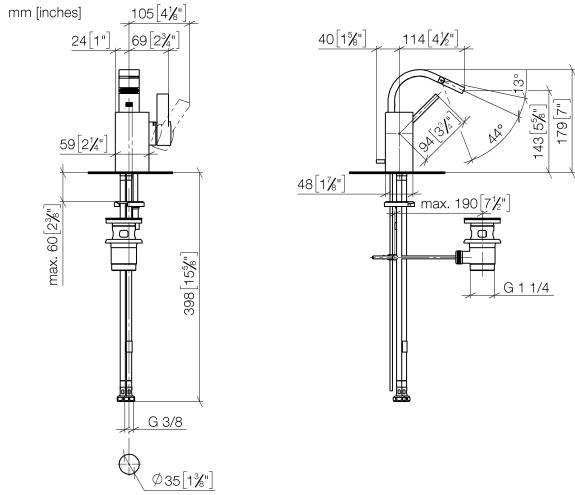

**Single-lever bidet mixer with pop-up waste - Brushed Champagne (22kt Gold)**

MEM

33 600 782

- 110mm projection
- ball-joint pivotable through 44°
- rectangular, air-enriched flow
- height of mixer 180 mm
- height up to aerator 140 mm
- hole diameter 35 mm
- 2x screw-in M 10 x 1 pressure hose, leak-tested
- max. flow 6 l/min
- WRAS 1807016

33 600 782

Flow rate chart

Certificates

WRAS\_240202017.

33 600 782

Parts for other  
finishes can be found  
here: [Chrome](#)

## Single-lever bidet mixer with pop-up waste - Brushed Champagne (22kt Gold)

MEM

33 600 782

### Spare parts list

No.	Item Number	Name	Quantity used	Delivery time
1	90 28 22 265 00-46	spout	1	30
2	09 20 78 032-46	handle	1	60
3	90 15 05 042 00 90	cartridge	1	2
4	09 24 04 288 90	nut	1	2
5	09 14 10 137 90	seal	1	2
6	90 14 10 063 00 90	seal	1	2
7	09 31 11 152 90	pin	1	2
8	09 28 30 028-46	cover	1	30
9	09 20 78 057-46	handle	1	30
10	90 31 11 063 00 90	pin	1	2
11	90 31 20 109 00 90	plug	1	2
12	09 14 10 042 90	seal	1	2
13	09 24 04 289-46	nipple	1	30
14	09 14 10 166 90	seal	1	2
15	09 24 04 290 90	nipple	1	2
16	09 31 09 080-46	pull-rod	1	30
17	04 30 04 104 00 90	hose	2	2
18	09 14 10 132 90	seal	1	2
19	09 31 20 027 10-00	plug	1	10
20	04 30 11 038 75 90	fixing set	1	2
21	09 31 11 012 90	pin	1	2
22	90 11 01 001 00-46	pop-up waste	1	30