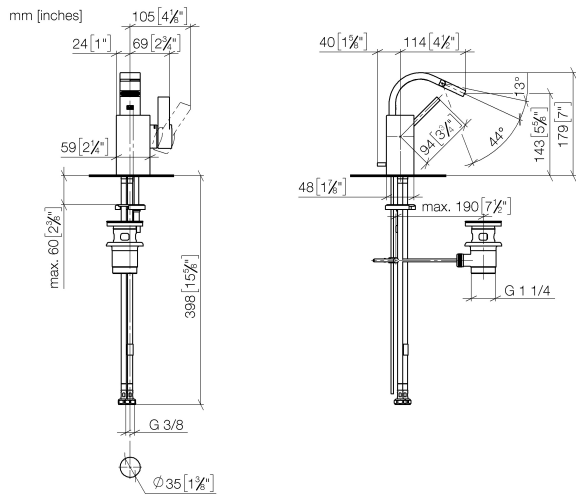

Single-lever bidet mixer with pop-up waste - Champagne (22kt Gold)

MEM

33 600 782

- 110mm projection
- ball-joint pivotable through 44°
- rectangular, air-enriched flow
- height of mixer 180 mm
- height up to aerator 140 mm
- hole diameter 35 mm
- 2x screw-in M 10 x 1 pressure hose, leak-tested
- max. flow 6 l/min
- WRAS 1807016

Fits: MEM, CYO

	Champagne (22kt Gold)	33 600 782-47
	Chrome	33 600 782-00
	Brushed Platinum	33 600 782-06
	Platinum	33 600 782-08
	Dark Chrome	33 600 782-19
	Brushed Durabronze (23kt Gold)	33 600 782-28
	Brushed Champagne (22kt Gold)	33 600 782-46
	Brushed Dark Platinum	33 600 782-99

33 600 782

Flow rate chart

Certificates

WRAS_240202017.

33 600 782

Parts for other
finishes can be found
here: [Chrome](#)

Single-lever bidet mixer with pop-up waste - Champagne (22kt Gold)

MEM

33 600 782

Spare parts list

No.	Item Number	Name	Quantity used	Delivery time
1	90 28 22 265 00-47	spout	1	30
2	09 20 78 032-47	handle	1	60
3	90 15 05 042 00 90	cartridge	1	2
4	09 24 04 288 90	nut	1	2
5	09 14 10 137 90	seal	1	2
6	90 14 10 063 00 90	seal	1	2
7	09 31 11 152 90	pin	1	2
8	09 28 30 028-47	cover	1	30
9	09 20 78 057-47	handle	1	30
10	90 31 11 063 00 90	pin	1	2
11	90 31 20 109 00 90	plug	1	2
12	09 14 10 042 90	seal	1	2
13	09 24 04 289-47	nipple	1	30
14	09 14 10 166 90	seal	1	2
15	09 24 04 290 90	nipple	1	2
16	09 31 09 080-47	pull-rod	1	30
17	04 30 04 104 00 90	hose	2	2
18	09 14 10 132 90	seal	1	2
19	09 31 20 027 10-00	plug	1	10
20	04 30 11 038 75 90	fixing set	1	2
21	09 31 11 012 90	pin	1	2
22	90 11 01 001 00-47	pop-up waste	1	30