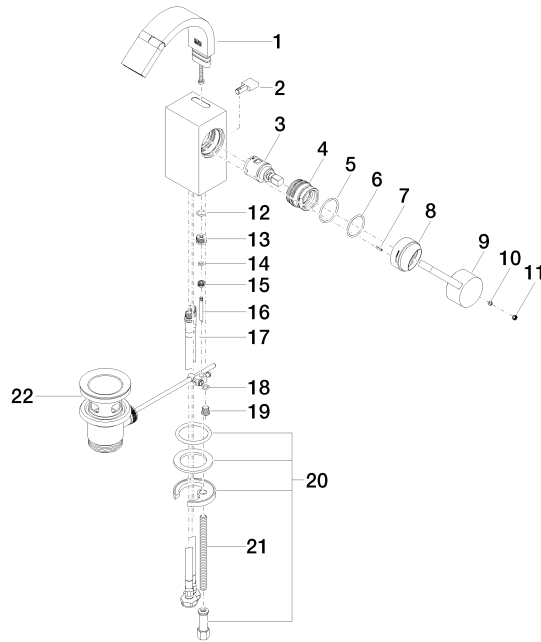

Single-lever bidet mixer with pop-up waste - Champagne (22kt Gold)

MEM

33 600 782

- 110mm projection
- ball-joint pivotable through 44°
- rectangular, air-enriched flow
- height of mixer 180 mm
- height up to aerator 140 mm
- hole diameter 35 mm
- 2x screw-in M 10 x 1 pressure hose, leak-tested
- max. flow 6 l/min
- WRAS 1807016

33 600 782

Flow rate chart

Certificates

WRAS_240202017.

33 600 782

Parts for other
finishes can be found
here: [Chrome](#)

Single-lever bidet mixer with pop-up waste - Champagne (22kt Gold)

MEM

33 600 782

Spare parts list

No.	Item Number	Name	Quantity used	Delivery time
1	90 28 22 265 00-47	spout	1	30
2	09 20 78 032-47	handle	1	60
3	90 15 05 042 00 90	cartridge	1	2
4	09 24 04 288 90	nut	1	2
5	09 14 10 137 90	seal	1	2
6	90 14 10 063 00 90	seal	1	2
7	09 31 11 152 90	pin	1	2
8	09 28 30 028-47	cover	1	30
9	09 20 78 057-47	handle	1	30
10	90 31 11 063 00 90	pin	1	2
11	90 31 20 109 00 90	plug	1	2
12	09 14 10 042 90	seal	1	2
13	09 24 04 289-47	nipple	1	30
14	09 14 10 166 90	seal	1	2
15	09 24 04 290 90	nipple	1	2
16	09 31 09 080-47	pull-rod	1	30
17	04 30 04 104 00 90	hose	2	2
18	09 14 10 132 90	seal	1	2
19	09 31 20 027 10-00	plug	1	10
20	04 30 11 038 75 90	fixing set	1	2
21	09 31 11 012 90	pin	1	2
22	90 11 01 001 00-47	pop-up waste	1	30