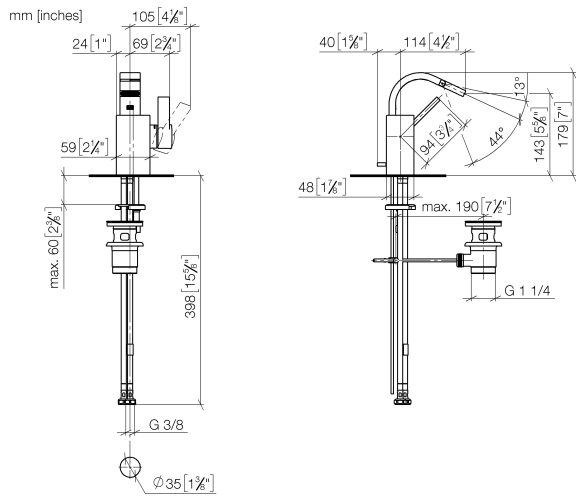

Single-lever bidet mixer with pop-up waste - Brushed Dark Platinum

MEM

33 600 782

- 110mm projection
- ball-joint pivotable through 44°
- rectangular, air-enriched flow
- height of mixer 180 mm
- height up to aerator 140 mm
- hole diameter 35 mm
- 2x screw-in M 10 x 1 pressure hose, leak-tested
- max. flow 6 l/min
- WRAS 1807016

33 600 782

Flow rate chart

Certificates

LGA\_28444.      WRAS\_1807016.      WRAS\_240202017.

33 600 782

Parts for other  
finishes can be found  
here: [Chrome](#)

## Single-lever bidet mixer with pop-up waste - Brushed Dark Platinum

MEM

33 600 782

### Spare parts list

No.	Item Number	Name	Quantity used	Delivery time
1	90 28 22 265 00-99	spout	1	30
2	09 20 78 032-99	handle	1	30
3	90 15 05 042 00 90	cartridge	1	2
4	09 24 04 288 90	nut	1	2
5	09 14 10 137 90	seal	1	2
6	90 14 10 063 00 90	seal	1	2
7	09 31 11 152 90	pin	1	2
8	09 28 30 028-99	cover	1	30
9	09 20 78 057-99	handle	1	30
10	90 31 11 063 00 90	pin	1	2
11	90 31 20 109 00 90	plug	1	2
12	09 14 10 042 90	seal	1	2
13	09 24 04 289-99	nipple	1	30
14	09 14 10 166 90	seal	1	2
15	09 24 04 290 90	nipple	1	2
16	09 31 09 080-99	pull-rod	1	30
17	04 30 04 104 00 90	hose	2	2
18	09 14 10 132 90	seal	1	2
19	09 31 20 027 10-00	plug	1	10
20	04 30 11 038 75 90	fixing set	1	2
21	09 31 11 012 90	pin	1	2
22	90 11 01 001 00-99	pop-up waste	1	30