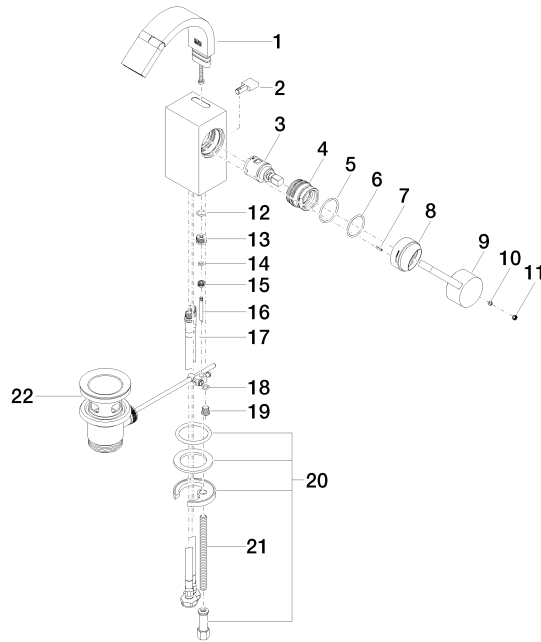

Single-lever bidet mixer with pop-up waste - Brushed Dark Platinum

MEM

33 600 782

- 110mm projection
- ball-joint pivotable through 44°
- rectangular, air-enriched flow
- height of mixer 180 mm
- height up to aerator 140 mm
- hole diameter 35 mm
- 2x screw-in M 10 x 1 pressure hose, leak-tested
- max. flow 6 l/min
- WRAS 1807016

33 600 782

Flow rate chart

Certificates

LGA\_28444.      WRAS\_1807016.      WRAS\_240202017.

33 600 782

Parts for other  
finishes can be found  
here: [Chrome](#)

## Single-lever bidet mixer with pop-up waste - Brushed Dark Platinum

MEM

33 600 782

### Spare parts list

No.	Item Number	Name	Quantity used	Delivery time
1	90 28 22 265 00-99	spout	1	30
2	09 20 78 032-99	handle	1	30
3	90 15 05 042 00 90	cartridge	1	2
4	09 24 04 288 90	nut	1	2
5	09 14 10 137 90	seal	1	2
6	90 14 10 063 00 90	seal	1	2
7	09 31 11 152 90	pin	1	2
8	09 28 30 028-99	cover	1	30
9	09 20 78 057-99	handle	1	30
10	90 31 11 063 00 90	pin	1	2
11	90 31 20 109 00 90	plug	1	2
12	09 14 10 042 90	seal	1	2
13	09 24 04 289-99	nipple	1	30
14	09 14 10 166 90	seal	1	2
15	09 24 04 290 90	nipple	1	2
16	09 31 09 080-99	pull-rod	1	30
17	04 30 04 104 00 90	hose	2	2
18	09 14 10 132 90	seal	1	2
19	09 31 20 027 10-00	plug	1	10
20	04 30 11 038 75 90	fixing set	1	2
21	09 31 11 012 90	pin	1	2
22	90 11 01 001 00-99	pop-up waste	1	30