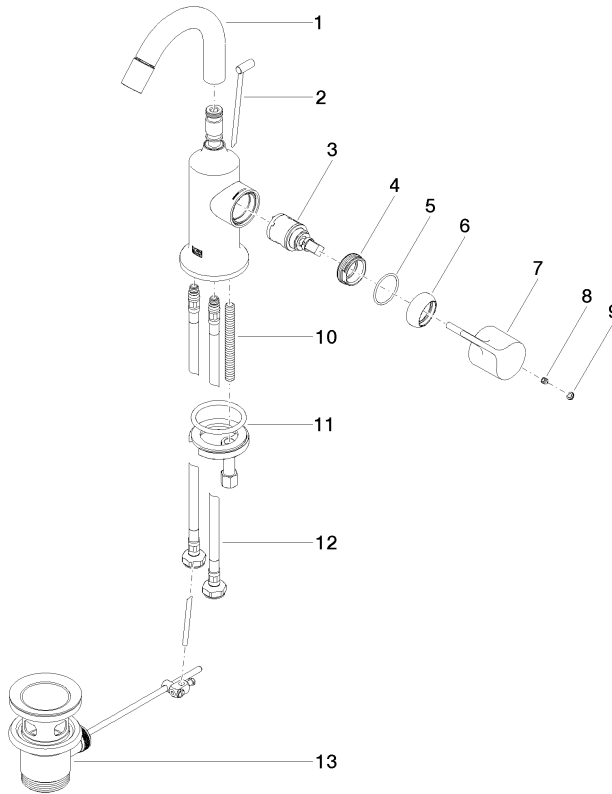

**VAIA Single-lever bidet mixer with pop-up waste - Brushed Durabronss (23kt Gold)**

VAIA

33 600 809

- 104mm projection
- ball-joint pivotable through 15° (in any direction)
- circular, air-enriched flow
- height of mixer 218 mm
- height up to aerator 166 mm
- hole diameter 35 mm
- rosette Ø 60 mm
- 2x screw-in M 10 x 1 pressure hose, leak-tested
- max. flow 5.7 l/min
- lead-free

33 600 809  
mm [inches]

Flow rate chart

Certificates

WRAS\_1804054.      LGA\_38659.      WRAS\_240202026.

33 600 809  
Parts for other  
finishes can be found  
here: Chrome

### Spare parts list

No.	Item Number	Name	Quantity used	Delivery time
1	90 28 22 314 00-28	spout	1	20
2	04 20 89 035 80-28	pull-rod	1	20
3	90 15 05 042 00 90	cartridge	1	2
4	09 24 04 266 90	nut	1	2
5	09 14 10 091 90	seal	1	2
6	09 28 30 021-28	cover	1	20
7	09 20 80 020-28	handle	1	20
8	90 31 11 030 00 90	pin	1	2
9	90 31 20 087 00-28	plug	1	20
10	09 31 11 011 90	pin	1	2
11	04 30 11 038 00 90	fixing set	1	2
12	04 30 04 100 00 90	hose	2	2
13	90 11 01 001 00-28	pop-up waste	1	20