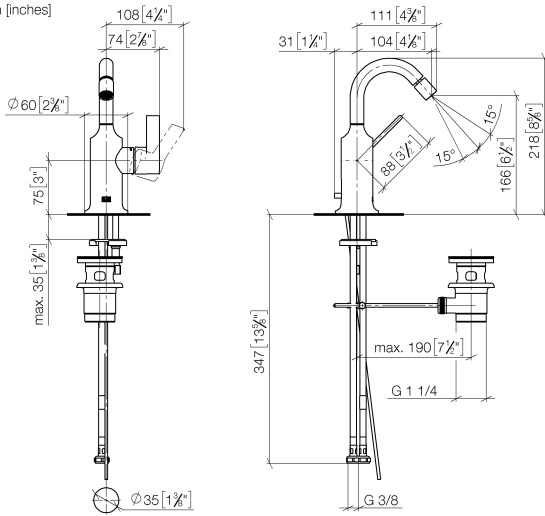

**VAIA Single-lever bidet mixer with pop-up waste - Brushed Durabronss (23kt Gold)**

VAIA

33 600 809

- 104mm projection
- ball-joint pivotable through 15° (in any direction)
- circular, air-enriched flow
- height of mixer 218 mm
- height up to aerator 166 mm
- hole diameter 35 mm
- rosette Ø 60 mm
- 2x screw-in M 10 x 1 pressure hose, leak-tested
- max. flow 5.7 l/min
- lead-free

	Brushed Durabronss (23kt Gold)	33 600 809-28
	Chrome	33 600 809-00
	Brushed Platinum	33 600 809-06
	Platinum	33 600 809-08
	Dark Chrome	33 600 809-19
	Brushed Champagne (22kt Gold)	33 600 809-46
	Champagne (22kt Gold)	33 600 809-47
	Brushed Dark Platinum	33 600 809-99

33 600 809  
mm [inches]

Flow rate chart

Certificates

WRAS\_1804054.      LGA\_38659.      WRAS\_240202026.

33 600 809  
Parts for other  
finishes can be found  
here: Chrome

### Spare parts list

No.	Item Number	Name	Quantity used	Delivery time
1	90 28 22 314 00-28	spout	1	20
2	04 20 89 035 80-28	pull-rod	1	20
3	90 15 05 042 00 90	cartridge	1	2
4	09 24 04 266 90	nut	1	2
5	09 14 10 091 90	seal	1	2
6	09 28 30 021-28	cover	1	20
7	09 20 80 020-28	handle	1	20
8	90 31 11 030 00 90	pin	1	2
9	90 31 20 087 00-28	plug	1	20
10	09 31 11 011 90	pin	1	2
11	04 30 11 038 00 90	fixing set	1	2
12	04 30 04 100 00 90	hose	2	2
13	90 11 01 001 00-28	pop-up waste	1	20