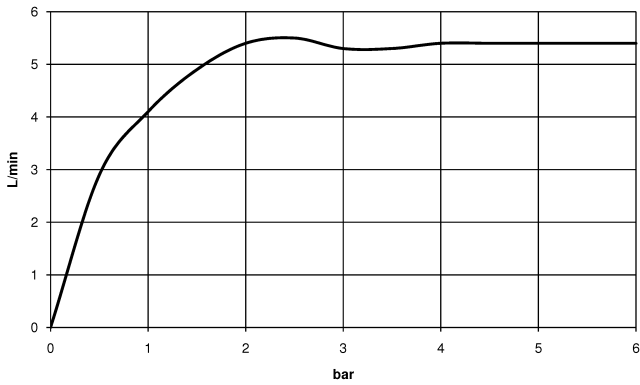

VAIA Single-lever bidet mixer with pop-up waste - Brushed Champagne (22kt Gold)

VAIA

33 600 809

- 104mm projection
- ball-joint pivotable through 15° (in any direction)
- circular, air-enriched flow
- height of mixer 218 mm
- height up to aerator 166 mm
- hole diameter 35 mm
- rosette Ø 60 mm
- 2x screw-in M 10 x 1 pressure hose, leak-tested
- max. flow 5.7 l/min
- lead-free

	Brushed Champagne (22kt Gold)	33 600 809-46
	Chrome	33 600 809-00
	Brushed Platinum	33 600 809-06
	Platinum	33 600 809-08
	Dark Chrome	33 600 809-19
	Brushed Durabronze (23kt Gold)	33 600 809-28
	Champagne (22kt Gold)	33 600 809-47
	Brushed Dark Platinum	33 600 809-99

33 600 809
mm [inches]

Flow rate chart

Certificates

LGA_38659.

WRAS_240202026.

33 600 809
Parts for other
finishes can be found
here: Chrome

Spare parts list

No.	Item Number	Name	Quantity used	Delivery time
1	90 28 22 314 00-46	spout	1	30
2	04 20 89 035 80-46	pull-rod	1	30
3	90 15 05 042 00 90	cartridge	1	2
4	09 24 04 266 90	nut	1	2
5	09 14 10 091 90	seal	1	2
6	09 28 30 021-46	cover	1	60
7	09 20 80 020-46	handle	1	60
8	90 31 11 030 00 90	pin	1	2
9	90 31 20 087 00-46	plug	1	30
10	09 31 11 011 90	pin	1	2
11	04 30 11 038 00 90	fixing set	1	2
12	04 30 04 100 00 90	hose	2	2
13	90 11 01 001 00-46	pop-up waste	1	30