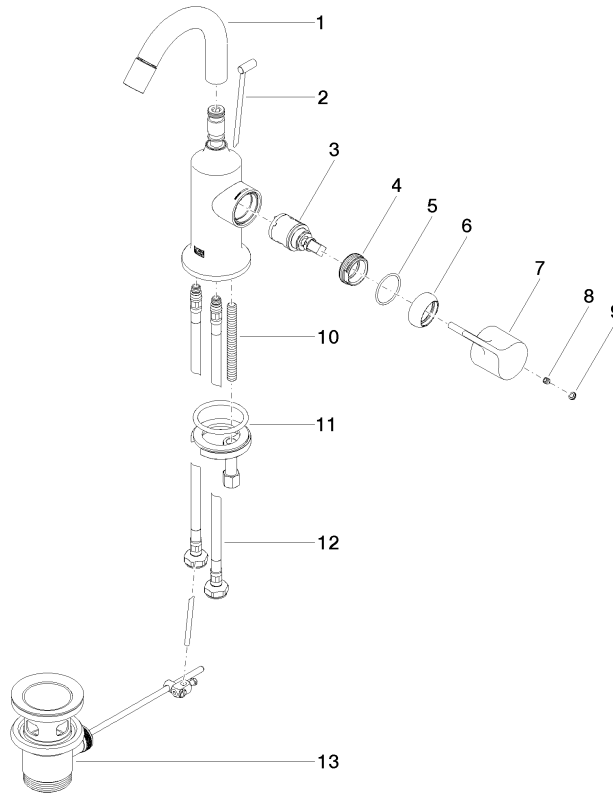

VAIA Single-lever bidet mixer with pop-up waste - Brushed Champagne (22kt Gold)

VAIA

33 600 809

- 104mm projection
- ball-joint pivotable through 15° (in any direction)
- circular, air-enriched flow
- height of mixer 218 mm
- height up to aerator 166 mm
- hole diameter 35 mm
- rosette Ø 60 mm
- 2x screw-in M 10 x 1 pressure hose, leak-tested
- max. flow 5.7 l/min
- lead-free

33 600 809
mm [inches]

Flow rate chart

Certificates

LGA_38659.

WRAS_240202026.

33 600 809
Parts for other
finishes can be found
here: Chrome

Spare parts list

No.	Item Number	Name	Quantity used	Delivery time
1	90 28 22 314 00-46	spout	1	30
2	04 20 89 035 80-46	pull-rod	1	30
3	90 15 05 042 00 90	cartridge	1	2
4	09 24 04 266 90	nut	1	2
5	09 14 10 091 90	seal	1	2
6	09 28 30 021-46	cover	1	60
7	09 20 80 020-46	handle	1	60
8	90 31 11 030 00 90	pin	1	2
9	90 31 20 087 00-46	plug	1	30
10	09 31 11 011 90	pin	1	2
11	04 30 11 038 00 90	fixing set	1	2
12	04 30 04 100 00 90	hose	2	2
13	90 11 01 001 00-46	pop-up waste	1	30