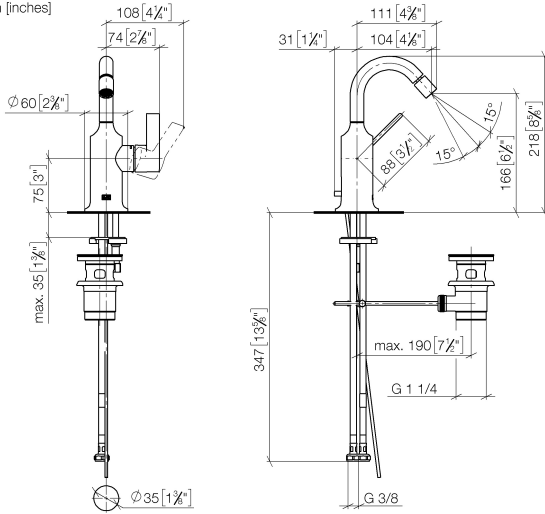

VAIA Single-lever bidet mixer with pop-up waste - Brushed Champagne (22kt Gold)

VAIA

33 600 809

- 104mm projection
- ball-joint pivotable through 15° (in any direction)
- circular, air-enriched flow
- height of mixer 218 mm
- height up to aerator 166 mm
- hole diameter 35 mm
- rosette Ø 60 mm
- 2x screw-in M 10 x 1 pressure hose, leak-tested
- max. flow 5.7 l/min
- lead-free

	Brushed Champagne (22kt Gold)	33 600 809-46
	Chrome	33 600 809-00
	Brushed Platinum	33 600 809-06
	Platinum	33 600 809-08
	Dark Chrome	33 600 809-19
	Brushed Durabronze (23kt Gold)	33 600 809-28
	Champagne (22kt Gold)	33 600 809-47
	Brushed Dark Platinum	33 600 809-99

33 600 809
mm [inches]

Flow rate chart

Certificates

LGA_38659.

WRAS_240202026.

33 600 809
Parts for other
finishes can be found
here: Chrome

Spare parts list

No.	Item Number	Name	Quantity used	Delivery time
1	90 28 22 314 00-46	spout	1	30
2	04 20 89 035 80-46	pull-rod	1	30
3	90 15 05 042 00 90	cartridge	1	2
4	09 24 04 266 90	nut	1	2
5	09 14 10 091 90	seal	1	2
6	09 28 30 021-46	cover	1	60
7	09 20 80 020-46	handle	1	60
8	90 31 11 030 00 90	pin	1	2
9	90 31 20 087 00-46	plug	1	30
10	09 31 11 011 90	pin	1	2
11	04 30 11 038 00 90	fixing set	1	2
12	04 30 04 100 00 90	hose	2	2
13	90 11 01 001 00-46	pop-up waste	1	30