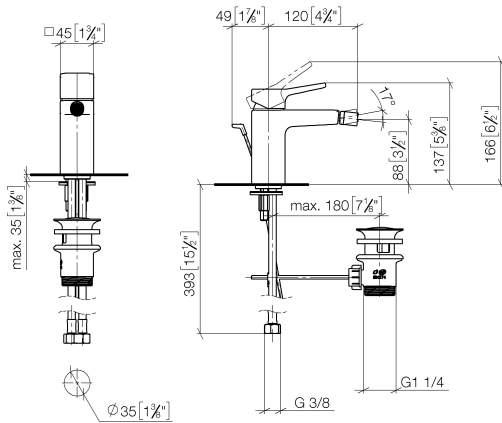

## DORNBACHT YARRE Single-lever bidet mixer with pop-up waste - Soft Black

---

33 600 832

- 124mm projection
- ball-joint pivotable through 15° (in any direction)
- circular, air-enriched flow
- height of mixer 126 mm
- height up to aerator 90 mm
- hole diameter 35 mm
- 2x screw-in M 8 x 1 pressure hose, leak-tested
- max. flow 6.8 l/min

## DORNBRACHT YARRE Single-lever bidet mixer with pop-up waste - Soft Black

33 600 832

mm [inches]

### Flow rate chart