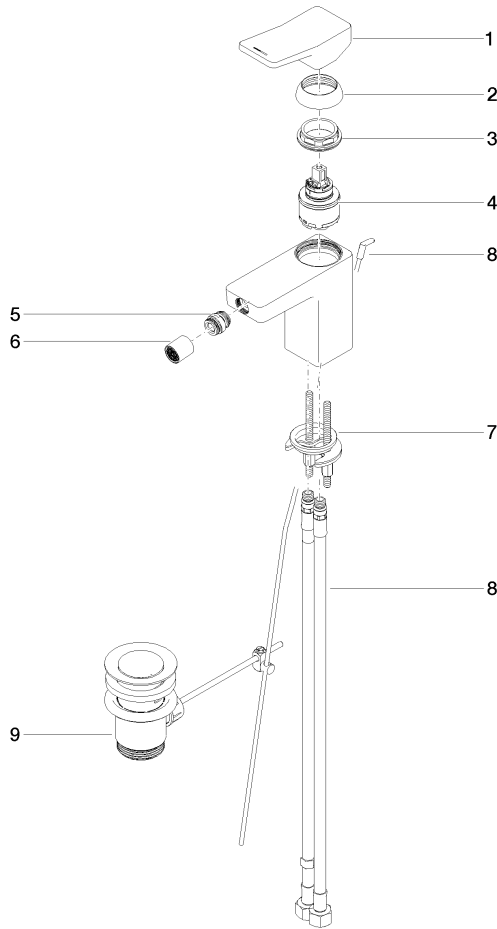

## DORNBACHT YARRE Single-lever bidet mixer with pop-up waste - Soft Black

---

33 600 832

- 124mm projection
- ball-joint pivotable through 15° (in any direction)
- circular, air-enriched flow
- height of mixer 126 mm
- height up to aerator 90 mm
- hole diameter 35 mm
- 2x screw-in M 8 x 1 pressure hose, leak-tested
- max. flow 6.8 l/min

## DORNBRACHT YARRE Single-lever bidet mixer with pop-up waste - Soft Black

33 600 832

mm [inches]

### Flow rate chart

**Spare parts list**

No.	Item Number	Name	Quantity used	Delivery time
1	90 20 83 004 00-69	handle	1	2
2	90 21 02 400 00-69	cover	1	2
3	90 23 10 140 00 90	nut	1	2
4	90 15 05 502 00 90	cartridge	1	2
5	90 21 40 008 00-69	joint	1	2
6	90 23 01 178 00-69	aerator	1	-
Spare part can no longer be ordered, please order the replacement item				
7	90 30 11 504 00 90	fixing set	1	2
8	90 30 04 110 02 90	hose	1	2
9	90 11 01 200 00-69	pop-up waste	1	2