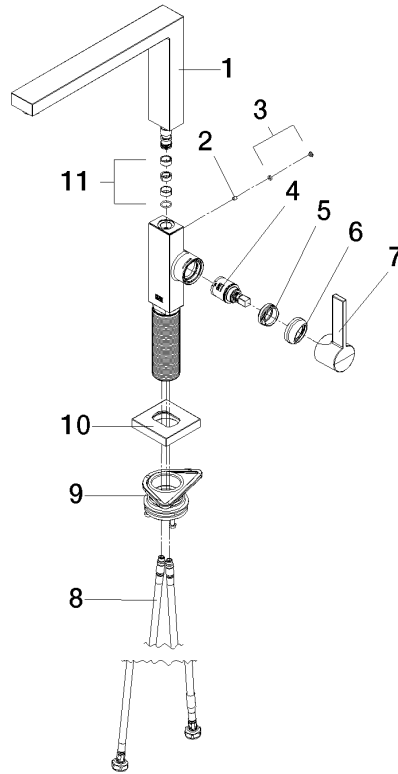

**LOT Single-lever mixer - Brushed Platinum**

LOT

33 800 680 Product version from 3/1/2023

- 236mm projection
- pivotable spout 360°
- air-enriched flow
- max. flow 8 l/min at 3 bar flow pressure
- lead-free
- This product can help a building meet the requirements of Green Building Rating Systems, e.g. LEED®, BREEAM®, DGNB

## LOT Single-lever mixer - Brushed Platinum

---

LOT

33 800 680 Product version from 3/1/2023

### Certificates

---

LGA\_38

33 800 680 Product version from 3/1/2023

Parts for other finishes can be found here: [Chrome](#)

**Spare parts list**

No.	Item Number	Name	Quantity used	Delivery time
1	90 11 06 218 00-06	spout	1	-
Spare part can no longer be ordered, please order the replacement item				
2	09 31 11 044 90	pin	1	2
3	90 31 20 087 00-06	plug	1	10
4	90 15 05 042 00 90	cartridge	1	2
5	09 24 04 266 90	nut	1	2
6	90 28 30 052 00-06	cover	1	10
7	90 20 86 004 00-06	handle	1	10
8	04 30 04 101 00 90	hose	2	2
9	90 30 10 057 00 90	fixing set	1	-
Spare part can no longer be ordered, please order the replacement item				
10	90 27 86 004 00-06	rosette	1	-
Spare part can no longer be ordered, please order the replacement item				
11	90 28 10 207 00 90	gasket kit	1	2