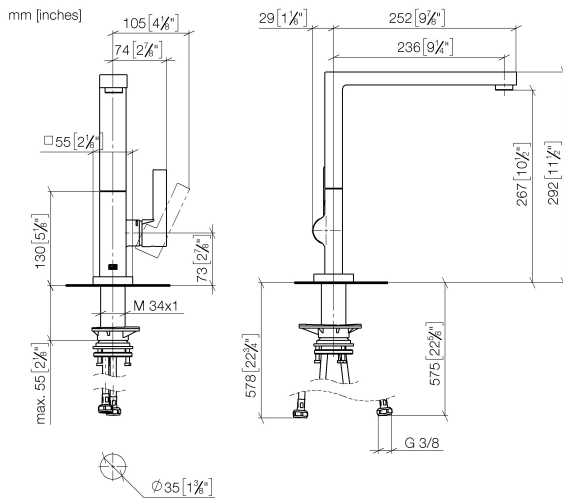

33 800 680 Product version from 3/1/2023